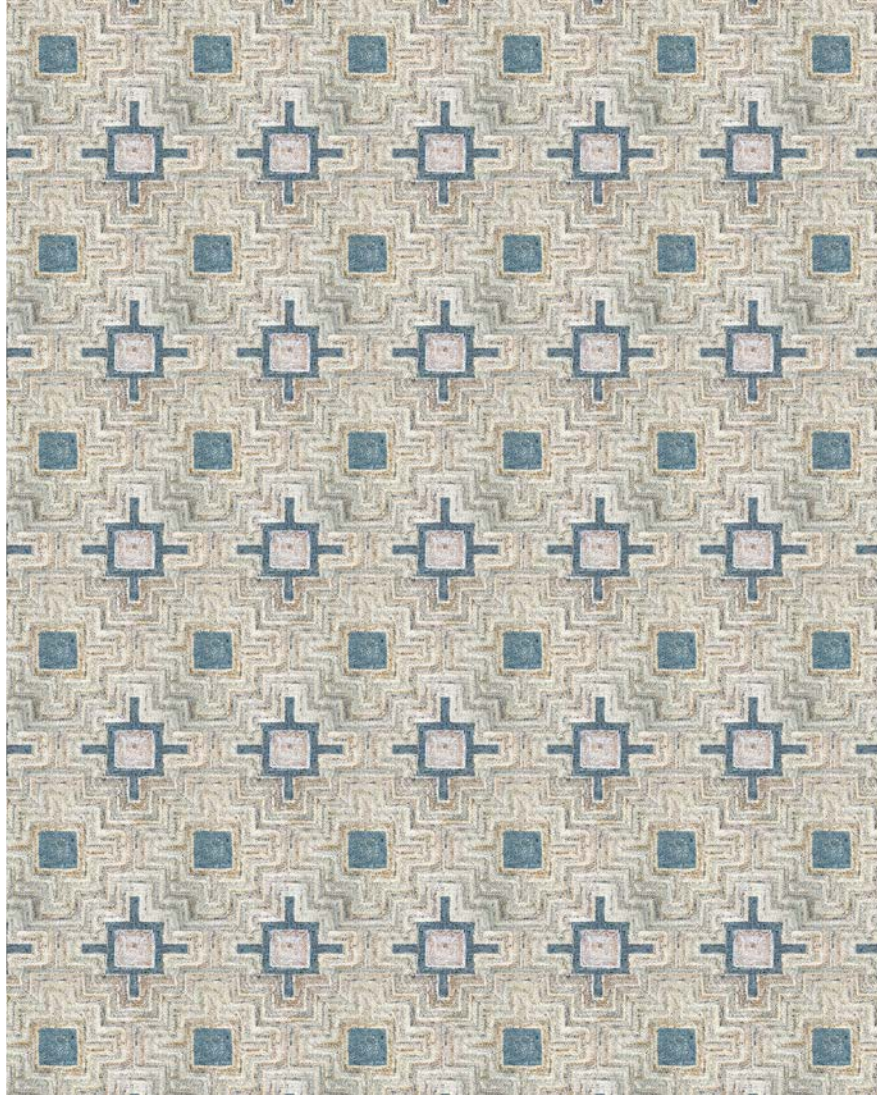

## CARPET

INDOOR • OUTDOOR

This is a digital representation of an 8x10 area rug

### Haross - Safari

Item#: CL-101028

Colors: 135A, 134A, 132A, 133C

Hand Woven in India, 100% PET Yarn

Made to Order Program.

Max Width 18ft. Choose from 22 Standard Colors.

Strike Off in 6-8 Weeks, Rug Production in 16-20 Weeks.