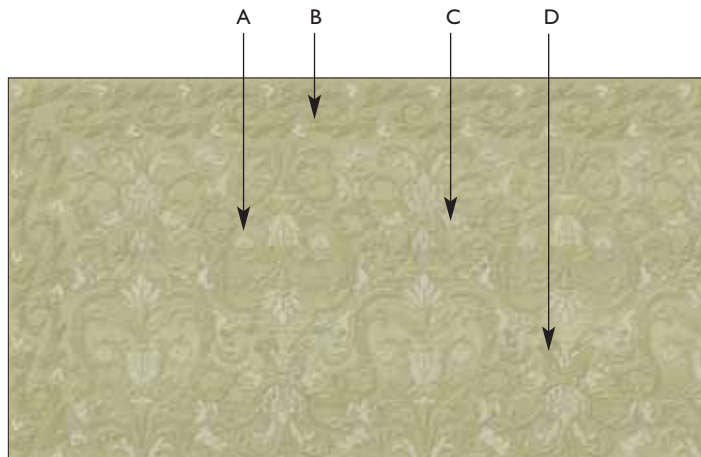

DESIGN NAME JOILETTE/C
CONTENT 100% Wool
QUALITY Handwoven, Mixed Texture

B ~ DIMENSIONS

WIDTH _____ X LENGTH _____

C ~ COLORS CHOOSE ONE OPTION

SAME AS SAMPLE COLORWAY NAME _____

CUSTOM COLOR Please specify color number(s) below

CHOOSE MAIN COLORS:

A. GROUND B. BORDER C. DESIGN D. DESIGN

CHOOSE ADDITIONAL COLORS:

E. F. G. H.

I. J. K. L.

Fibers will be dyed to match color numbers indicated. Variations in color, texture and irregular weave lines are a natural characteristic of this handwoven quality. Color placement will be left up to weaver's expertise unless otherwise specified.