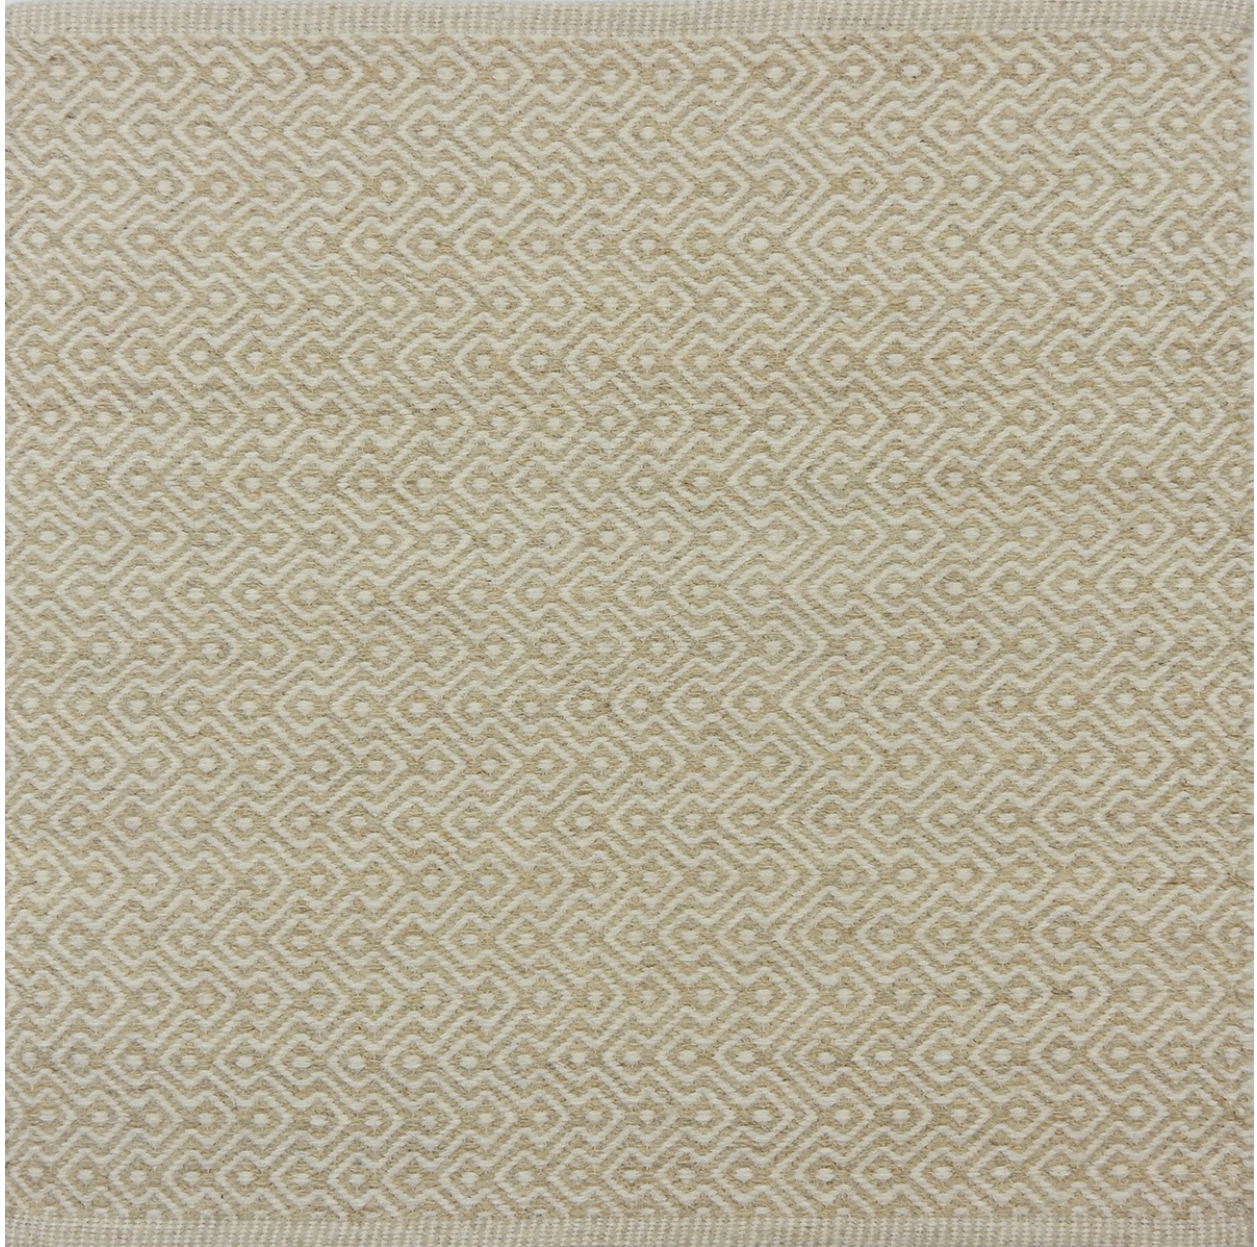

LEE JOFA®
CARPET
LANCASTER COLLECTION

LEISTON - SANDSTONE

Hand Woven in India, Flat Weave. Wool & Cotton.

Colors: NW1, NW7

Custom Size & Color Available.

2' x 2'

Carpet is not guaranteed to match photographic representation.

Natural irregularities, color variation, weavelines and striations may appear in this carpet. These are inherent characteristics and are not to be considered manufacturing defects.

LEE JOFA[®] CARPET

LANCASTER COLLECTION

C ~ COLORS

SAME AS SAMPLE COLOR: SANDSTONE
 CUSTOM COLOR: Please specify color numbers below.

A. B.

D ~ SPECIAL INSTRUCTIONS

See Lancaster Color Chart for wool options in 220 S & NW colors.
 All other colors subject to upcharge.