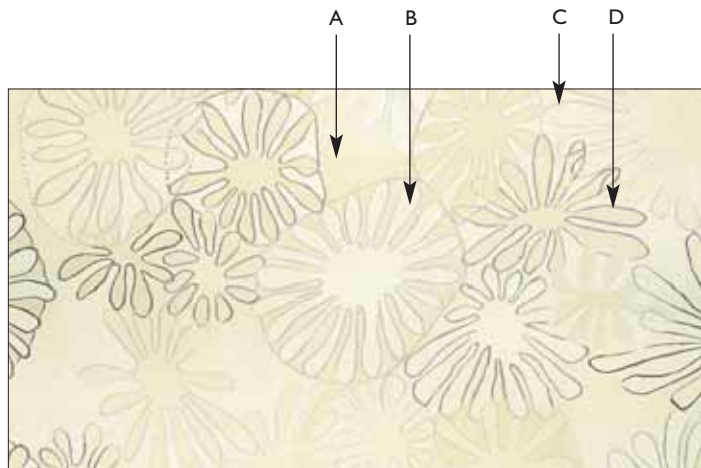

DESIGN NAME LIBBY/C

CONTENT Wool & Silk

QUALITY Handwoven, Mixed Texture

B ~ DIMENSIONS

WIDTH _____ X LENGTH _____

C ~ COLORS CHOOSE ONE OPTION

SAME AS SAMPLE COLORWAY NAME _____

CUSTOM COLOR Please specify color number(s) below

CHOOSE MAIN COLORS:

A. GROUND

B. DESIGN

C. OUTLINE

D. OUTLINE

Fibers will be dyed to match color numbers indicated. Variations in color, texture and irregular weave lines are a natural characteristic of this handwoven quality.