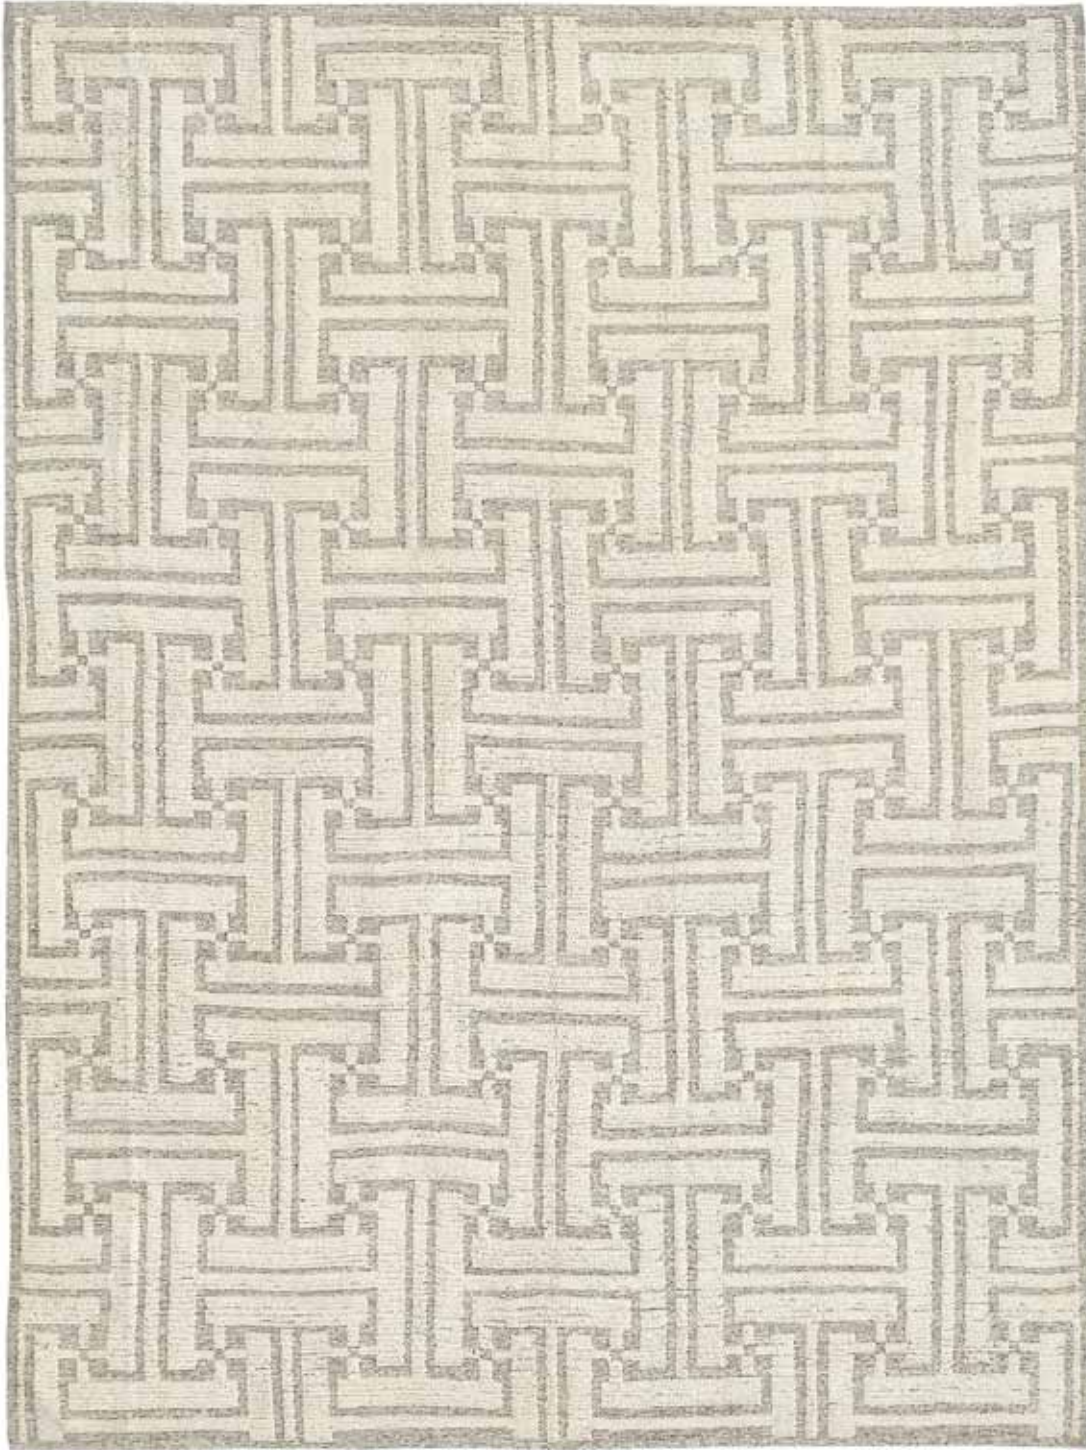

LEE JOFA®

CARPET

MODERN MAZE - LATTE
Hand Woven in China, Mixed Texture.
100% Wool

9' x 12'

LEE JOFA® CARPET

MODERN MAZE

*Hand Woven in China, Mixed Texture.
100% Wool*

9' x 12'

LEE JOFA[®] CARPET

QUOTE STRIKEOFF ORDER

TERMS Price quotes honored for 60 days.
50% deposit required on all orders.
Balance due before delivery.

A ~ DESIGN INFORMATION

DESIGN NAME MODERN MAZE/C
CONTENT 100% Wool
QUALITY Handwoven, Mixed Texture