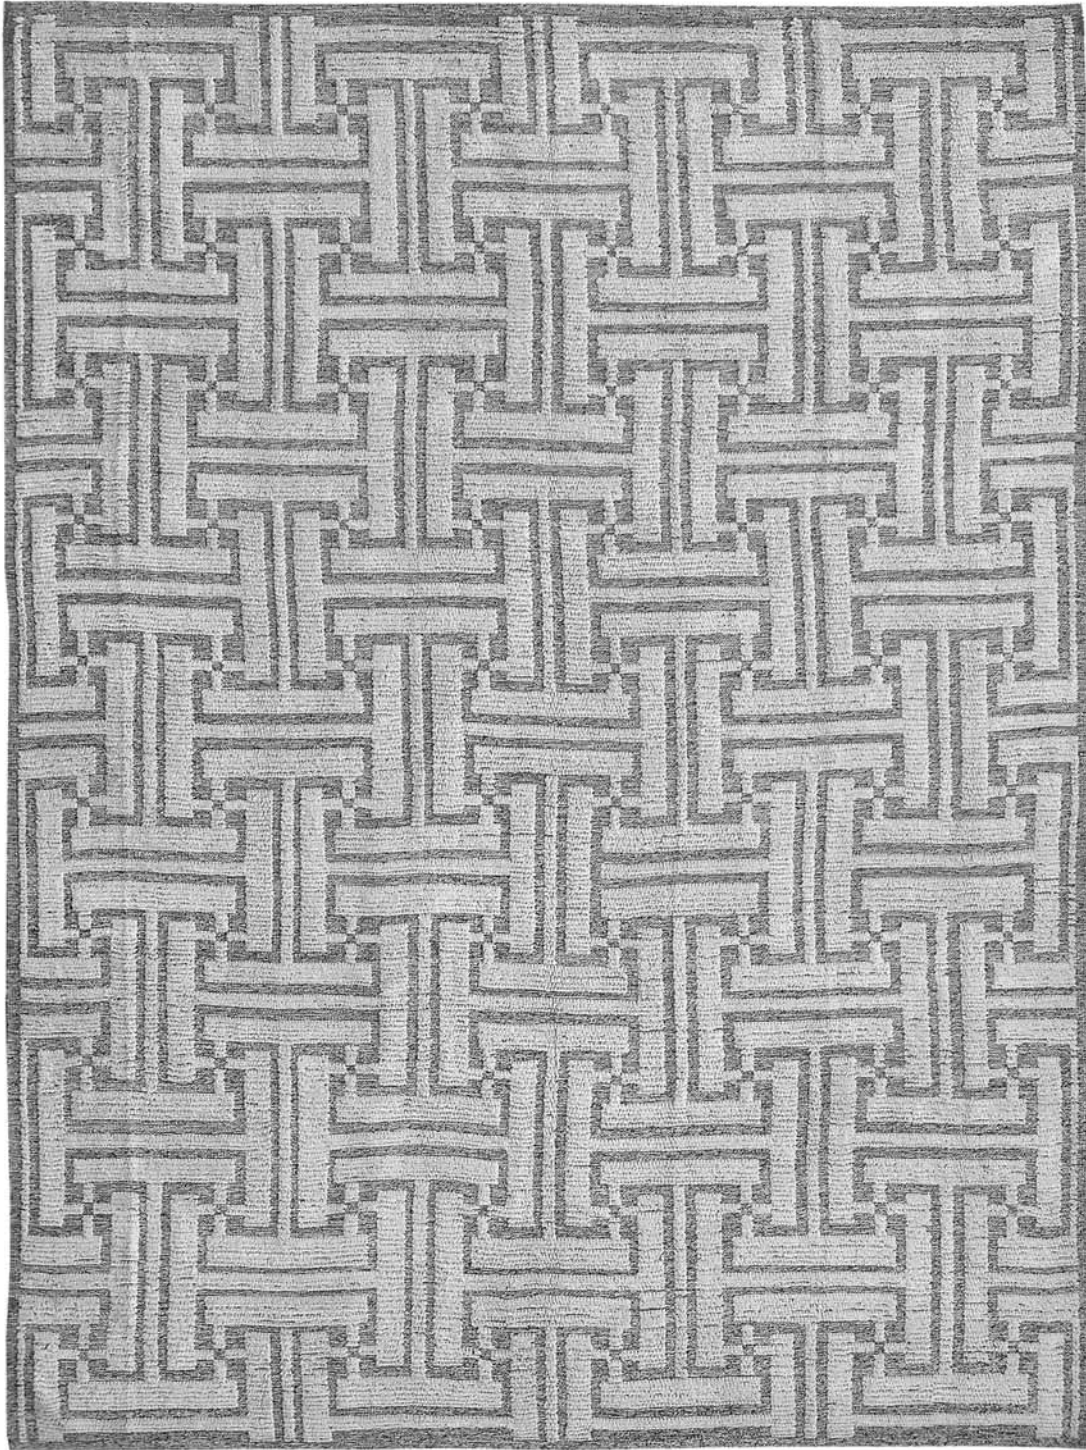

LEE JOFA®

CARPET

MODERN MAZE - LATTE
Hand Woven in China, Mixed Texture.
100% Wool

9' x 12'

LEE JOFA® CARPET

MODERN MAZE

*Hand Woven in China, Mixed Texture.
100% Wool*

9' x 12'

LEE JOFA[®] CARPET

QUOTE STRIKEOFF ORDER

TERMS Price quotes honored for 60 days.
50% deposit required on all orders.
Balance due before delivery.

A ~ DESIGN INFORMATION

DESIGN NAME MODERN MAZE/C
CONTENT 100% Wool
QUALITY Handwoven, Mixed Texture