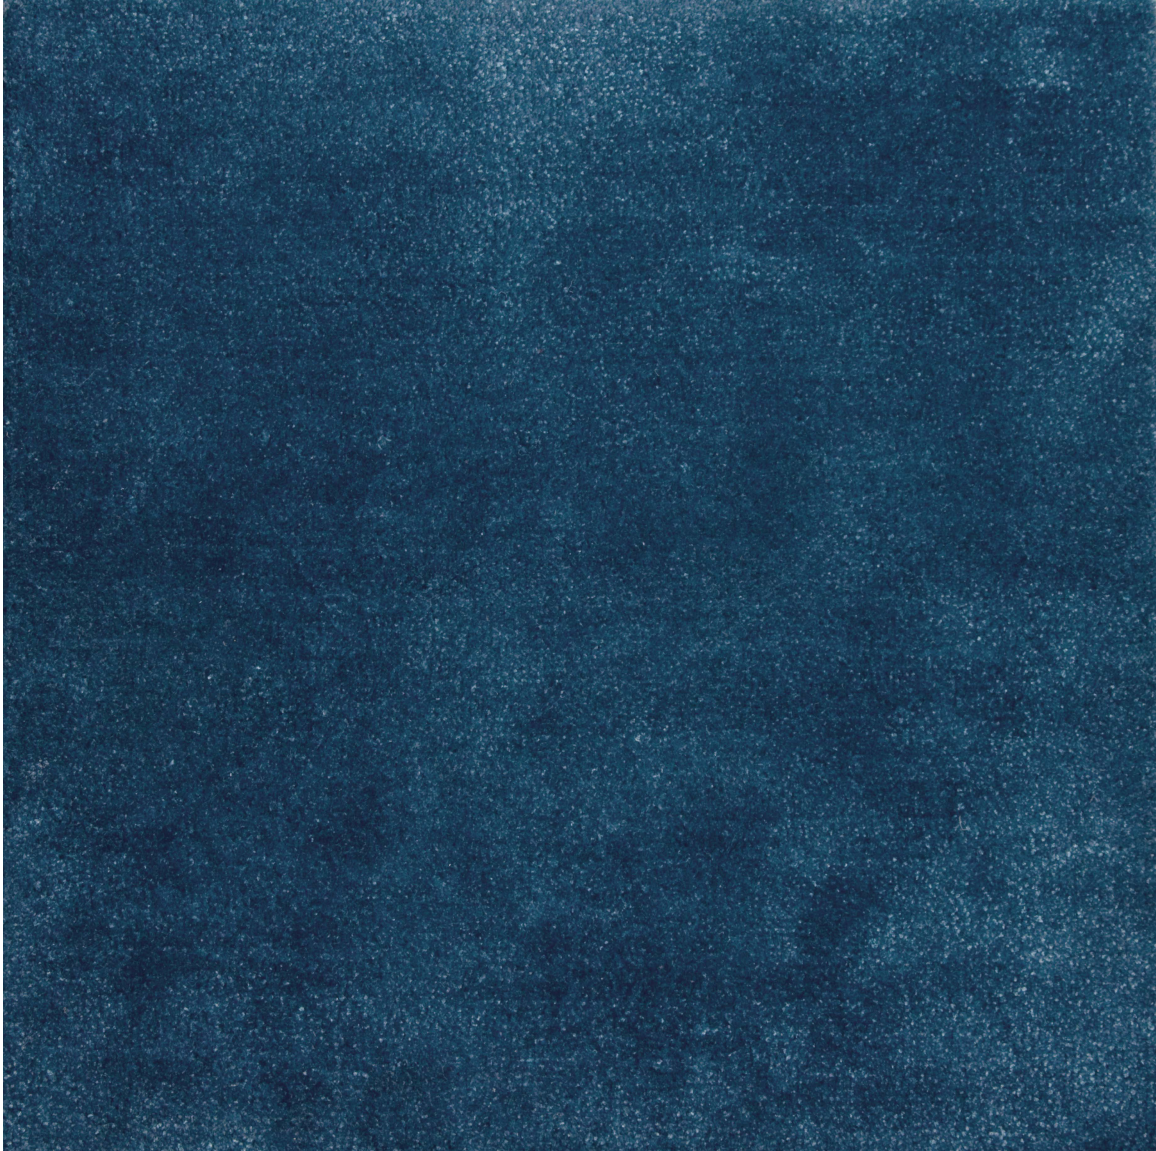

LEE JOFA®
CARPET
SAVOY COLLECTION

MONKTON - AEGEAN

Pass Machine Tufted in Thailand, 70% Wool & 30% Artificial Silk.
Color: UA132
Custom Size and Color Available.

2'x2'