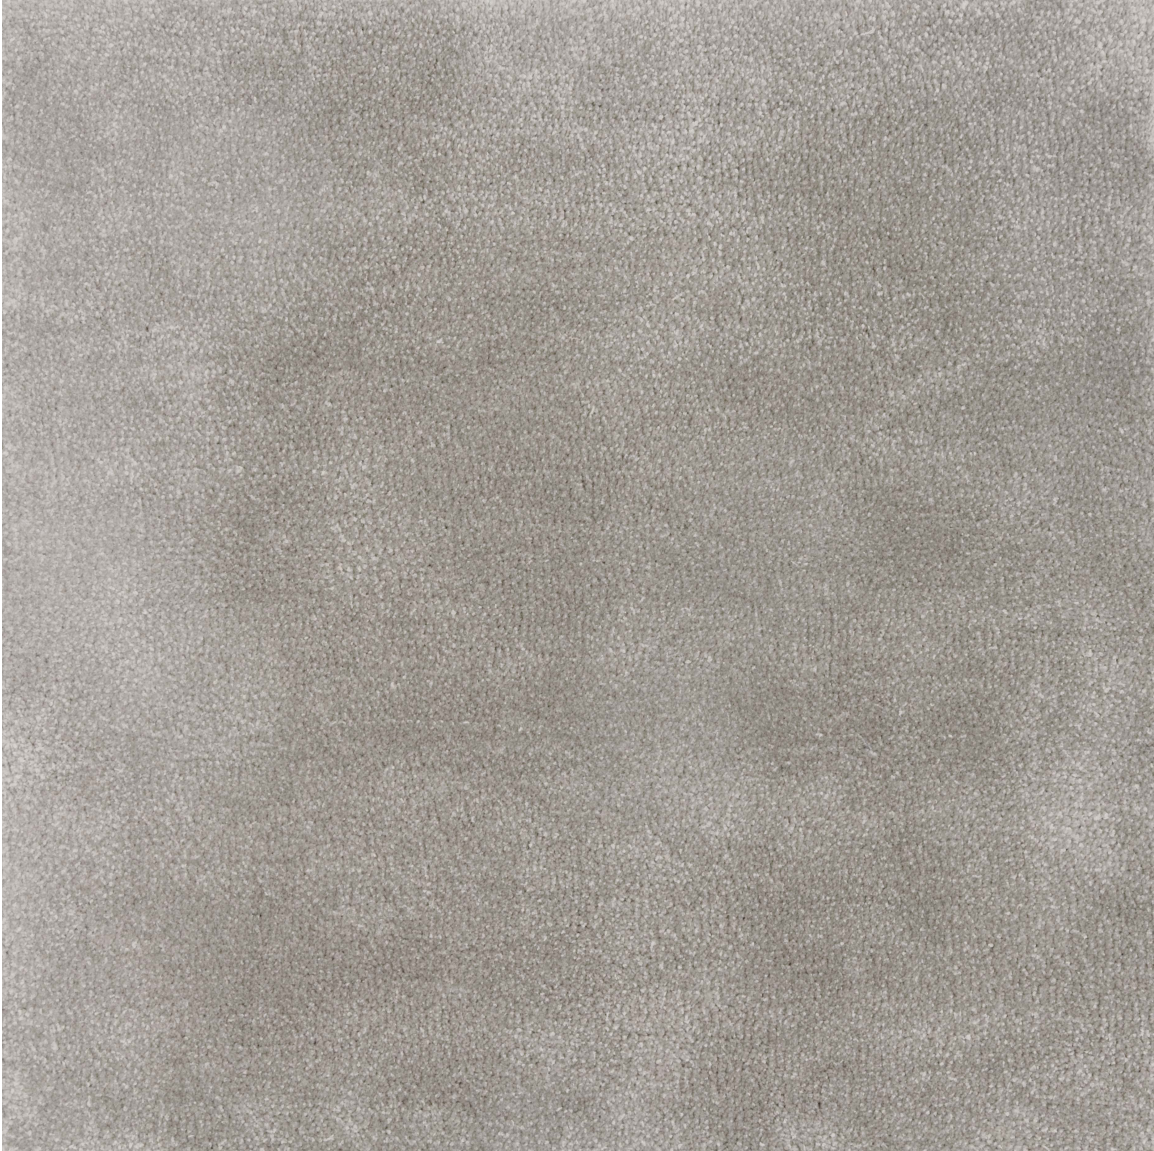

**LEE JOFA®**  
CARPET  
SAVOY COLLECTION

**MONKTON - MUSHROOM**

Pass Machine Tufted in Thailand, 70% Wool & 30% Artificial Silk.  
Color: T136  
Custom Size and Color Available.

2'x2'