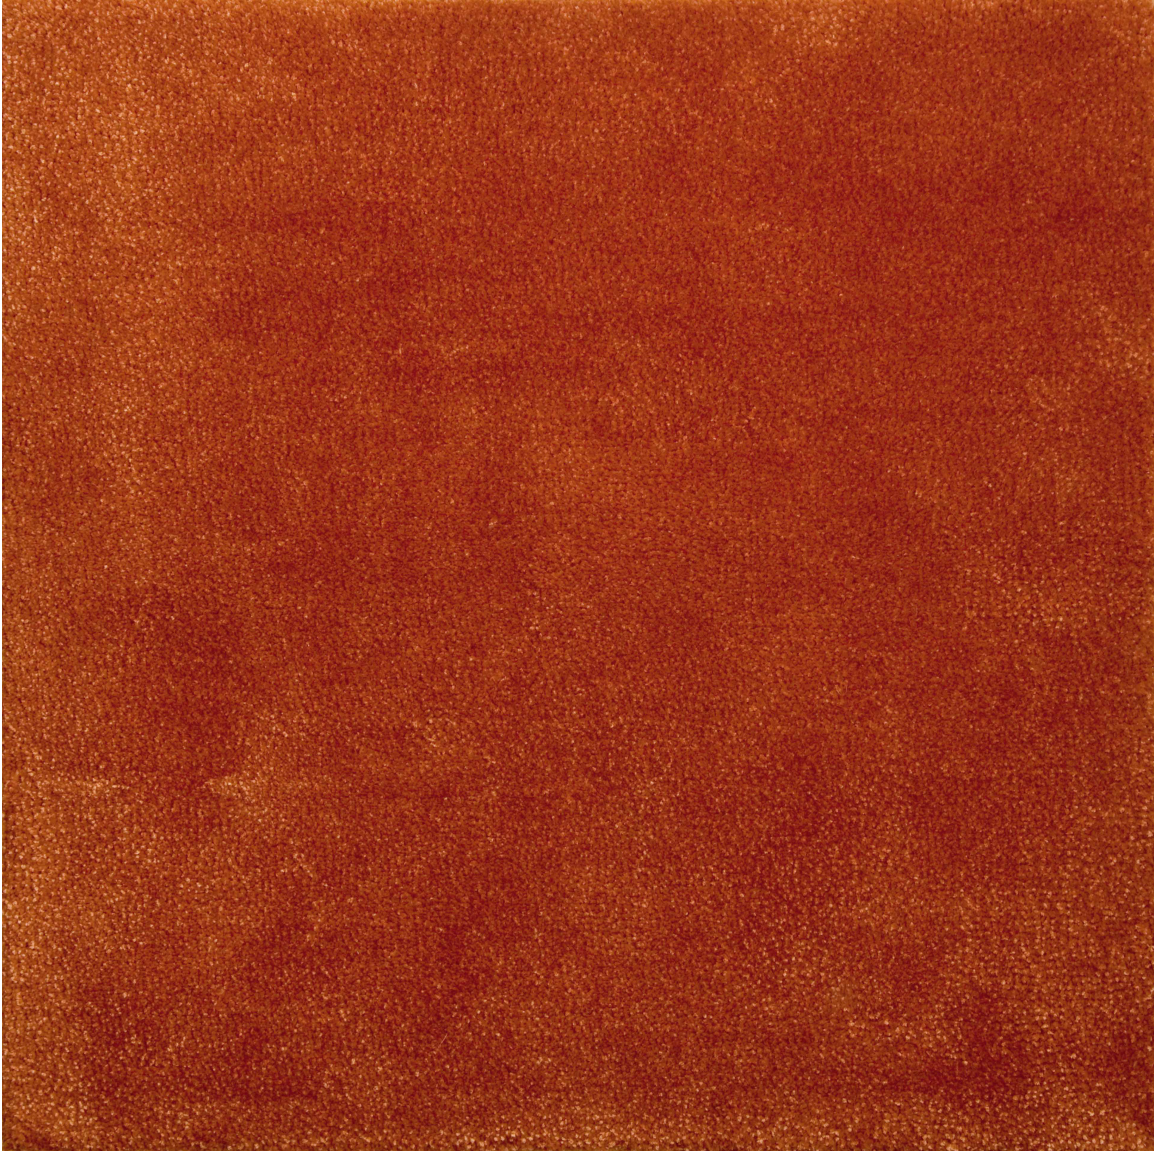

LEE JOFA®
CARPET
SAVOY COLLECTION

MONKTON - PERSIMMON

Pass Machine Tufted in Thailand, 70% Wool & 30% Artificial Silk.
Color: UA248
Custom Size and Color Available.

2'x2'