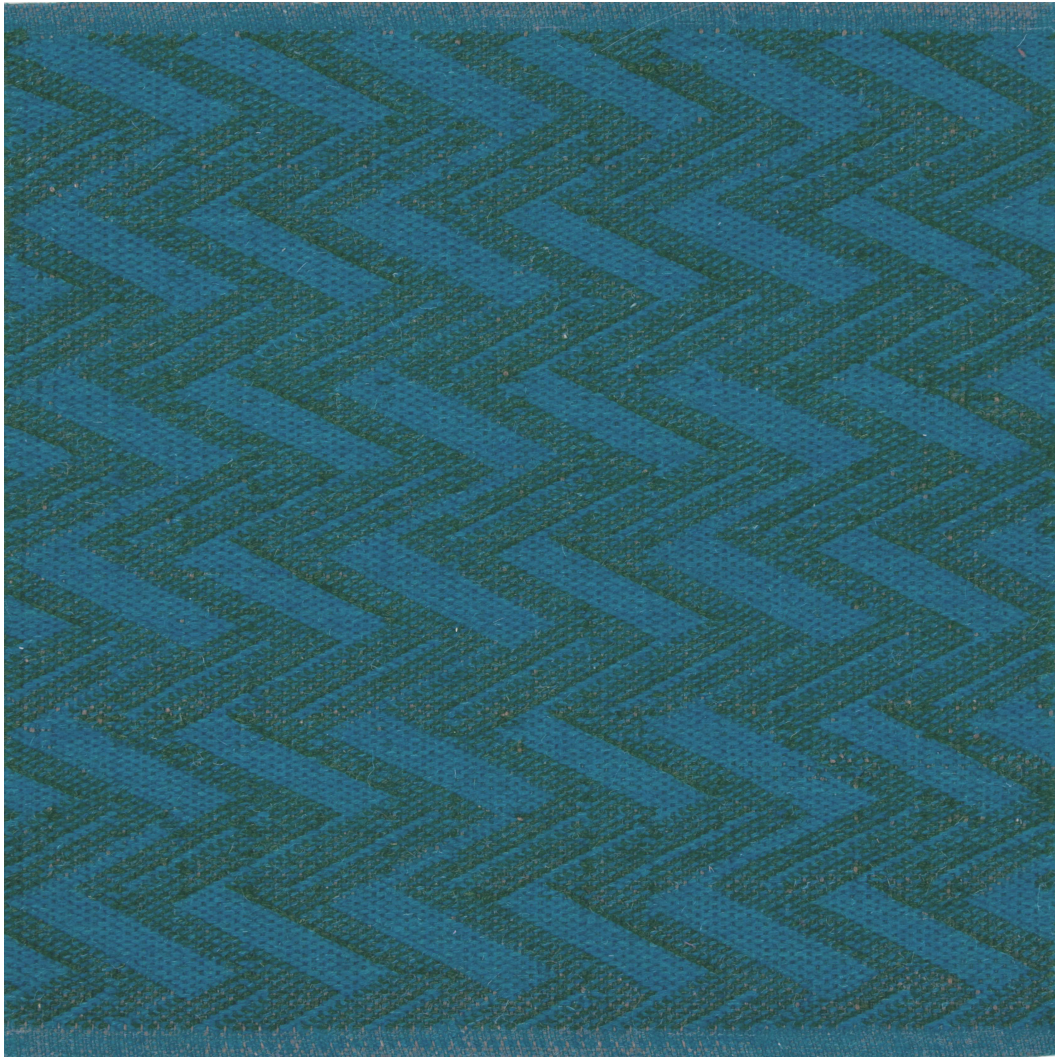

LEE JOFA®
CARPET
LANCASTER COLLECTION

OWSTON - LAGOON

Hand Woven in India, Flat Weave. Wool & Cotton.
Colors: S174, S184, S135
Custom Size and Color Available.

2' x 2'