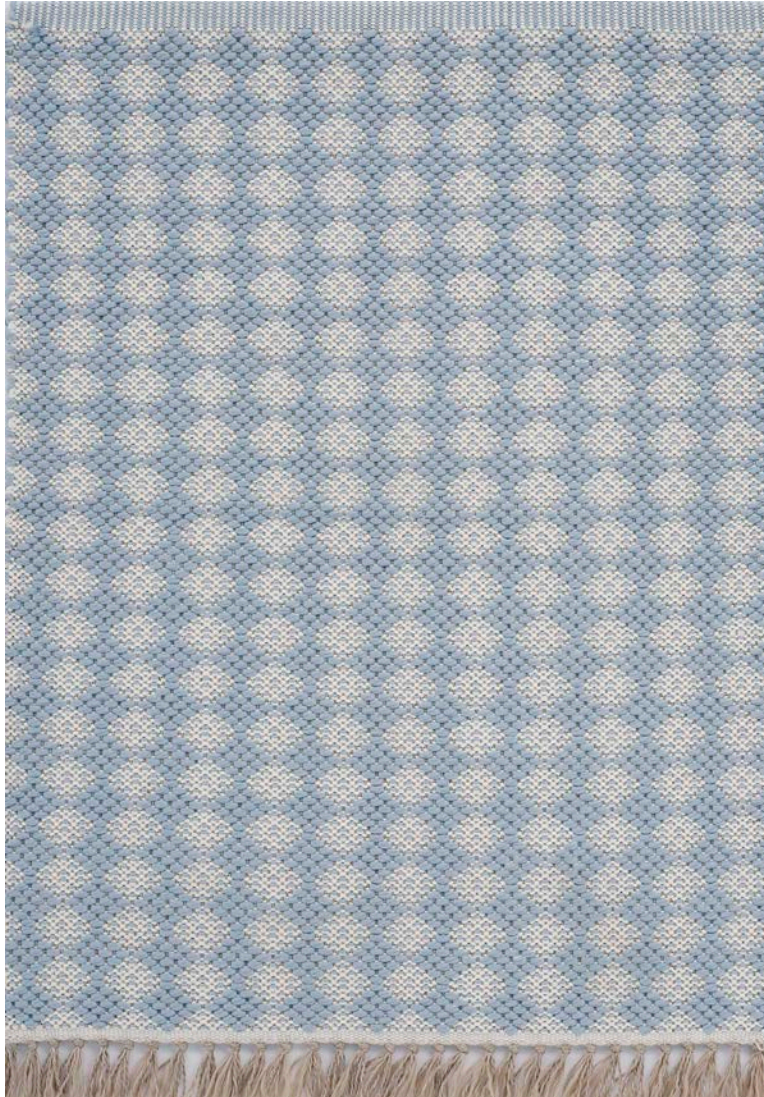

LEEJOFA CARPET

CAMDEN OUTDOOR COLLECTION

2'x3'

PECKERICK - CORNFLOWER

Colors:PP/SL-103, PP/MM-09, PP/MM-14

Hand Woven in India • 100% Polypropylene

Made to Order Program

Choose From 53 Standard Colors

Minimum Size of 4x6 up to 28x50, Rugs Larger than 14x16, Upcharge Applies.

Strike Off in 3-4 Weeks, Rug Production in 12 Weeks.

Carpet is not guaranteed to match photographic representation