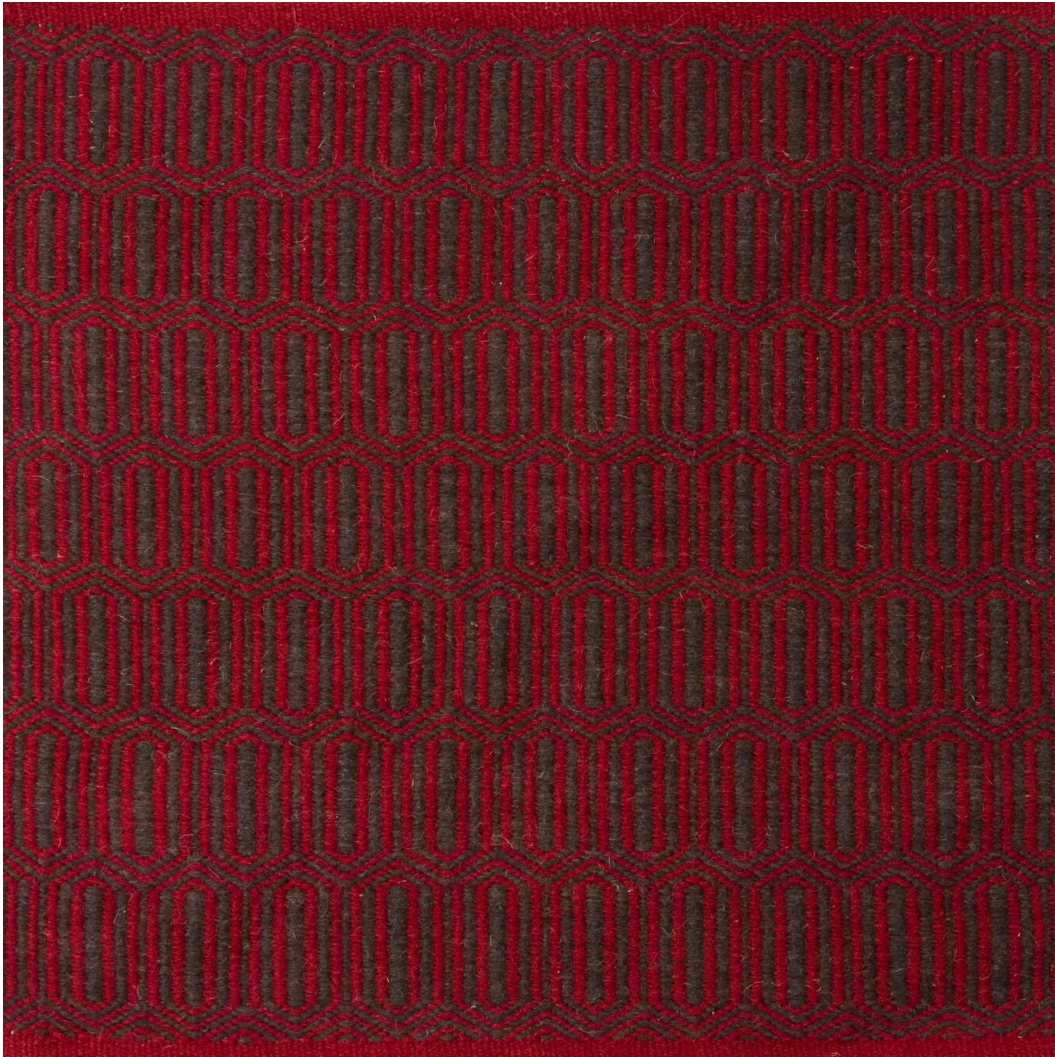

LEE JOFA® CARPET

LANCASTER COLLECTION

PENDEL - CRIMSON

Hand Woven in India, Flat Weave. Wool & Cotton.
Colors: S255, S138
Custom Size and Color Available.

2' x 2'