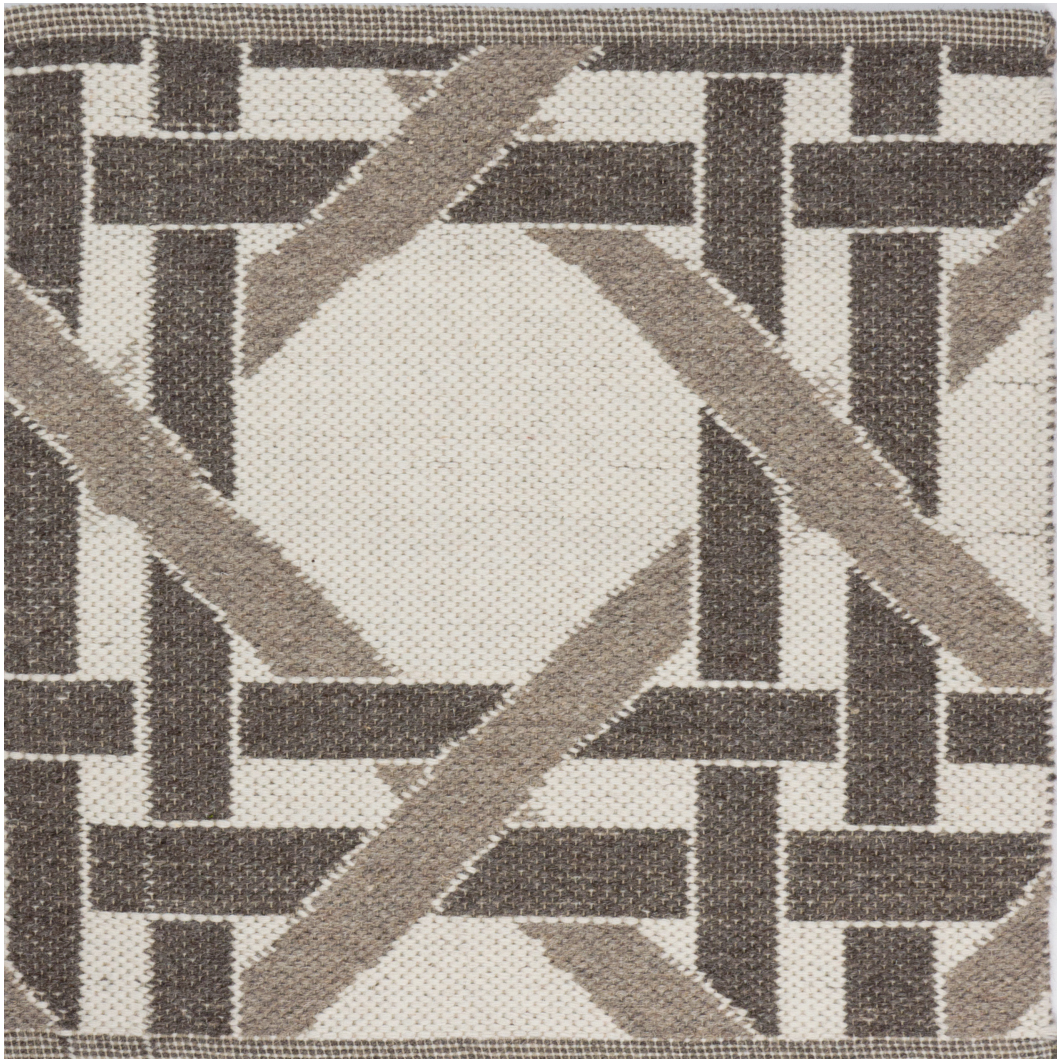

# LEE JOFA®

## CARPET

### LANCASTER COLLECTION

#### PENTILI - HEATHER

Hand Woven in India, Flat Weave. Wool & Cotton.  
Colors: NW1, NW2, NW4  
Custom Size & Color Available.

2'x 2'

*Carpet is not guaranteed to match photographic representation.*

*Natural irregularities, color variation, weavelines and striations may appear in this carpet. These are inherent characteristics and are not to be considered manufacturing defects.*