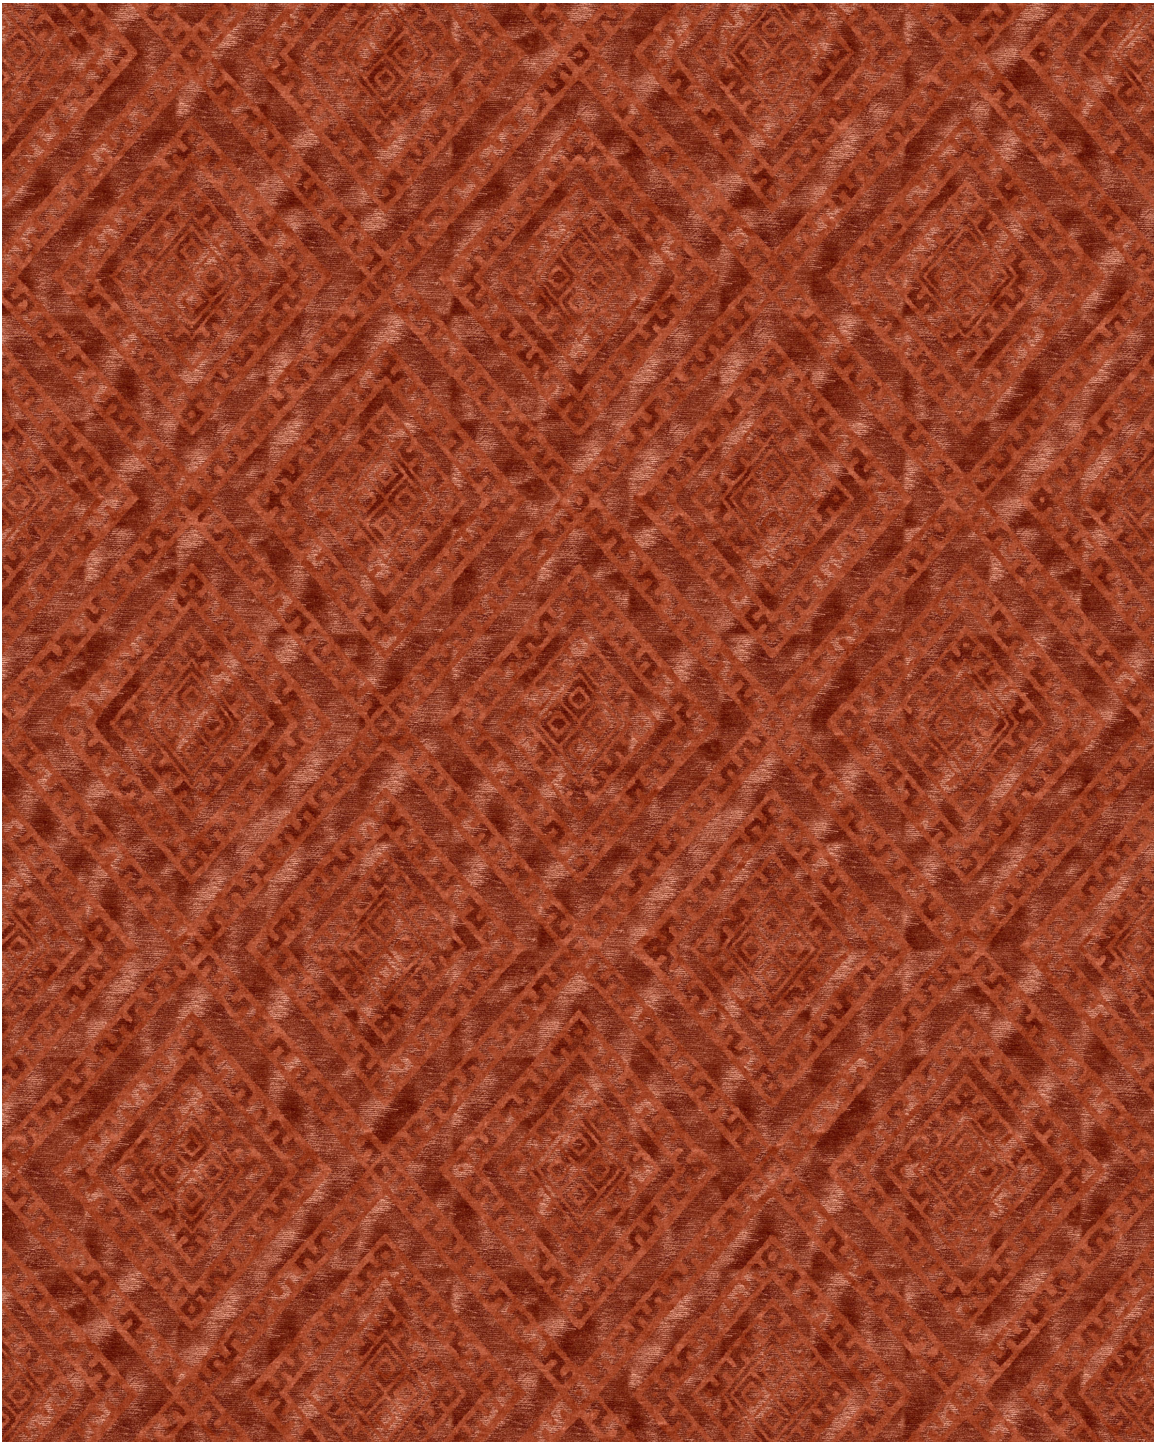

LEE JOFA®
CARPET
SAVOY COLLECTION

RUFINA - CORAL

Hand Tufted in Thailand, Wool & Artificial Silk.
Colors: UA293AS, UA293WC
Custom Size and Color Available.

This is a digital representation of the actual carpet.

LEE JOFA®
CARPET
SAVOY COLLECTION

RUFINA

A

B

8' x 10'