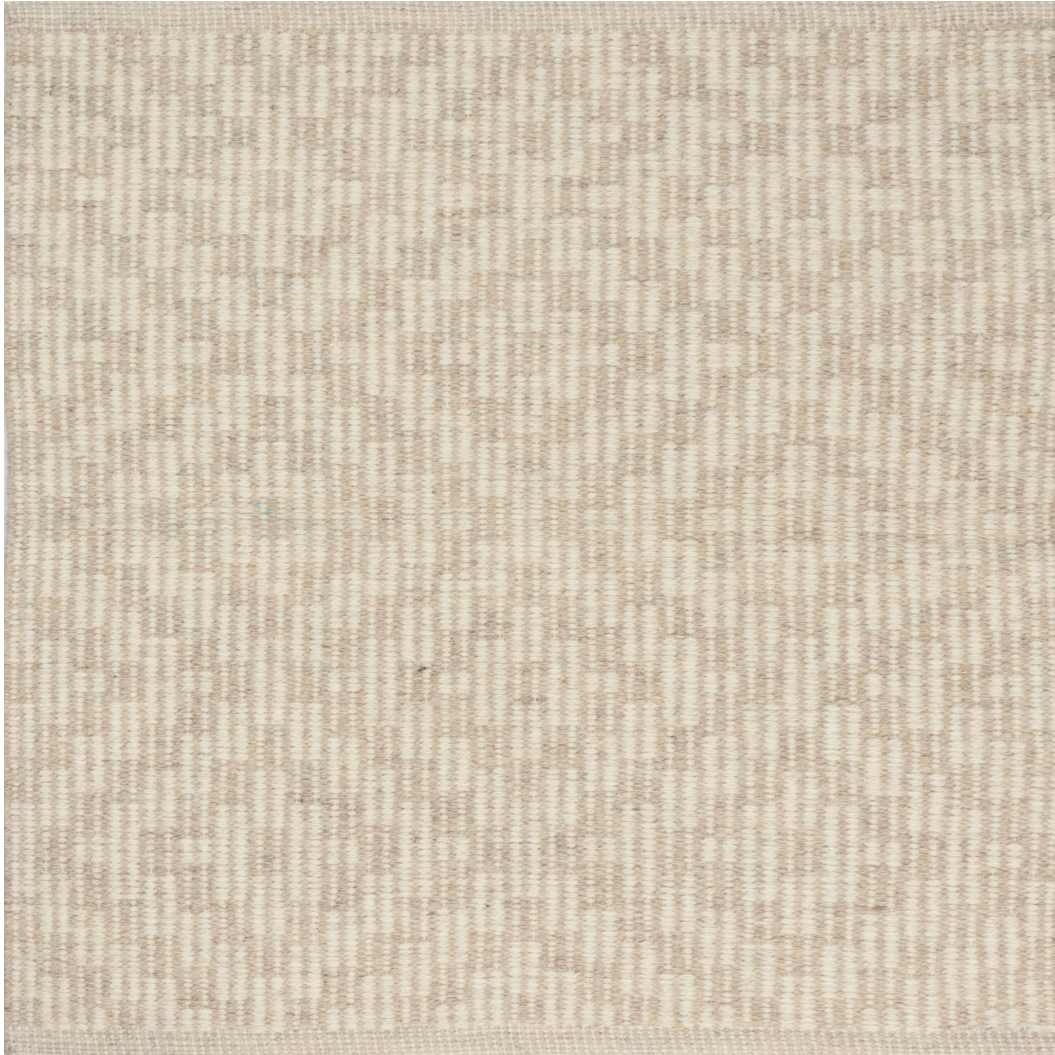

LEE JOFA®

CARPET

LANCASTER COLLECTION

SAHILA - IVORY

Hand Woven in India, Flat Weave. Wool & Cotton.

Colors: NW1, NW7

Custom Size & Color Available.

2' x 2'

Carpet is not guaranteed to match photographic representation.

Natural irregularities, color variation, weavelines and striations may appear in this carpet. These are inherent characteristics and are not to be considered manufacturing defects.