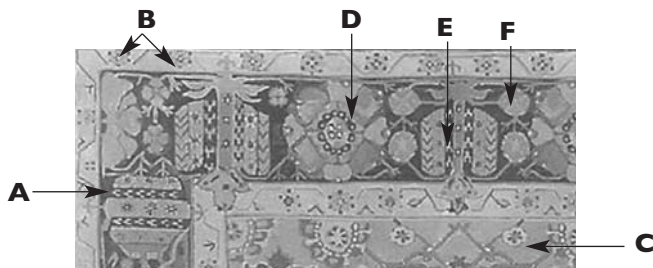

LEE JOFA® CARPET

☐ QUOTE   ☐ STRIKEOFF   ☐ ORDER

TERMS Price Quotes honored for 60 days.
50% deposit required on all orders.
Balance due before delivery.

A ~ DESIGN INFORMATION

DESIGN NAME SANYA/C
CONTENT 100% Wool
QUALITY 100 Knot Count, Antique Reproduction

B ~ DIMENSIONS

RUG SIZE: WIDTH _____ X LENGTH _____

C ~ COLORS CHOOSE ONE OPTION

☐ SAME AS SAMPLE COLORWAY NAME: Biscotti
☐ CUSTOM COLOR: PLEASE SPECIFY COLOR NUMBER BELOW.

Wool will be dyed to match color numbers indicated. Variations in color, texture and irregular weaves are a natural characteristic of this hand knotted quality.

RANDOM PLACEMENT WILL BE LEFT UP TO WEAVERS' EXPERTISE
UNLESS SPECIFIED.

A. Ground ☐ C. Inner Ground ☐ E. Design ☐
B. Border Design ☐ D. Design ☐ F. Design ☐

D ~ CLIENT/SALES INFORMATION

SHOWROOM _____ DATE _____

SALES ASSOCIATE _____

ACCOUNT # _____

NAME _____

ADDRESS _____

_____

_____

TEL _____

EMAIL _____

SHIP TO ADDRESS _____

_____

_____

SHIP TO PHONE # _____

SIDEMARK _____

P.O. # _____

RUG COST: _____

RUG PAD: _____

FREIGHT: _____

TOTAL: _____

DEPOSIT: _____

BALANCE: _____

CHECK # _____ DATE _____

☐ AMEX   ☐ VISA   ☐ MASTERCARD

CARD # _____

EXP. DATE _____

NAME ON CARD _____

SIGNATURE _____

E ~ SPECIAL INSTRUCTIONS

_____
_____
_____
_____