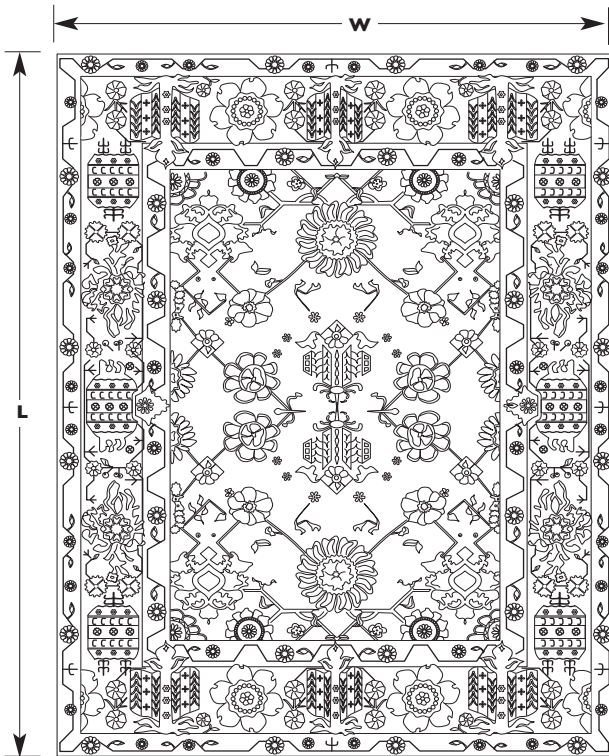

LEE JOFA® CARPET

☐ QUOTE   ☐ STRIKEOFF   ☐ ORDER

TERMS Price Quotes honored for 60 days.
50% deposit required on all orders.
Balance due before delivery.

A ~ DESIGN INFORMATION

DESIGN NAME SANYA/C
CONTENT 100% Wool
QUALITY 100 Knot Count, Antique Reproduction

B ~ DIMENSIONS

RUG SIZE: WIDTH _____ X LENGTH _____

C ~ COLORS CHOOSE ONE OPTION

☐ SAME AS SAMPLE COLORWAY NAME: Biscotti
☐ CUSTOM COLOR: PLEASE SPECIFY COLOR NUMBER BELOW.

Wool will be dyed to match color numbers indicated. Variations in color, texture and irregular weaves are a natural characteristic of this hand knotted quality.

RANDOM PLACEMENT WILL BE LEFT UP TO WEAVERS' EXPERTISE
UNLESS SPECIFIED.

A. Ground ☐ C. Inner Ground ☐ E. Design ☐
B. Border Design ☐ D. Design ☐ F. Design ☐

D ~ CLIENT/SALES INFORMATION

SHOWROOM _____ DATE _____

SALES ASSOCIATE _____

ACCOUNT # _____

NAME _____

ADDRESS _____

_____

_____

TEL _____

EMAIL _____

SHIP TO ADDRESS _____

_____

_____

SHIP TO PHONE # _____

SIDEMARK _____

P.O. # _____

RUG COST: _____

RUG PAD: _____

FREIGHT: _____

TOTAL: _____

DEPOSIT: _____

BALANCE: _____

CHECK # _____ DATE _____

☐ AMEX   ☐ VISA   ☐ MASTERCARD

CARD # _____

EXP. DATE _____

NAME ON CARD _____

SIGNATURE _____

E ~ SPECIAL INSTRUCTIONS

_____
_____
_____
_____