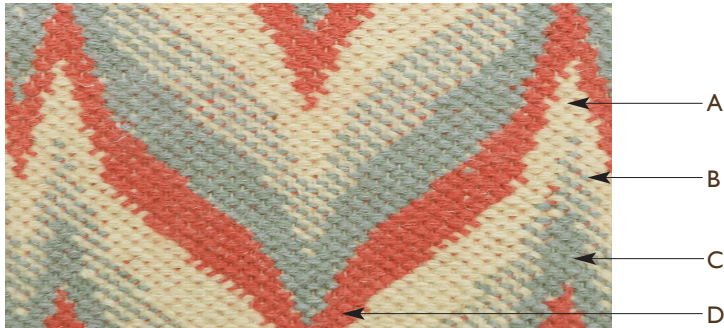

Natural irregularities, color variation, weavelines and striations may appear in this carpet. These are inherent characteristics and are not to be considered manufacturing defects.

LEE JOFA[®] CARPET

LANCASTER COLLECTION

A. B. C.
 D.

D ~ SPECIAL INSTRUCTIONS

See Lancaster Color Chart for wool options in 220 S & NW colors.

All other colors subject to upcharge.

QUOTE STRIKEOFF ORDER

TERMS: Price quotes honored for 60 days. Balance due before delivery.
 50% deposit required on all orders.