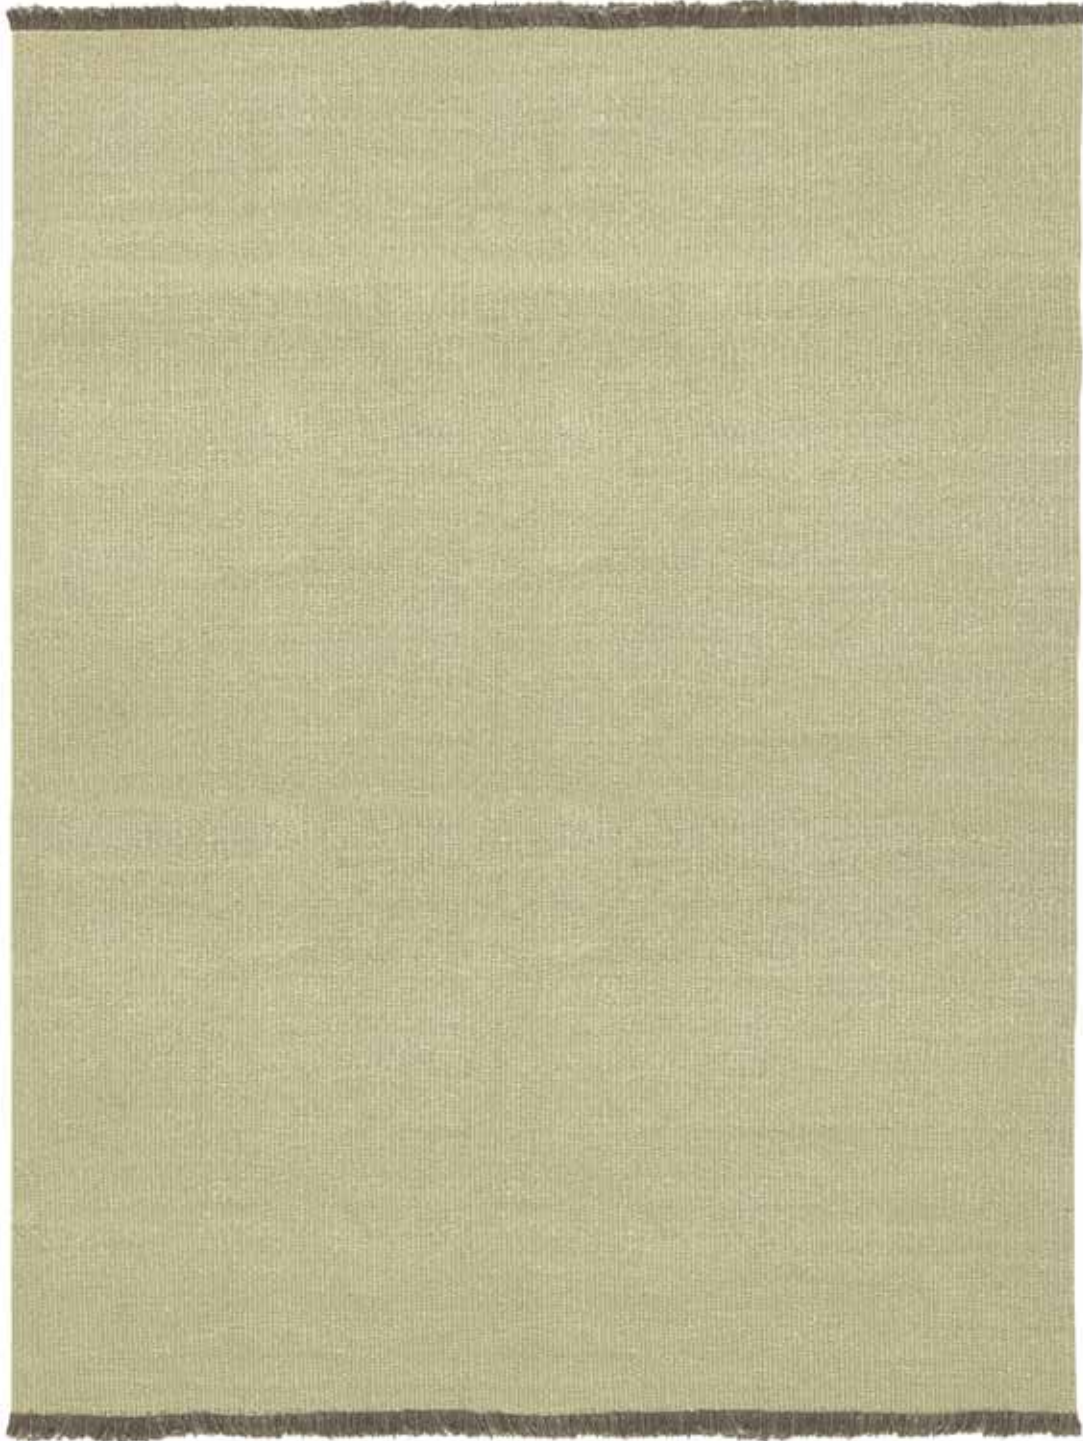

LEE JOFA[®]

CARPET

TEAGAN/C - MICA

*Hand Woven in China, Flatweave.
100% Wool*

8' x 10'

LEE JOFA[®]

CARPET

TEAGAN/C

CHOOSE MAIN COLORS:

A. GROUND B. WARP YARN

Fibers will be dyed to match color numbers indicated. Variations in color, texture and irregular weave lines are a natural characteristic of this handwoven quality.