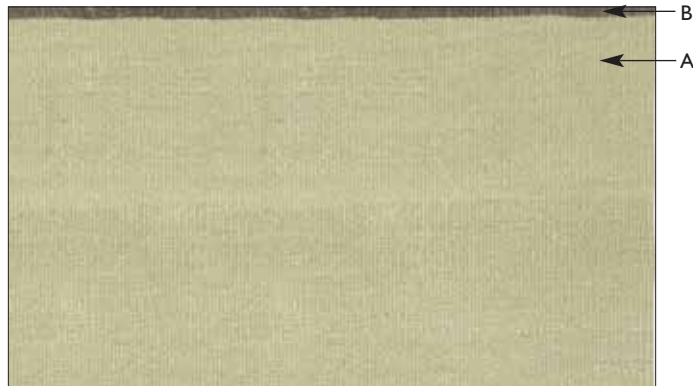

Hand Woven in China, Flatweave.
100% Wool

8' x 10'

LEE JOFA[®] CARPET

QUOTE STRIKEOFF ORDER

TERMS Price quotes honored for 60 days.
50% deposit required on all orders.
Balance due before delivery.

A ~ DESIGN INFORMATION

DESIGN NAME TEAGAN/C
CONTENT 100% Wool
QUALITY Handwoven, Flatweave

B ~ DIMENSIONS

WIDTH _____ X LENGTH _____

C ~ COLORS CHOOSE ONE OPTION

SAME AS SAMPLE COLORWAY NAME _____

CUSTOM COLOR Please specify color number(s) below

CHOOSE MAIN COLORS:

A. GROUND B. WARP YARN

Fibers will be dyed to match color numbers indicated. Variations in color, texture and irregular weave lines are a natural characteristic of this handwoven quality.