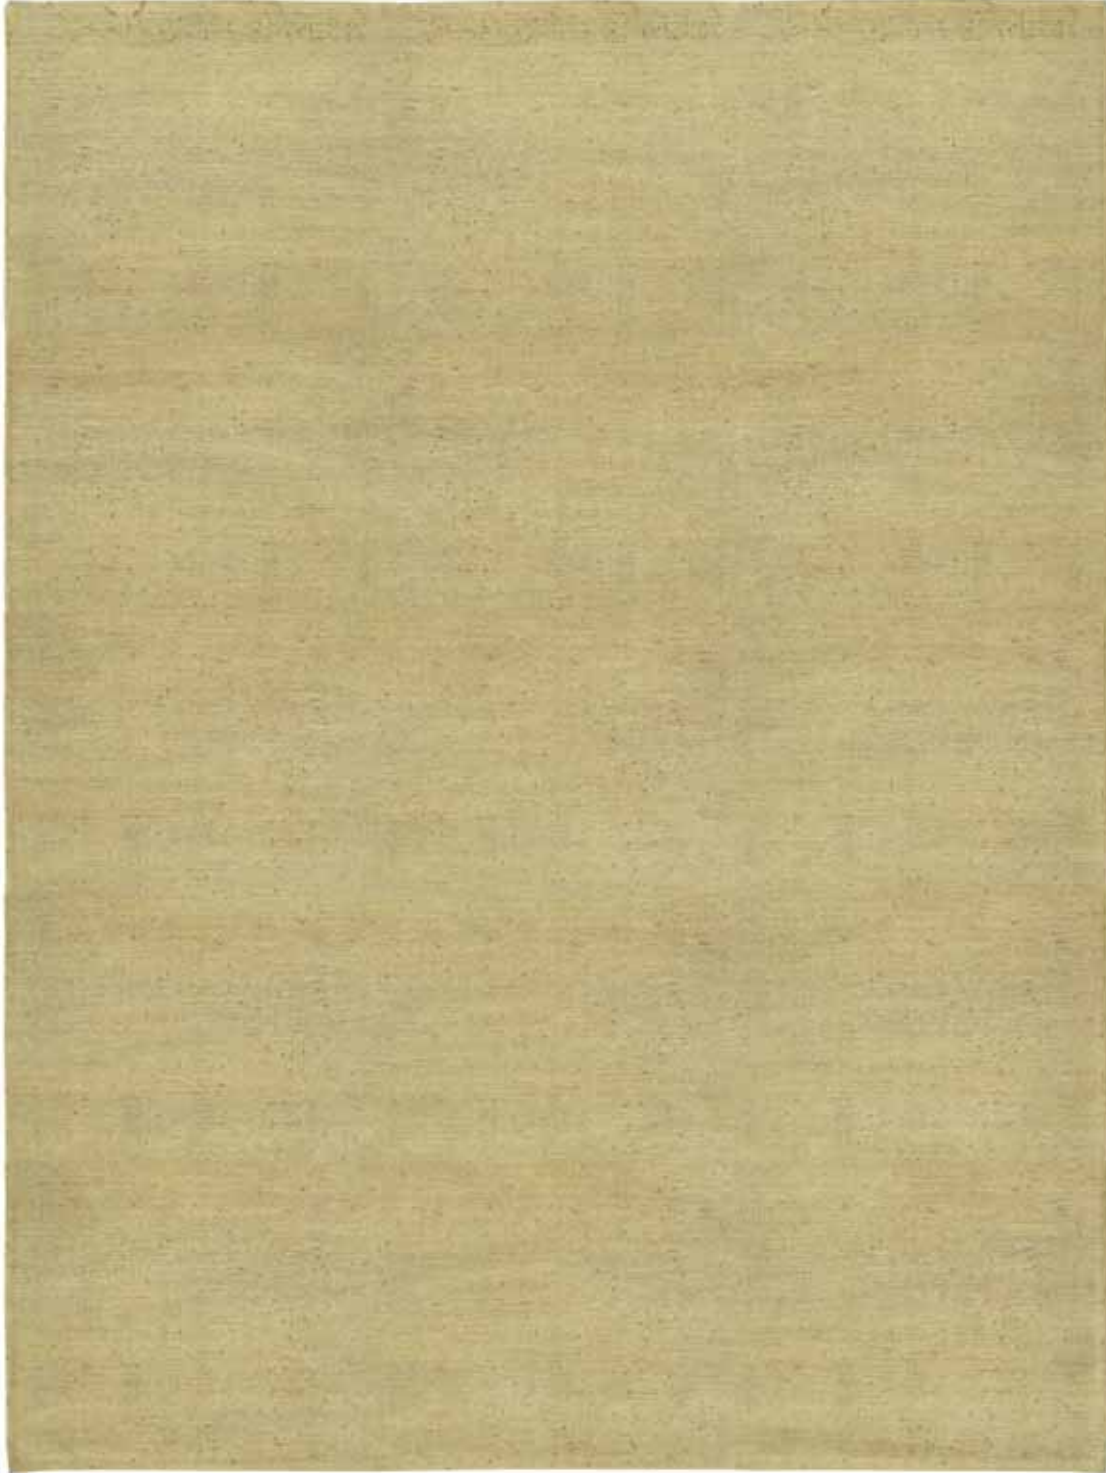

LEE JOFA[®]

CARPET

THEO/C - CAMEL

*Hand Woven in China, Mixed Texture.
100% Wool*

8' x 10'

LEE JOFA[®]

CARPET

THEO/C

CHOOSE MAIN COLORS:

A. GROUND

B. WARP YARN

Fibers will be dyed to match color numbers indicated. Variations in color, texture and irregular weave lines are a natural characteristic of this handwoven quality.