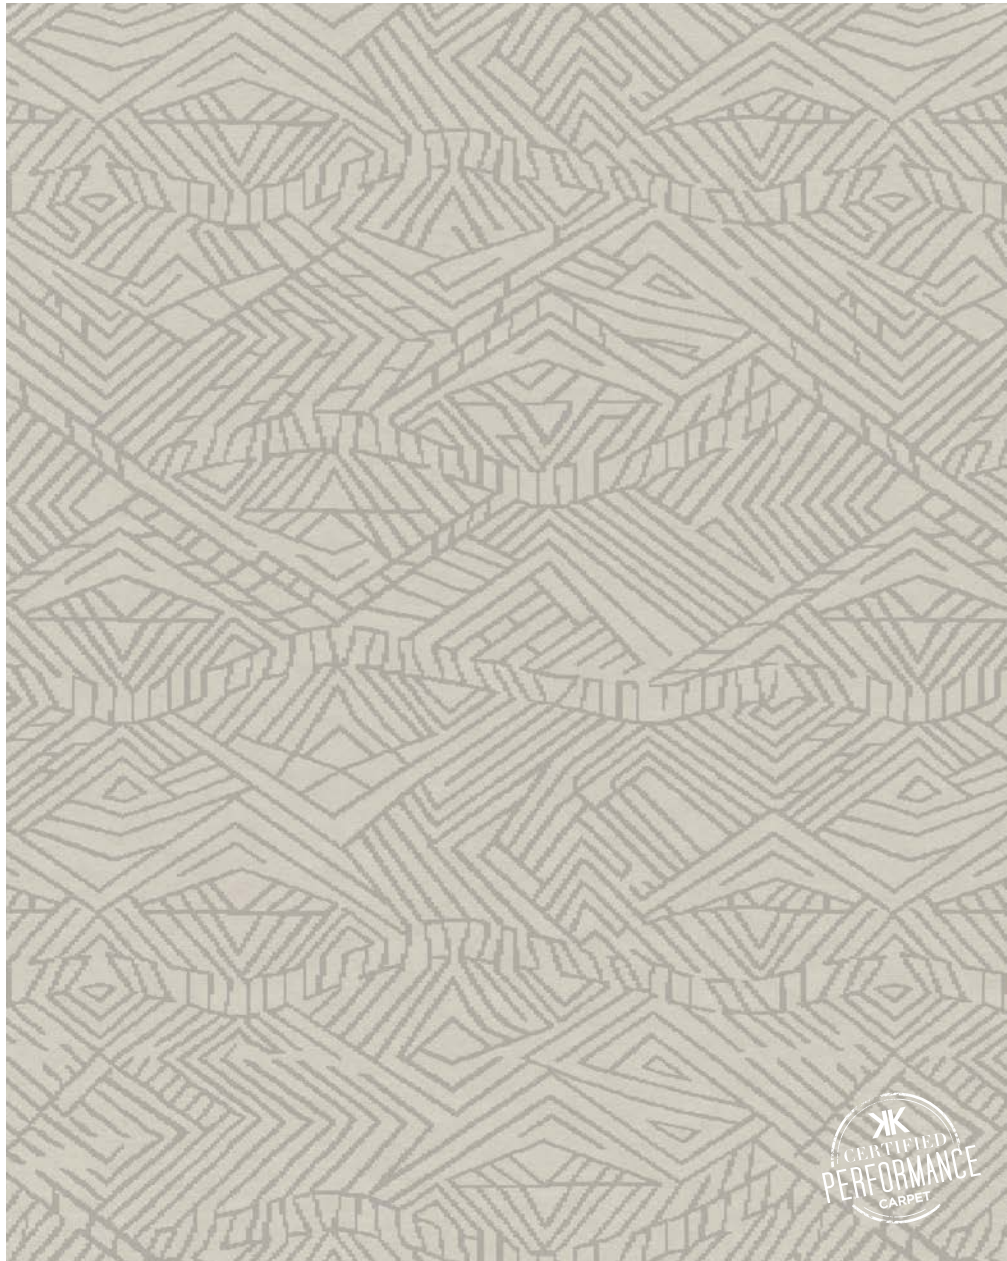

I | Create

CARPET

INDOOR • OUTDOOR

This is a digital representation of an 8x10 area rug

MORRIES - SMOKE

Hand Woven in India

100% PET (polyethylene terephthalate): a yarn from recycled plastic containers, known as “Pop Bottle Carpet”