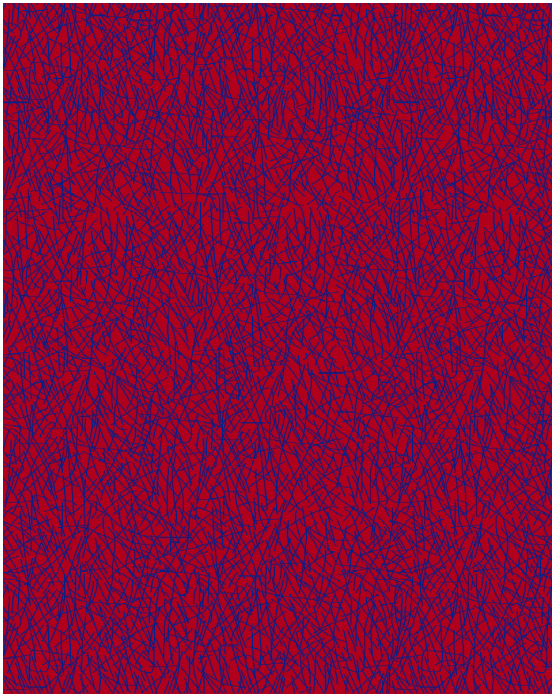

8x10

REVIER - OPAL

A

KW214
Herbal

B

KS214

KW = Wool • KS = Silk • KBS = Artificial Silk
Carpet is not guaranteed to match digital representation

REVIER

DESIGN SPECIFICATIONS

Content:

- Wool Wool & Artificial Silk Wool & Silk
 Artificial Silk Silk

Size: Width _____ x Length _____

Color:

- Same as sample, Color Name: Blue Crystal(rug#15591)
 Champagne(rug#15543) Nickel(rug#15549)
 Old Gold(rug#15574) Opal(rug#15531)