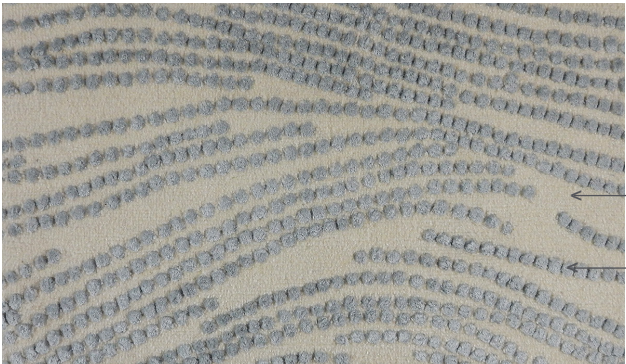

D - SPECIAL INSTRUCTIONS

_____
_____
_____
_____
_____

E - CLIENT INFORMATION

ACCOUNT #: _____
DESIGNER NAME: _____
ADDRESS: _____
_____

TEL: _____ CELL: _____

EMAIL: _____

SHIP TO ADDRESS: _____
_____

TEL: _____ CELL: _____

EMAIL: _____

END USER'S NAME: _____

ADDRESS: _____
_____

TEL: _____ CELL: _____

EMAIL: _____

PO#: _____ SIDEMARK: _____

COST P/SQFT: _____ TOTAL SQFT: _____

RUG COST: _____

PAD: _____

LABOR: _____

FREIGHT: _____

TOTAL: _____

DEPOSIT: _____

BALANCE: _____

CHECK#: _____ DATE: _____

AMEX   MASTERCARD   VISA

CARD NUMBER: _____

EXP DATE: _____

NAME ON CARD: _____

SIGNATURE: _____

TO EXPEDITE YOUR ORDER, YOU CAN PRE-AUTHORIZE TO CHARGE THE BALANCE TO THE CREDIT CARD INFORMATION ABOVE. PLEASE INITIAL HERE: _____

*FIBERS WILL BE DYED TO MATCH COLOR NUMBERS INDICATED.
**VARIATIONS IN COLOR, TEXTURE AND IRREGULAR WEAVES ARE NATURAL CHARACTERISTICS OF HAND MADE RUGS.