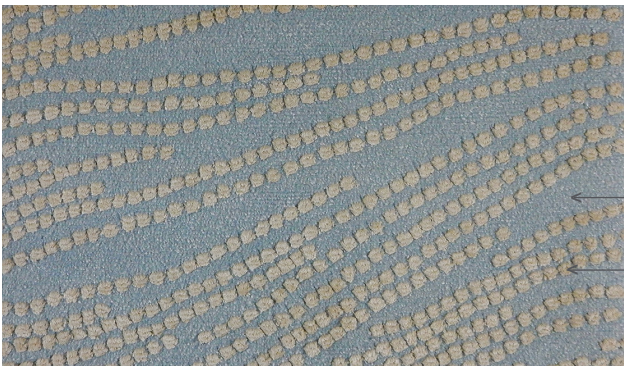

D - SPECIAL INSTRUCTIONS

_____
_____
_____
_____
_____

E - CLIENT INFORMATION

ACCOUNT #: _____
DESIGNER NAME: _____
ADDRESS: _____
_____

TEL: _____ CELL: _____
EMAIL: _____
SHIP TO ADDRESS: _____
_____

TEL: _____ CELL: _____
EMAIL: _____
END USER'S NAME: _____
ADDRESS: _____
_____

TEL: _____ CELL: _____
EMAIL: _____
PO#: _____ SIDEMARK: _____
COST P/SQFT: _____ TOTAL SQFT: _____

RUG COST: _____
PAD: _____
LABOR: _____
FREIGHT: _____
TOTAL: _____
DEPOSIT: _____
BALANCE: _____

CHECK#: _____ DATE: _____

AMEX   MASTERCARD   VISA
CARD NUMBER: _____
EXP DATE: _____
NAME ON CARD: _____
SIGNATURE: _____

TO EXPEDITE YOUR ORDER, YOU CAN PRE-AUTHORIZE TO CHARGE THE BALANCE TO THE CREDIT CARD INFORMATION ABOVE. PLEASE INITIAL HERE: _____

*FIBERS WILL BE DYED TO MATCH COLOR NUMBERS INDICATED.
**VARIATIONS IN COLOR, TEXTURE AND IRREGULAR WEAVES ARE NATURAL CHARACTERISTICS OF HAND MADE RUGS.