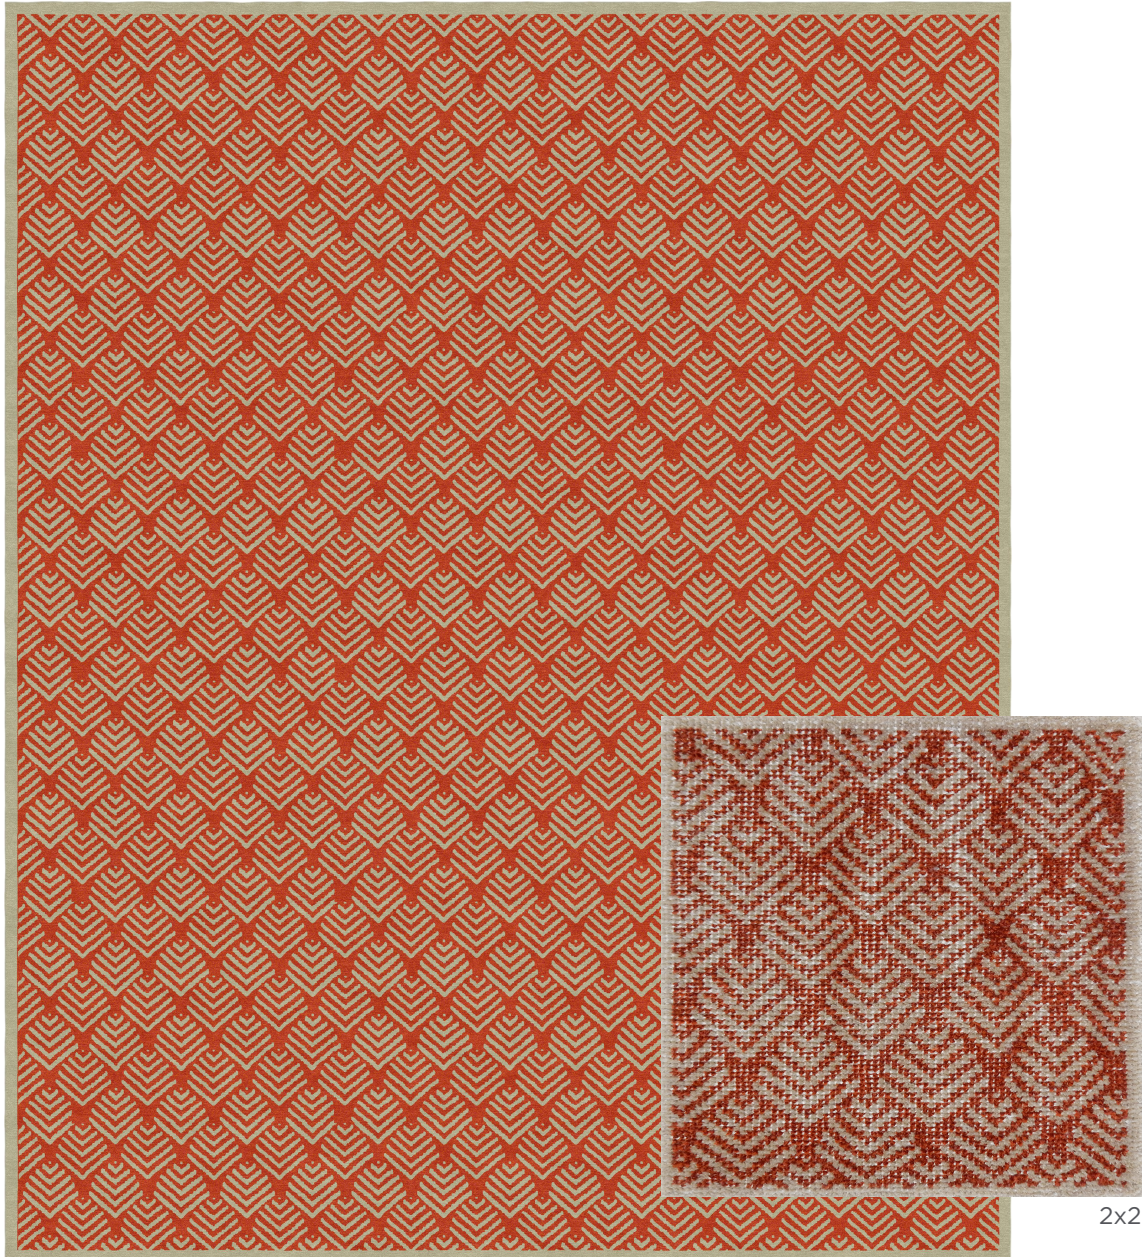

I | Create

CARPET

INDOOR • OUTDOOR

This is a digital representation of an 8x10 area rug

TREVEN - HORIZON

Hand Knotted in India

100% PET (polyethylene terephthalate): a yarn from recycled plastic containers, known as "Pop Bottle Carpet"

Custom Program: Max Size: 14'W x 20'L.

Choose from over 80 standard colors, see color chart for options.

Strike off in 4-6 weeks, rug production in 10-14 weeks, depending on size.

I | Create

CARPET

INDOOR • OUTDOOR