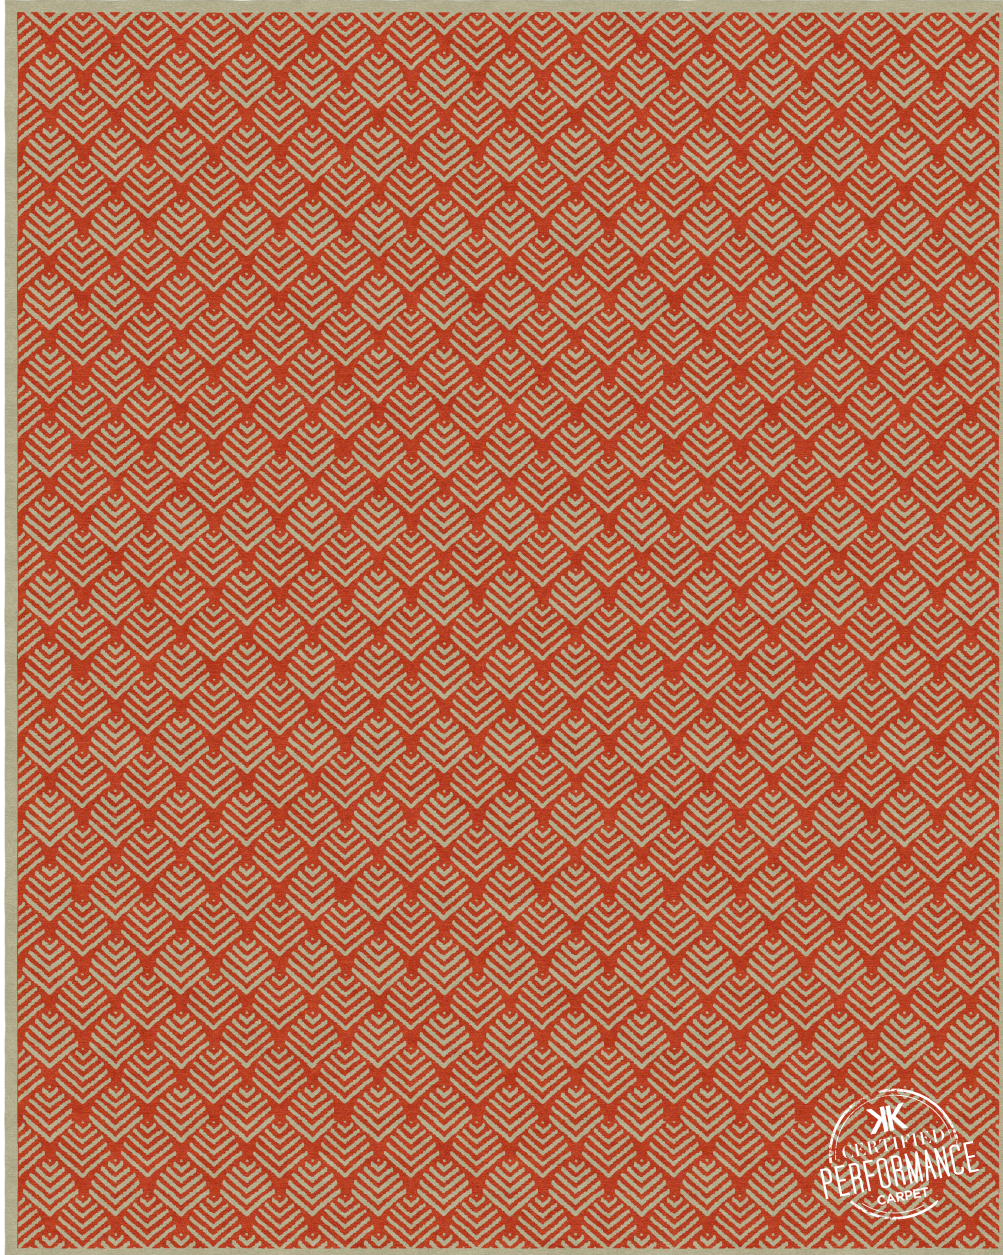

I | Create

CARPET

INDOOR • OUTDOOR

This is a digital representation of an 8x10 area rug

TREVEN - HORIZON

Hand Knotted in India

100% PET (polyethylene terephthalate): a yarn from recycled plastic containers, known as "Pop Bottle Carpet"

Custom Program: Max Size: 14'W x 20'L.

Choose from over 80 standard colors, see color chart for options.

Strike off in 4-6 weeks, rug production in 10-14 weeks, depending on size.

I | Create

CARPET

INDOOR • OUTDOOR