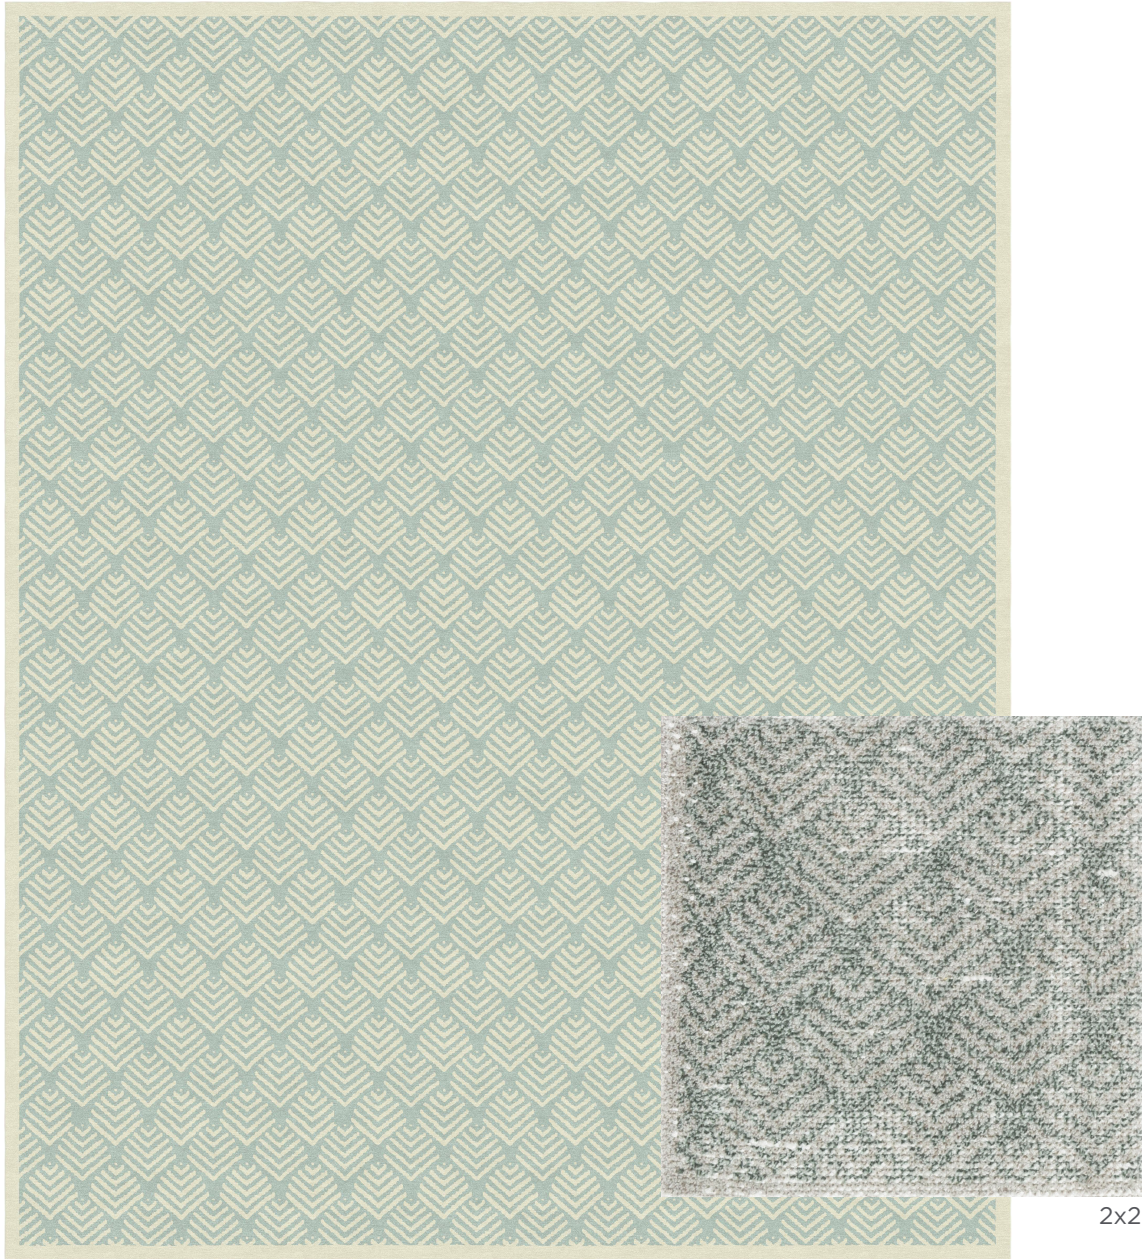

I | Create

CARPET

INDOOR • OUTDOOR

This is a digital representation of an 8x10 area rug

TREVEN - MIST

Hand Knotted in India

100% PET (polyethylene terephthalate): a yarn from recycled plastic containers, known as "Pop Bottle Carpet"

Custom Program: Max Size: 14'W x 20'L.

Choose from over 80 standard colors, see color chart for options.

Strike off in 4-6 weeks, rug production in 10-14 weeks, depending on size.

I | Create

CARPET

INDOOR • OUTDOOR