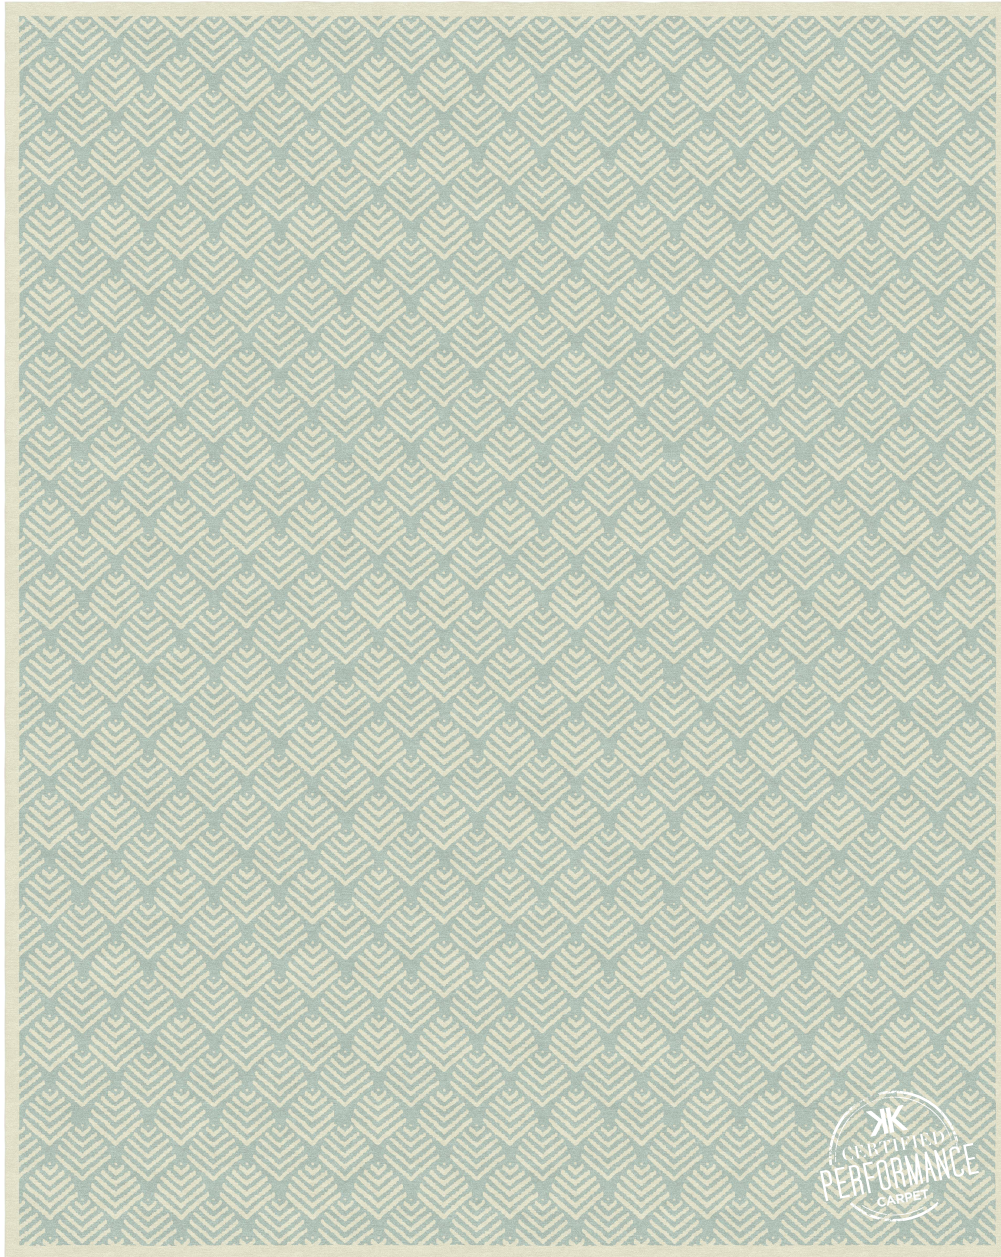

I | Create

CARPET

INDOOR • OUTDOOR

This is a digital representation of an 8x10 area rug

TREVEN - MIST

Hand Knotted in India

100% PET (polyethylene terephthalate): a yarn from recycled plastic containers, known as "Pop Bottle Carpet"

Custom Program: Max Size: 14'W x 20'L.

Choose from over 80 standard colors, see color chart for options.

Strike off in 4-6 weeks, rug production in 10-14 weeks, depending on size.

I | Create

CARPET

INDOOR • OUTDOOR