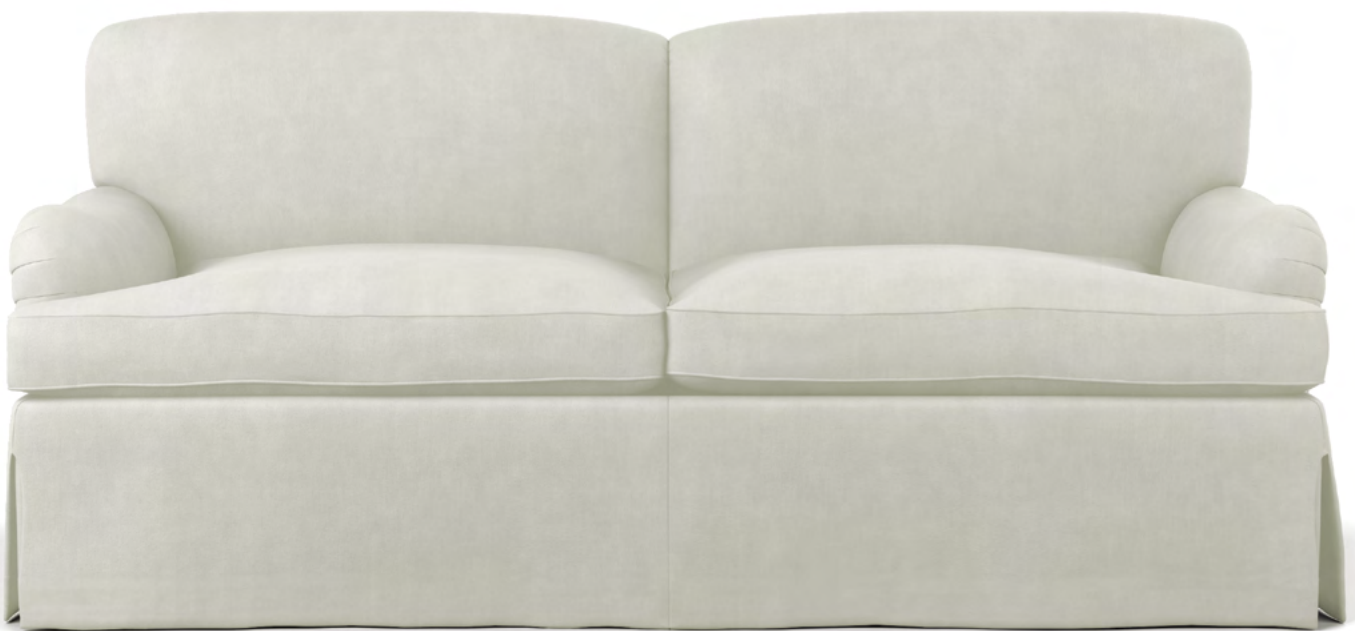

Brunschwig & Fils

FURNITURE

BEDFORD SOFA

BR-2110.Sofa

Bedford 60" Sofa
BR-2109.Sofa

60OW 40OD 33OH 23AH 20SH 22SD 45SW
COM 14 Yards (54" Wide, Plain)

Bedford 72" Sofa
BR-2110.Sofa *(pictured)*

72OW 40OD 33OH 23AH 20SH 22SD 57SW
COM 16 Yards (54" Wide, Plain)

Bedford 84" Sofa
BR-2111.Sofa

84OW 40OD 33OH 23AH 20SH 22SD 69SW
COM 18.5 Yards (54" Wide, Plain)

Bedford 96" Sofa
BR-2112.Sofa

96OW 40OD 33OH 23AH 20SH 22SD 81SW
COM 20 Yards (54" Wide, Plain)

Section Tight Back
Waterfall Skirt
Welted
Option: Kick Pleat Skirt