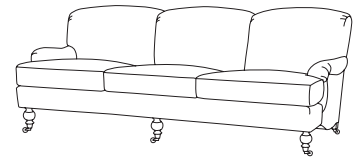

# Brunschwig & Fils

FURNITURE

SHERWOOD SOFA

BR-2172.Sofa

Sherwood 72" Sofa  
BR-2172.Sofa (pictured)

72OW 41OD 35OH 22AH 19SH 22.5SD 61SW

COM 16 Yards (54" Wide, Plain)

Sherwood 84" Sofa  
BR-2173.Sofa

84OW 41OD 35OH 22AH 19SH 22.5SD 73SW

COM 18 Yards (54" Wide, Plain)

Section Tight Back  
Loose Seats  
Turned Leg with Caster - Antique Brass or Bright Brass  
Weltless  
Options: Bright Nickel or Polished Nickel Caster

Sherwood 96" Sofa  
BR-2174.Sofa

96OW 41OD 35OH 22AH 19SH 22.5SD 85SW

COM 20 Yards (54" Wide, Plain)