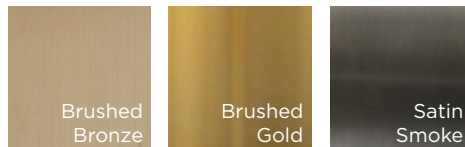

Seat cushion is premium fiber/foam construction with no feather or down. Available in standard maple finishes and metal finishes.

D O N G H I A

LEFT ARM FACING
SOFA

DG-50678LAF CURVE LEFT SOFA

100"W x 52.5"D x 35"H

18"SH, 22.5-24.5"SD

COM: 21 Yards 54" Plain Goods

COL: 378 Sq. Ft. Leather

RIGHT ARM FACING
SOFA

DG-50678RAF CURVE RIGHT SOFA

100"W x 52.5"D x 35"H

18"SH, 22.5-24.5"SD

COM: 21 Yards 54" Plain Goods

COL: 378 Sq. Ft. Leather

UPHOLSTERY NOTE: Fabric will be railroaded.

STANDARD MAPLE WOOD FINISHES

STANDARD METAL FINISHES

PREMIUM MAPLE WOOD FINISHES

D O N G H I A