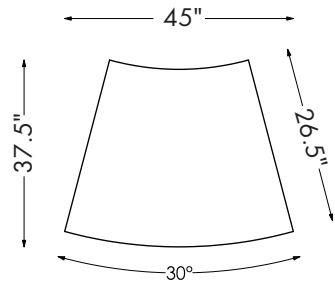

66.5"W x 37.5"D x 31"H
16.25"SH, 26.5"SD, 48.5"IW
COM: 12 Yards 54" Plain Goods
COL: 216 Sq. Ft. Leather

DG-50713 RIVERSIDE CONVEX CHAIR

45"W x 37.5"D x 31"H
16.25"SH, 26.5"SD, 38"IW
COM: 9 Yards 54" Plain Goods
COL: 162 Sq. Ft. Leather

DG-50714 RIVERSIDE BACKLESS CHAIR

45"W x 34"D x 16.25"H
COM: 6 Yards 54" Plain Goods
COL: 108 Sq. Ft. Leather

DG-50711 RIVERSIDE OTTOMAN

39"W x 28"D x 16.25"H
COM: 6 Yards 54" Plain Goods
COL: 108 Sq. Ft. Leather

D O N G H I A

LEFT ARM LOVESEAT

RIGHT ARM LOVESEAT

CONCAVE ARMLESS LOVESEAT

CONVEX CHAIR

BACKLESS CHAIR

OTTOMAN

DG-50715LAF/RAF LEFT/RIGHT ARM LOVESEAT

51.5"W x 37.5"D x 31"H
 16.25"SH, 26.5"SD, 23"AH, 44"IW
 COM: 11 Yards 54" Plain Goods
 COL: 198 Sq. Ft. Leather

DG-50712 RIVERSIDE CONCAVE ARMLESS LOVESEAT

66.5"W x 37.5"D x 31"H
 16.25"SH, 26.5"SD, 48.5"IW
 COM: 12 Yards 54" Plain Goods
 COL: 216 Sq. Ft. Leather