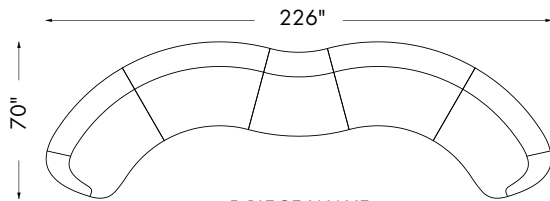

DG-50711 RIVERSIDE OTTOMAN

39"W x 28"D x 16.25"H
 COM: 6 Yards 54" Plain Goods
 COL: 108 Sq. Ft. Leather

D O N G H I A

2 SEAT SOFA

CHAISE

3 PIECE SOFA

LARGE TETE A TETE

INNER SEMICIRCLE

6 PIECE SECTIONAL

OUTER SEMICIRCLE

EXTENDED SEMICIRCLE

5 PIECE WAVE

D O N G H I A