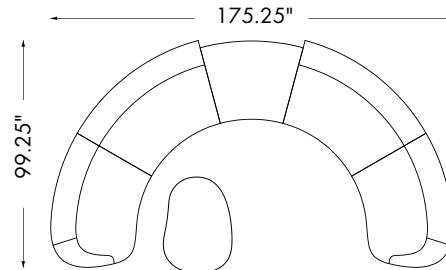

DG-50713 RIVERSIDE CONVEX CHAIR

45"W x 37.5"D x 31"H
 16.25"SH, 26.5"SD, 38"IW
 COM: 8 Yards 54" Plain Goods
 COL: 144 Sq. Ft. Leather

DG-50714 RIVERSIDE BACKLESS CHAIR

45"W x 34"D x 16.25"H
 COM: 5 Yards 54" Plain Goods
 COL: 90 Sq. Ft. Leather

DG-50711 RIVERSIDE OTTOMAN

39"W x 28"D x 16.25"H
 COM: 6 Yards 54" Plain Goods
 COL: 108 Sq. Ft. Leather

D O N G H I A

2 SEAT SOFA

CHAISE

3 PIECE SOFA

LARGE TETE A TETE

INNER SEMICIRCLE

6 PIECE SECTIONAL

OUTER SEMICIRCLE

EXTENDED SEMICIRCLE

5 PIECE WAVE

D O N G H I A