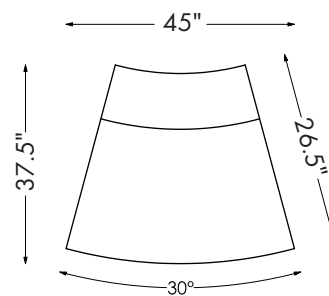

66.5"W x 37.5"D x 31"H
16.25"SH, 26.5"SD, 48.5"IW
COM: 12 Yards 54" Plain Goods
COL: 216 Sq. Ft. Leather

DG-50713 RIVERSIDE CONVEX CHAIR

45"W x 37.5"D x 31"H
16.25"SH, 26.5"SD, 38"IW
COM: 9 Yards 54" Plain Goods
COL: 162 Sq. Ft. Leather

DG-50714 RIVERSIDE BACKLESS CHAIR

45"W x 34"D x 16.25"H
COM: 6 Yards 54" Plain Goods
COL: 108 Sq. Ft. Leather

DG-50711 RIVERSIDE OTTOMAN

39"W x 28"D x 16.25"H
COM: 6 Yards 54" Plain Goods
COL: 108 Sq. Ft. Leather

D O N G H I A

LEFT ARM LOVESEAT

RIGHT ARM LOVESEAT

CONCAVE ARMLESS LOVESEAT

CONVEX CHAIR

BACKLESS CHAIR

OTTOMAN

DG-50715LAF/RAF LEFT/RIGHT ARM LOVESEAT

51.5"W x 37.5"D x 31"H
 16.25"SH, 26.5"SD, 23"AH, 44"IW
 COM: 11 Yards 54" Plain Goods
 COL: 198 Sq. Ft. Leather

DG-50712 RIVERSIDE CONCAVE ARMLESS LOVESEAT

66.5"W x 37.5"D x 31"H
 16.25"SH, 26.5"SD, 48.5"IW
 COM: 12 Yards 54" Plain Goods
 COL: 216 Sq. Ft. Leather