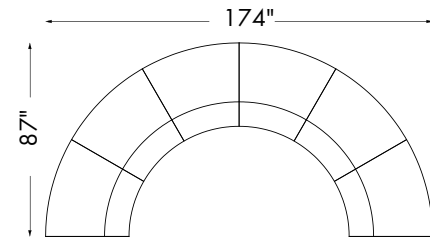

DG-50711 RIVERSIDE OTTOMAN

39"W x 28"D x 16.25"H
 COM: 6 Yards 54" Plain Goods
 COL: 108 Sq. Ft. Leather

D O N G H I A

2 SEAT SOFA

CHAISE

3 PIECE SOFA

LARGE TETE A TETE

INNER SEMICIRCLE

6 PIECE SECTIONAL

OUTER SEMICIRCLE

EXTENDED SEMICIRCLE

5 PIECE WAVE

D O N G H I A