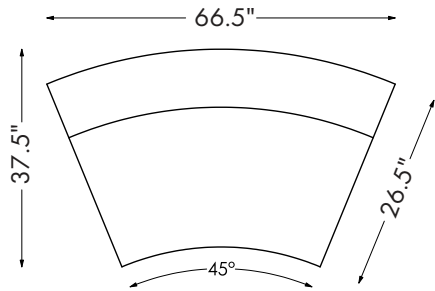

CONCAVE ARMLESS LOVESEAT