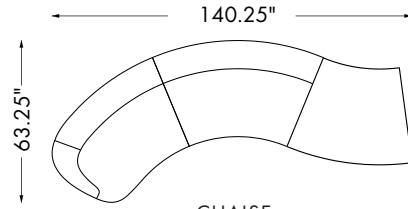

51.5"W x 37.5"D x 31"H
 16.25"SH, 26.5"SD, 23"AH, 44"IW
 COM: 11 Yards 54" Plain Goods
 COL: 198 Sq. Ft. Leather

DG-50712 RIVERSIDE CONCAVE ARMLESS LOVESEAT

66.5"W x 37.5"D x 31"H
 16.25"SH, 26.5"SD, 48.5"IW
 COM: 12 Yards 54" Plain Goods
 COL: 216 Sq. Ft. Leather

DG-50713 RIVERSIDE CONVEX CHAIR

45"W x 37.5"D x 31"H
 16.25"SH, 26.5"SD, 38"IW
 COM: 8 Yards 54" Plain Goods
 COL: 144 Sq. Ft. Leather

DG-50714 RIVERSIDE BACKLESS CHAIR

45"W x 34"D x 16.25"H
 COM: 5 Yards 54" Plain Goods
 COL: 90 Sq. Ft. Leather

DG-50711 RIVERSIDE OTTOMAN

39"W x 28"D x 16.25"H
 COM: 6 Yards 54" Plain Goods
 COL: 108 Sq. Ft. Leather

D O N G H I A

2 SEAT SOFA

CHAISE

3 PIECE SOFA

LARGE TETE A TETE

INNER SEMICIRCLE

6 PIECE SECTIONAL

OUTER SEMICIRCLE

EXTENDED SEMICIRCLE

5 PIECE WAVE

D O N G H I A