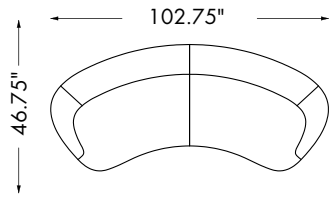

51.5"W x 37.5"D x 31"H
 16.25"SH, 26.5"SD, 23"AH, 44"IW
 COM: 11 Yards 54" Plain Goods
 COL: 198 Sq. Ft. Leather

DG-50712 RIVERSIDE CONCAVE ARMLESS LOVESEAT

66.5"W x 37.5"D x 31"H
 16.25"SH, 26.5"SD, 48.5"IW
 COM: 12 Yards 54" Plain Goods
 COL: 216 Sq. Ft. Leather

DG-50713 RIVERSIDE CONVEX CHAIR

45"W x 37.5"D x 31"H
 16.25"SH, 26.5"SD, 38"IW
 COM: 8 Yards 54" Plain Goods
 COL: 144 Sq. Ft. Leather

DG-50714 RIVERSIDE BACKLESS CHAIR

45"W x 34"D x 16.25"H
 COM: 5 Yards 54" Plain Goods
 COL: 90 Sq. Ft. Leather

DG-50711 RIVERSIDE OTTOMAN

39"W x 28"D x 16.25"H
 COM: 6 Yards 54" Plain Goods
 COL: 108 Sq. Ft. Leather

D O N G H I A

2 SEAT SOFA

CHAISE

3 PIECE SOFA

LARGE TETE A TETE

INNER SEMICIRCLE

6 PIECE SECTIONAL

OUTER SEMICIRCLE

EXTENDED SEMICIRCLE

5 PIECE WAVE

D O N G H I A