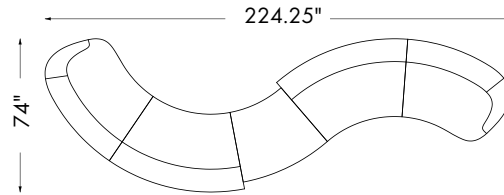

DG-50713 RIVERSIDE CONVEX CHAIR

45"W x 37.5"D x 31"H
 16.25"SH, 26.5"SD, 38"IW
 COM: 8 Yards 54" Plain Goods
 COL: 144 Sq. Ft. Leather

DG-50714 RIVERSIDE BACKLESS CHAIR

45"W x 34"D x 16.25"H
 COM: 5 Yards 54" Plain Goods
 COL: 90 Sq. Ft. Leather

DG-50711 RIVERSIDE OTTOMAN

39"W x 28"D x 16.25"H
 COM: 6 Yards 54" Plain Goods
 COL: 108 Sq. Ft. Leather

D O N G H I A

2 SEAT SOFA

CHAISE

3 PIECE SOFA

LARGE TETE A TETE

INNER SEMICIRCLE

6 PIECE SECTIONAL

OUTER SEMICIRCLE

EXTENDED SEMICIRCLE

5 PIECE WAVE

D O N G H I A