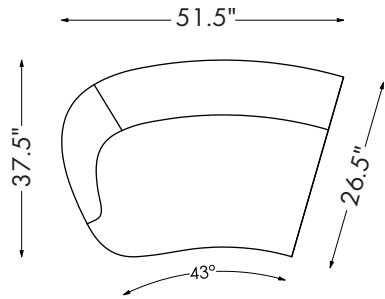

LEFT ARM LOVESEAT