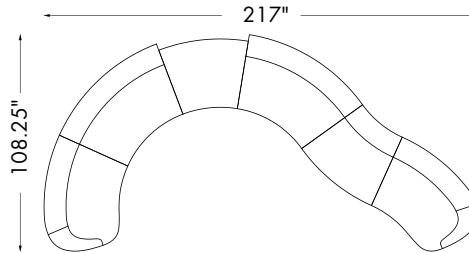

DG-50713 RIVERSIDE CONVEX CHAIR

45"W x 37.5"D x 31"H
 16.25"SH, 26.5"SD, 38"IW
 COM: 8 Yards 54" Plain Goods
 COL: 144 Sq. Ft. Leather

DG-50714 RIVERSIDE BACKLESS CHAIR

45"W x 34"D x 16.25"H
 COM: 5 Yards 54" Plain Goods
 COL: 90 Sq. Ft. Leather

DG-50711 RIVERSIDE OTTOMAN

39"W x 28"D x 16.25"H
 COM: 6 Yards 54" Plain Goods
 COL: 108 Sq. Ft. Leather

D O N G H I A

2 SEAT SOFA

CHAISE

3 PIECE SOFA

LARGE TETE A TETE

INNER SEMICIRCLE

6 PIECE SECTIONAL

OUTER SEMICIRCLE

EXTENDED SEMICIRCLE

5 PIECE WAVE

D O N G H I A