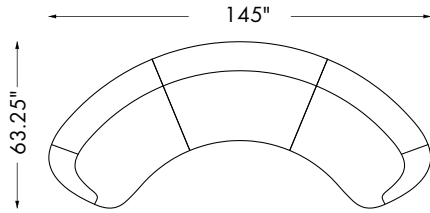

DG-50713 RIVERSIDE CONVEX CHAIR

45"W x 37.5"D x 31"H
 16.25"SH, 26.5"SD, 38"IW
 COM: 8 Yards 54" Plain Goods
 COL: 144 Sq. Ft. Leather

DG-50714 RIVERSIDE BACKLESS CHAIR

45"W x 34"D x 16.25"H
 COM: 5 Yards 54" Plain Goods
 COL: 90 Sq. Ft. Leather

DG-50711 RIVERSIDE OTTOMAN

39"W x 28"D x 16.25"H
 COM: 6 Yards 54" Plain Goods
 COL: 108 Sq. Ft. Leather

D O N G H I A

2 SEAT SOFA

CHAISE

3 PIECE SOFA

LARGE TETE A TETE

INNER SEMICIRCLE

6 PIECE SECTIONAL

OUTER SEMICIRCLE

EXTENDED SEMICIRCLE

5 PIECE WAVE

D O N G H I A