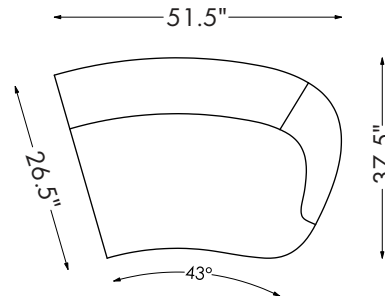

RIGHT ARM LOVESEAT