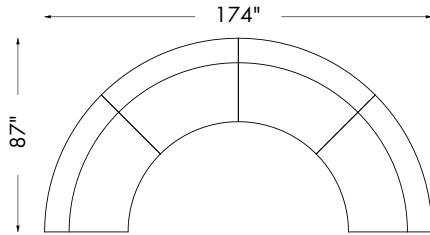

DG-50711 RIVERSIDE OTTOMAN

39"W x 28"D x 16.25"H
 COM: 6 Yards 54" Plain Goods
 COL: 108 Sq. Ft. Leather

D O N G H I A

2 SEAT SOFA

CHAISE

3 PIECE SOFA

LARGE TETE A TETE

INNER SEMICIRCLE

6 PIECE SECTIONAL

OUTER SEMICIRCLE

EXTENDED SEMICIRCLE

5 PIECE WAVE

D O N G H I A