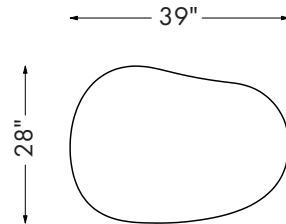

DG-50714 RIVERSIDE BACKLESS CHAIR

45"W x 34"D x 16.25"H
COM: 6 Yards 54" Plain Goods
COL: 108 Sq. Ft. Leather

DG-50711 RIVERSIDE OTTOMAN

39"W x 28"D x 16.25"H
COM: 6 Yards 54" Plain Goods
COL: 108 Sq. Ft. Leather

D O N G H I A

LEFT ARM LOVESEAT

RIGHT ARM LOVESEAT

CONCAVE ARMLESS LOVESEAT

CONVEX CHAIR

BACKLESS CHAIR

OTTOMAN

DG-50715LAF/RAF LEFT/RIGHT ARM LOVESEAT

51.5"W x 37.5"D x 31"H
 16.25"SH, 26.5"SD, 23"AH, 44"IW
 COM: 11 Yards 54" Plain Goods
 COL: 198 Sq. Ft. Leather

DG-50712 RIVERSIDE CONCAVE ARMLESS LOVESEAT

66.5"W x 37.5"D x 31"H
 16.25"SH, 26.5"SD, 48.5"IW
 COM: 12 Yards 54" Plain Goods
 COL: 216 Sq. Ft. Leather