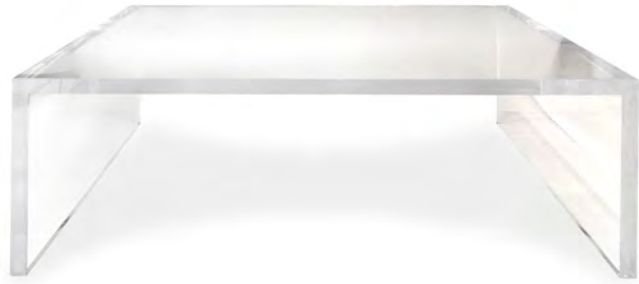

TOWNHOUSE COCKTAIL TABLE  
DG-51018

The classic waterfall design, clean and sharp, is interpreted in 1.5" acrylic. Its weight and gravitas are balanced by its airiness and transparency.

D O N G H I A

**DG-51018 TOWNHOUSE COCKTAIL TABLE**

55"W X 42"D X 17"H

**DG-50152 TOWNHOUSE OTTOMAN  
WITH RECESSED CASTERS**

49"W X 19"D X 16"H

COM: 3 Yards Plain Goods

COL: 54 Sq. Ft. Full Hide