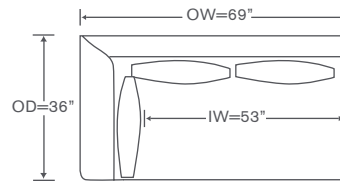

YARDAGE: 35 (54" Wide, Plain)

Also Available: Sofa

Available By the Inch

Custom Inquiries Invited

Adagio Schematics D222

Left/Right Sofa
D222 LAS/RAS

YARDAGE - 54" Wide, Plain: 18

Left/Right Loveseat
D222 LAL/RAL

YARDAGE - 54" Wide, Plain: 16

Left/Right Chaise
D222 LAH/RAH

YARDAGE - 54" Wide, Plain: 17

Corner Chair
D222 CC

YARDAGE - 54" Wide, Plain: 8.5