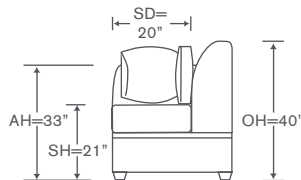

Adagio Sectional

D222 LAS 74 W

One Arm Sofa

OVERALL: 88W x 36D x 40H

SEAT: 20D 21H

ARM: 33H

INSIDE: 72W

D222 RAH 74 W

One Arm Chaise

OVERALL: 36W x 87D x 40H

SEAT: 72.5D 21H

ARM: 33H

INSIDE: 20W

FINISHES

 Maple Finishes

 Paint Finishes

YARDAGE: 35 (54" Wide, Plain)

Also Available: Sofa

Available By the Inch

Custom Inquiries Invited

Adagio Schematics D222

Left/Right Sofa
D222 LAS/RAS

YARDAGE - 54" Wide, Plain: 18

Left/Right Loveseat
D222 LAL/RAL

YARDAGE - 54" Wide, Plain: 16

Left/Right Chaise
D222 LAH/RAH

YARDAGE - 54" Wide, Plain: 17

Corner Chair
D222 CC

YARDAGE - 54" Wide, Plain: 8.5