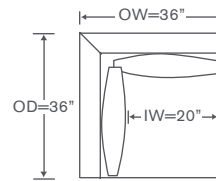

YARDAGE: 35 (54" Wide, Plain)

Also Available: Sofa

Available By the Inch

Custom Inquiries Invited

Adagio Schematics D222

Left/Right Sofa
D222 LAS/RAS

YARDAGE - 54" Wide, Plain: 18

Left/Right Loveseat
D222 LAL/RAL

YARDAGE - 54" Wide, Plain: 16

Left/Right Chaise
D222 LAH/RAH

YARDAGE - 54" Wide, Plain: 17

Corner Chair
D222 CC

YARDAGE - 54" Wide, Plain: 8.5