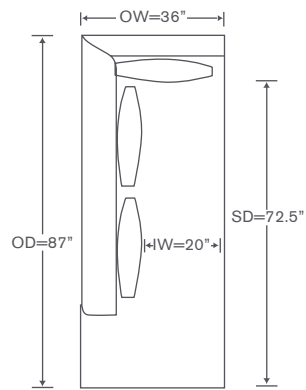

Adagio Sectional

D222 LAS 74 W

One Arm Sofa

OVERALL: 88W x 36D x 40H

SEAT: 20D 21H

ARM: 33H

INSIDE: 72W

D222 RAH 74 W

One Arm Chaise

OVERALL: 36W x 87D x 40H

SEAT: 72.5D 21H

ARM: 33H

INSIDE: 20W

FINISHES

 Maple Finishes

 Paint Finishes

YARDAGE: 35 (54" Wide, Plain)

Also Available: Sofa

Available By the Inch

Custom Inquiries Invited

Adagio Schematics D222

Left/Right Sofa
D222 LAS/RAS

YARDAGE - 54" Wide, Plain: 18

Left/Right Loveseat
D222 LAL/RAL

YARDAGE - 54" Wide, Plain: 16

Left/Right Chaise
D222 LAH/RAH

YARDAGE - 54" Wide, Plain: 17

Corner Chair
D222 CC

YARDAGE - 54" Wide, Plain: 8.5