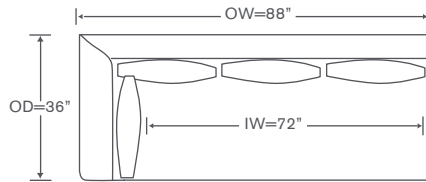

YARDAGE: 35 (54" Wide, Plain)

Also Available: Sofa

Available By the Inch

Custom Inquiries Invited

Adagio Schematics D222

Left/Right Sofa
D222 LAS/RAS

YARDAGE - 54" Wide, Plain: 18

Left/Right Loveseat
D222 LAL/RAL

YARDAGE - 54" Wide, Plain: 16

Left/Right Chaise
D222 LAH/RAH

YARDAGE - 54" Wide, Plain: 17

Corner Chair
D222 CC

YARDAGE - 54" Wide, Plain: 8.5