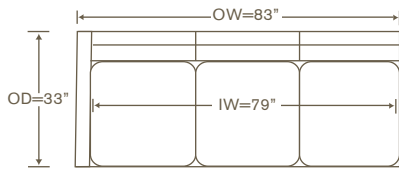

ALHAMBRA SECTIONAL AS640

ONE ARM SOFA • AS640LAS
OVERALL: W83 D33 H30.5
SEAT: D23 H18
ARM: H29
INSIDE: W79

Also Available: Swivel Chair and Curved Sofa
Available By The Inch
Custom Inquiries Invited

ONE ARM CHAISE • AS640RAH
OVERALL: W33 D64 H30.5
SEAT: D54 H18
ARM: H29
INSIDE: W25

ALHAMBRA SCHEMATICS AS640

Left/Right One Arm Sofa
AS640LAS/RAS

Left/Right Corner Sofa
AS640LCS/RCS

Left/Right One Arm Loveseat
AS640LAL/RAL

Left/Right One Arm Chaise
AS640LAH/RAH