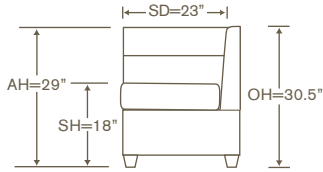

ALHAMBRA SECTIONAL AS640

ONE ARM SOFA • AS640LAS
OVERALL: W83 D33 H30.5
SEAT: D23 H18
ARM: H29
INSIDE: W79

Also Available: Swivel Chair and Curved Sofa
Available By The Inch
Custom Inquiries Invited

ONE ARM CHAISE • AS640RAH
OVERALL: W33 D64 H30.5
SEAT: D54 H18
ARM: H29
INSIDE: W25

ALHAMBRA SCHEMATICS AS640

Left/Right One Arm Sofa
AS640LAS/RAS

Left/Right Corner Sofa
AS640LCS/RCS

Left/Right One Arm Loveseat
AS640LAL/RAL

Left/Right One Arm Chaise
AS640LAH/RAH