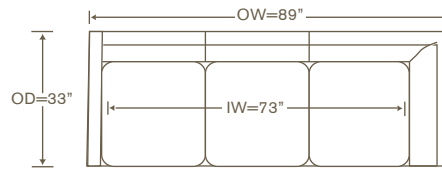

ALHAMBRA SECTIONAL AS640

ONE ARM SOFA • AS640LAS
OVERALL: W83 D33 H30.5
SEAT: D23 H18
ARM: H29
INSIDE: W79

Also Available: Swivel Chair and Curved Sofa
Available By The Inch
Custom Inquiries Invited

ONE ARM CHAISE • AS640RAH
OVERALL: W33 D64 H30.5
SEAT: D54 H18
ARM: H29
INSIDE: W25

ALHAMBRA SCHEMATICS AS640

Left/Right One Arm Sofa
AS640LAS/RAS

Left/Right Corner Sofa
AS640LCS/RCS

Left/Right One Arm Loveseat
AS640LAL/RAL

Left/Right One Arm Chaise
AS640LAH/RAH