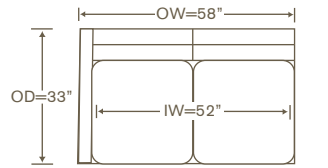

ALHAMBRA SECTIONAL AS640

ONE ARM SOFA • AS640LAS
OVERALL: W83 D33 H30.5
SEAT: D23 H18
ARM: H29
INSIDE: W79

Also Available: Swivel Chair and Curved Sofa
Available By The Inch
Custom Inquiries Invited

ONE ARM CHAISE • AS640RAH
OVERALL: W33 D64 H30.5
SEAT: D54 H18
ARM: H29
INSIDE: W25

ALHAMBRA SCHEMATICS AS640

Left/Right One Arm Sofa
AS640LAS/RAS

Left/Right Corner Sofa
AS640LCS/RCS

Left/Right One Arm Loveseat
AS640LAL/RAL

Left/Right One Arm Chaise
AS640LAH/RAH