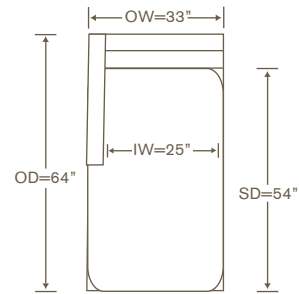

ALHAMBRA SCHEMATICS AS640

Left/Right One Arm Sofa
AS640LAS/RAS

Left/Right Corner Sofa
AS640LCS/RCS

Left/Right One Arm Loveseat
AS640LAL/RAL

Left/Right One Arm Chaise
AS640LAH/RAH