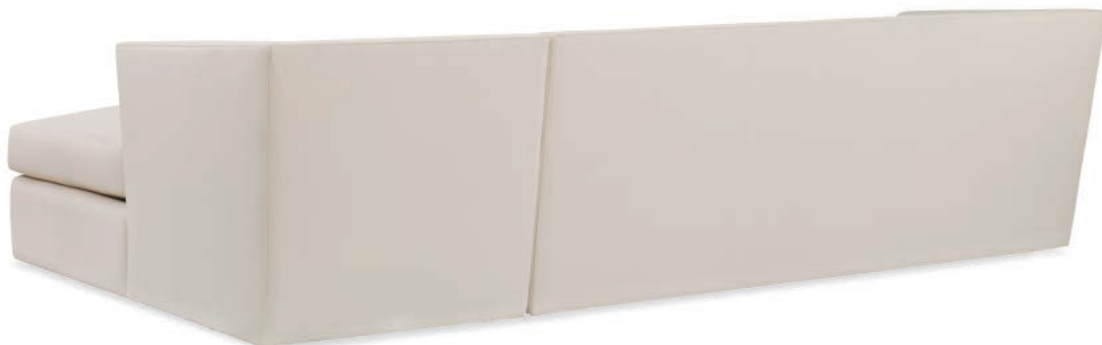

ALHAMBRA SECTIONAL AS640

ONE ARM SOFA • AS640LAS
OVERALL: W83 D33 H30.5
SEAT: D23 H18
ARM: H29
INSIDE: W79

Also Available: Swivel Chair and Curved Sofa
Available By The Inch
Custom Inquiries Invited

ONE ARM CHAISE • AS640RAH
OVERALL: W33 D64 H30.5
SEAT: D54 H18
ARM: H29
INSIDE: W25

ALHAMBRA SCHEMATICS AS640

Left/Right One Arm Sofa
AS640LAS/RAS

Left/Right Corner Sofa
AS640LCS/RCS

Left/Right One Arm Loveseat
AS640LAL/RAL

Left/Right One Arm Chaise
AS640LAH/RAH