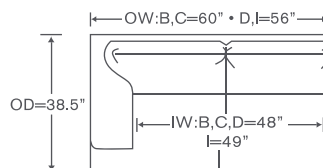

Allegro Deep Schematics 24L D

Left/Right Corner Sofa
24L DLCS/DRCS

YARDAGE – 54" Wide, Plain:
Leg: 23.5 Skirt: 25.75

Left/Right Loveseat
24L DLAL/DRAL

YARDAGE – 54" Wide, Plain:
Leg: 17.5 Skirt: 19.75

Left/Right Sofa
24L DLAS/DRAS

YARDAGE – 54" Wide, Plain:
Leg: 21.5 Skirt: 23.75

Corner
24L DCC

YARDAGE – 54" Wide, Plain:
Leg: 11.5 Skirt: 12.25

Left/Right Chaise
24L DLAH/DRAH

YARDAGE – 54" Wide, Plain:
Leg: 18 Skirt: 20.25

Allegro Standard Schematics 24L

Left/Right Corner Sofa
24L LCS/RCS

YARDAGE – 54" Wide, Plain:
Leg: 23.5 Skirt: 25.75

Left/Right Loveseat
24L LAL/RAL

YARDAGE – 54" Wide, Plain:
Leg: 17.5 Skirt: 19.75

Left/Right Sofa
24L LAS/RAS

YARDAGE – 54" Wide, Plain:
Leg: 21.5 Skirt: 23.75