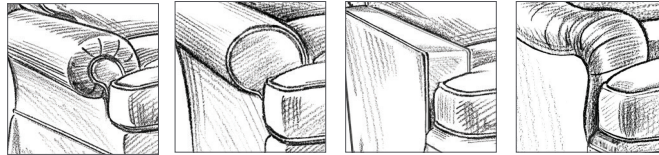

YARDAGE: 49.5 (54" Wide, Plain)

OPTIONS: Arm, Back & Base

Also Available: Deep Sectionals, Sofas, Chair & Ottoman

Available By the Inch

Custom Inquiries Invited

Allegro/Allegro Deep Options

ARMS

B
Pleated

C
Sock

D
Track

I
English

LOOSE BACKS

73
Round
Border

74
Knife

76
Square
Border
Recommended
for D arm only

SKIRTS