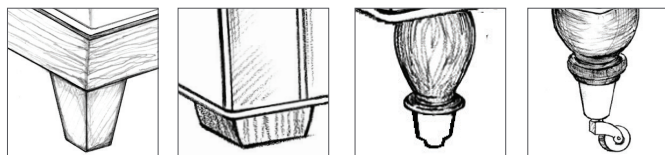

BASE/FEET

FB
Fixed
Base

R
Chow

*TF
Turned
w/Cap

*TC
Turned
w/Caster

*Antique Brass Standard. Polished Nickel Optional.