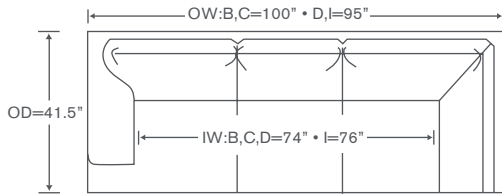

Allegro Deep Schematics 24L D

Left/Right Corner Sofa
24L DLCS/DRCS

YARDAGE – 54" Wide, Plain:
Leg: 23.5 Skirt: 25.75

Left/Right Loveseat
24L DLAL/DRAL

YARDAGE – 54" Wide, Plain:
Leg: 17.5 Skirt: 19.75

Left/Right Sofa
24L DLAS/DRAS

YARDAGE – 54" Wide, Plain:
Leg: 21.5 Skirt: 23.75

Corner
24L DCC

YARDAGE – 54" Wide, Plain:
Leg: 11.5 Skirt: 12.25

Left/Right Chaise
24L DLAH/DRAH

YARDAGE – 54" Wide, Plain:
Leg: 18 Skirt: 20.25

Allegro Standard Schematics 24L