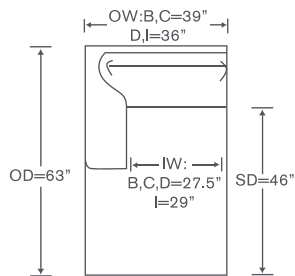

YARDAGE – 54" Wide, Plain:
Leg: 21.5 Skirt: 23.75

Corner
24L DCC

YARDAGE – 54" Wide, Plain:
Leg: 11.5 Skirt: 12.25

Left/Right Chaise
24L DLAH/DRAH

YARDAGE – 54" Wide, Plain:
Leg: 18 Skirt: 20.25

Allegro Standard Schematics 24L

Left/Right Corner Sofa
24L LCS/RCS

YARDAGE – 54" Wide, Plain:
Leg: 23.5 Skirt: 25.75

Left/Right Loveseat
24L LAL/RAL

YARDAGE – 54" Wide, Plain:
Leg: 17.5 Skirt: 19.75

Left/Right Sofa
24L LAS/RAS

YARDAGE – 54" Wide, Plain:
Leg: 21.5 Skirt: 23.75

Corner
24L CC

YARDAGE – 54" Wide, Plain:
Leg: 11.5 Skirt: 12.25

Left/Right Chaise
24L LAH/RAH

YARDAGE – 54" Wide, Plain:
Leg: 18 Skirt: 20.25