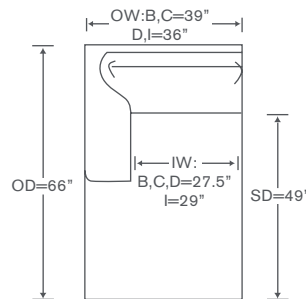

Allegro Deep Schematics 24L D

Left/Right Corner Sofa
24L DLCS/DRCS

YARDAGE – 54" Wide, Plain:
Leg: 23.5 Skirt: 25.75

Left/Right Loveseat
24L DLAL/DRAL

YARDAGE – 54" Wide, Plain:
Leg: 17.5 Skirt: 19.75

Left/Right Sofa
24L DLAS/DRAS

YARDAGE – 54" Wide, Plain:
Leg: 21.5 Skirt: 23.75

Corner
24L DCC

YARDAGE – 54" Wide, Plain:
Leg: 11.5 Skirt: 12.25

Left/Right Chaise
24L DLAH/DRAH

YARDAGE – 54" Wide, Plain:
Leg: 18 Skirt: 20.25

Allegro Standard Schematics 24L

Left/Right Corner Sofa
24L LCS/RCS

YARDAGE – 54" Wide, Plain:
Leg: 23.5 Skirt: 25.75

Left/Right Loveseat
24L LAL/RAL

YARDAGE – 54" Wide, Plain:
Leg: 17.5 Skirt: 19.75

Left/Right Sofa
24L LAS/RAS

YARDAGE – 54" Wide, Plain:
Leg: 21.5 Skirt: 23.75