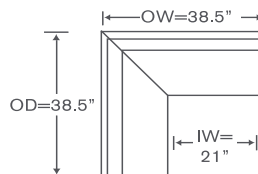

YARDAGE – 54" Wide, Plain:
Leg: 21.5 Skirt: 23.75

Corner
24L DCC

YARDAGE – 54" Wide, Plain:
Leg: 11.5 Skirt: 12.25

Left/Right Chaise
24L DLAH/DRAH

YARDAGE – 54" Wide, Plain:
Leg: 18 Skirt: 20.25

Allegro Standard Schematics 24L

Left/Right Corner Sofa
24L LCS/RCS

YARDAGE – 54" Wide, Plain:
Leg: 23.5 Skirt: 25.75

Left/Right Loveseat
24L LAL/RAL

YARDAGE – 54" Wide, Plain:
Leg: 17.5 Skirt: 19.75

Left/Right Sofa
24L LAS/RAS

YARDAGE – 54" Wide, Plain:
Leg: 21.5 Skirt: 23.75

Corner
24L CC

YARDAGE – 54" Wide, Plain:
Leg: 11.5 Skirt: 12.25

Left/Right Chaise
24L LAH/RAH

YARDAGE – 54" Wide, Plain:
Leg: 18 Skirt: 20.25