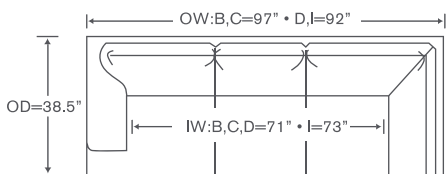

Allegro Deep Schematics 24L D

Left/Right Corner Sofa
24L DLCS/DRCS

YARDAGE – 54" Wide, Plain:
Leg: 23.5 Skirt: 25.75

Left/Right Loveseat
24L DLAL/DRAL

YARDAGE – 54" Wide, Plain:
Leg: 17.5 Skirt: 19.75

Left/Right Sofa
24L DLAS/DRAS

YARDAGE – 54" Wide, Plain:
Leg: 21.5 Skirt: 23.75

Corner
24L DCC

YARDAGE – 54" Wide, Plain:
Leg: 11.5 Skirt: 12.25

Left/Right Chaise
24L DLAH/DRAH

YARDAGE – 54" Wide, Plain:
Leg: 18 Skirt: 20.25

Allegro Standard Schematics 24L

Left/Right Corner Sofa
24L LCS/RCS

YARDAGE – 54" Wide, Plain:
Leg: 23.5 Skirt: 25.75

Left/Right Loveseat
24L LAL/RAL

YARDAGE – 54" Wide, Plain:
Leg: 17.5 Skirt: 19.75

Left/Right Sofa
24L LAS/RAS

YARDAGE – 54" Wide, Plain:
Leg: 21.5 Skirt: 23.75

Corner
24L CC

YARDAGE – 54" Wide, Plain:
Leg: 11.5 Skirt: 12.25

Left/Right Chaise
24L LAH/RAH

YARDAGE – 54" Wide, Plain:
Leg: 18 Skirt: 20.25