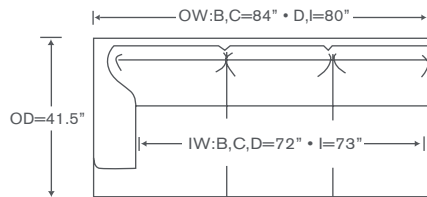

Allegro Deep Schematics 24L D

Left/Right Corner Sofa
24L DLCS/DRCS

YARDAGE – 54" Wide, Plain:
Leg: 23.5 Skirt: 25.75

Left/Right Loveseat
24L DLAL/DRAL

YARDAGE – 54" Wide, Plain:
Leg: 17.5 Skirt: 19.75

Left/Right Sofa
24L DLAS/DRAS

YARDAGE – 54" Wide, Plain:
Leg: 21.5 Skirt: 23.75

Corner
24L DCC

YARDAGE – 54" Wide, Plain:
Leg: 11.5 Skirt: 12.25

Left/Right Chaise
24L DLAH/DRAH

YARDAGE – 54" Wide, Plain:
Leg: 18 Skirt: 20.25

Allegro Standard Schematics 24L