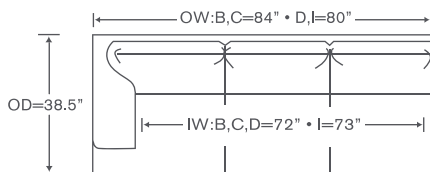

Allegro Deep Schematics 24L D

Left/Right Corner Sofa
24L DLCS/DRCS

YARDAGE – 54" Wide, Plain:
Leg: 23.5 Skirt: 25.75

Left/Right Loveseat
24L DLAL/DRAL

YARDAGE – 54" Wide, Plain:
Leg: 17.5 Skirt: 19.75

Left/Right Sofa
24L DLAS/DRAS

YARDAGE – 54" Wide, Plain:
Leg: 21.5 Skirt: 23.75

Corner
24L DCC

YARDAGE – 54" Wide, Plain:
Leg: 11.5 Skirt: 12.25

Left/Right Chaise
24L DLAH/DRAH

YARDAGE – 54" Wide, Plain:
Leg: 18 Skirt: 20.25

Allegro Standard Schematics 24L

Left/Right Corner Sofa
24L LCS/RCS

YARDAGE – 54" Wide, Plain:
Leg: 23.5 Skirt: 25.75

Left/Right Loveseat
24L LAL/RAL

YARDAGE – 54" Wide, Plain:
Leg: 17.5 Skirt: 19.75

Left/Right Sofa
24L LAS/RAS

YARDAGE – 54" Wide, Plain:
Leg: 21.5 Skirt: 23.75

Corner
24L CC

YARDAGE – 54" Wide, Plain:
Leg: 11.5 Skirt: 12.25

Left/Right Chaise
24L LAH/RAH

YARDAGE – 54" Wide, Plain:
Leg: 18 Skirt: 20.25