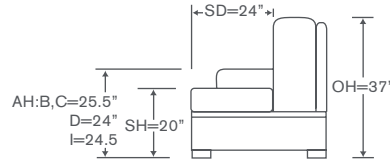

Allegro Deep Schematics 24L D

Left/Right Corner Sofa
24L DLCS/DRCS

YARDAGE – 54" Wide, Plain:
Leg: 23.5 Skirt: 25.75

Left/Right Loveseat
24L DLAL/DRAL

YARDAGE – 54" Wide, Plain:
Leg: 17.5 Skirt: 19.75

Left/Right Sofa
24L DLAS/DRAS

YARDAGE – 54" Wide, Plain:
Leg: 21.5 Skirt: 23.75

Corner
24L DCC

YARDAGE – 54" Wide, Plain:
Leg: 11.5 Skirt: 12.25

Left/Right Chaise
24L DLAH/DRAH

YARDAGE – 54" Wide, Plain:
Leg: 18 Skirt: 20.25

Allegro Standard Schematics 24L