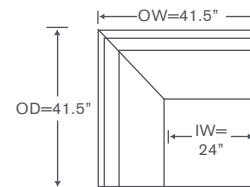

Allegro Deep Schematics 24L D

Left/Right Corner Sofa
24L DLCS/DRCS

YARDAGE – 54" Wide, Plain:
Leg: 23.5 Skirt: 25.75

Left/Right Loveseat
24L DLAL/DRAL

YARDAGE – 54" Wide, Plain:
Leg: 17.5 Skirt: 19.75

Left/Right Sofa
24L DLAS/DRAS

YARDAGE – 54" Wide, Plain:
Leg: 21.5 Skirt: 23.75

Corner
24L DCC

YARDAGE – 54" Wide, Plain:
Leg: 11.5 Skirt: 12.25

Left/Right Chaise
24L DLAH/DRAH

YARDAGE – 54" Wide, Plain:
Leg: 18 Skirt: 20.25

Allegro Standard Schematics 24L