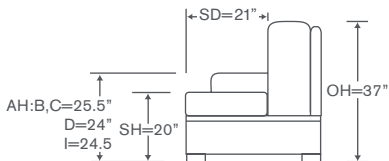

Allegro Deep Schematics 24L D

Left/Right Corner Sofa
24L DLCS/DRCS

YARDAGE – 54" Wide, Plain:
Leg: 23.5 Skirt: 25.75

Left/Right Loveseat
24L DLAL/DRAL

YARDAGE – 54" Wide, Plain:
Leg: 17.5 Skirt: 19.75

Left/Right Sofa
24L DLAS/DRAS

YARDAGE – 54" Wide, Plain:
Leg: 21.5 Skirt: 23.75

Corner
24L DCC

YARDAGE – 54" Wide, Plain:
Leg: 11.5 Skirt: 12.25

Left/Right Chaise
24L DLAH/DRAH

YARDAGE – 54" Wide, Plain:
Leg: 18 Skirt: 20.25

Allegro Standard Schematics 24L

Left/Right Corner Sofa
24L LCS/RCS

YARDAGE – 54" Wide, Plain:
Leg: 23.5 Skirt: 25.75

Left/Right Loveseat
24L LAL/RAL

YARDAGE – 54" Wide, Plain:
Leg: 17.5 Skirt: 19.75

Left/Right Sofa
24L LAS/RAS

YARDAGE – 54" Wide, Plain:
Leg: 21.5 Skirt: 23.75