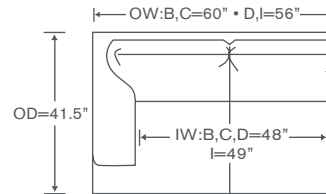

Allegro Deep Schematics 24L D

Left/Right Corner Sofa
24L DLCS/DRCS

YARDAGE – 54" Wide, Plain:
Leg: 23.5 Skirt: 25.75

Left/Right Loveseat
24L DLAL/DRAL

YARDAGE – 54" Wide, Plain:
Leg: 17.5 Skirt: 19.75

Left/Right Sofa
24L DLAS/DRAS

YARDAGE – 54" Wide, Plain:
Leg: 21.5 Skirt: 23.75

Corner
24L DCC

YARDAGE – 54" Wide, Plain:
Leg: 11.5 Skirt: 12.25

Left/Right Chaise
24L DLAH/DRAH

YARDAGE – 54" Wide, Plain:
Leg: 18 Skirt: 20.25

Allegro Standard Schematics 24L