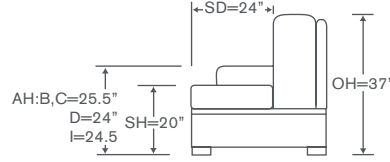

Left/Right Corner Sofa
24L LCS/RCS

YARDAGE – 54" Wide, Plain:
Leg: 23.5 Skirt: 25.75

Left/Right Loveseat
24L LAL/RAL

YARDAGE – 54" Wide, Plain:
Leg: 17.5 Skirt: 19.5

Left/Right Sofa
24L LAS/RAS

YARDAGE – 54" Wide, Plain:
Leg: 21.5 Skirt: 23.75

Corner
24L CC

YARDAGE – 54" Wide, Plain:
Leg: 11.5 Skirt: 12.25

Left/Right Chaise
24L LAH/RAH

YARDAGE – 54" Wide, Plain:
Leg: 18 Skirt: 20.25

Allegro Deep Schematics 24L D

Left/Right Corner Sofa
24L DLCS/DRCS

YARDAGE – 54" Wide, Plain:
Leg: 23.5 Skirt: 25.75

Left/Right Loveseat
24L DLAL/DRAL

YARDAGE – 54" Wide, Plain:
Leg: 17.5 Skirt: 19.5

Left/Right Sofa
24L DLAS/DRAS

YARDAGE – 54" Wide, Plain:
Leg: 21.5 Skirt: 23.75

Corner
24L DCC

YARDAGE – 54" Wide, Plain:
Leg: 11.5 Skirt: 12.25

Left/Right Chaise
24L DLAH/DRAH

YARDAGE – 54" Wide, Plain:
Leg: 18 Skirt: 20.25