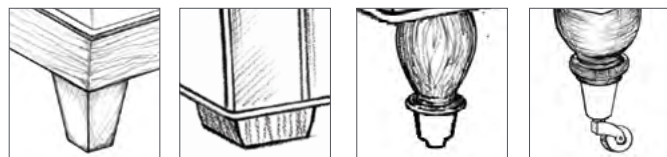

LOOSE BACKS

73 Round Border 74 Knife 76 Square Border
Recommended for D arm only

SKIRTS

N Dressmaker OO Dress Waterfall

BASE/FEET

FB Fixed Base R Chow TF Turned w/Cap TC Turned w/Caster

Allegro Standard Schematics 24L

Left/Right Corner Sofa
24L LCS/RCS

YARDAGE – 54" Wide, Plain:
Leg: 23.5 Skirt: 25.75

Left/Right Loveseat
24L LAL/RAL

YARDAGE – 54" Wide, Plain:
Leg: 17.5 Skirt: 19.5

Left/Right Sofa
24L LAS/RAS

YARDAGE – 54" Wide, Plain:
Leg: 21.5 Skirt: 23.75

Corner
24L CC

YARDAGE – 54" Wide, Plain:
Leg: 11.5 Skirt: 12.25

Left/Right Chaise
24L LAH/RAH

YARDAGE – 54" Wide, Plain:
Leg: 18 Skirt: 20.25

Allegro Deep Schematics 24L D

Left/Right Corner Sofa
24L DLCS/DRCS