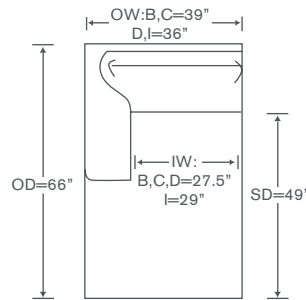

Corner
24L CC

YARDAGE – 54" Wide, Plain:
Leg: 11.5 Skirt: 12.25

Left/Right Chaise
24L LAH/RAH

YARDAGE – 54" Wide, Plain:
Leg: 18 Skirt: 20.25

Allegro Deep Schematics 24L D

Left/Right Corner Sofa
24L DLCS/DRCS

YARDAGE – 54" Wide, Plain:
Leg: 23.5 Skirt: 25.75

Left/Right Loveseat
24L DLAL/DRAL

YARDAGE – 54" Wide, Plain:
Leg: 17.5 Skirt: 19.5

Left/Right Sofa
24L DLAS/DRAS

YARDAGE – 54" Wide, Plain:
Leg: 21.5 Skirt: 23.75

Corner
24L DCC

YARDAGE – 54" Wide, Plain:
Leg: 11.5 Skirt: 12.25

Left/Right Chaise
24L DLAH/DRAH

YARDAGE – 54" Wide, Plain:
Leg: 18 Skirt: 20.25