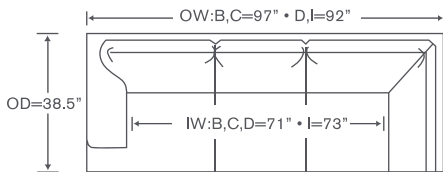

YARDAGE: 45 (54" Wide, Plain)

OPTIONS: Arm, Back & Base Options

Also Available: Deep Sectionals, Sofas, Chair & Ottoman

Available By the Inch

Custom Inquiries Invited

Allegro/Allegro Deep Options

ARMS

B Pleated C Sock D Track I English

Left/Right Corner Sofa
24L LCS/RCS

YARDAGE – 54" Wide, Plain:
Leg: 23.5 Skirt: 25.75

Left/Right Loveseat
24L LAL/RAL

YARDAGE – 54" Wide, Plain:
Leg: 17.5 Skirt: 19.5

Left/Right Sofa
24L LAS/RAS

YARDAGE – 54" Wide, Plain:
Leg: 21.5 Skirt: 23.75

Corner
24L CC

YARDAGE – 54" Wide, Plain:
Leg: 11.5 Skirt: 12.25

Left/Right Chaise
24L LAH/RAH

YARDAGE – 54" Wide, Plain:
Leg: 18 Skirt: 20.25

Allegro Deep Schematics 24L D

Left/Right Corner Sofa
24L DLCS/DRCS