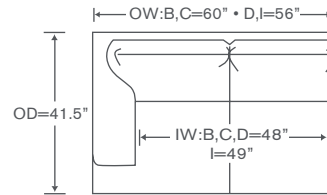

Left/Right Corner Sofa
24L LCS/RCS

YARDAGE – 54" Wide, Plain:
Leg: 23.5 Skirt: 25.75

Left/Right Loveseat
24L LAL/RAL

YARDAGE – 54" Wide, Plain:
Leg: 17.5 Skirt: 19.5

Left/Right Sofa
24L LAS/RAS

YARDAGE – 54" Wide, Plain:
Leg: 21.5 Skirt: 23.75

Corner
24L CC

YARDAGE – 54" Wide, Plain:
Leg: 11.5 Skirt: 12.25

Left/Right Chaise
24L LAH/RAH

YARDAGE – 54" Wide, Plain:
Leg: 18 Skirt: 20.25

Allegro Deep Schematics 24L D

Left/Right Corner Sofa
24L DLCS/DRCS

YARDAGE – 54" Wide, Plain:
Leg: 23.5 Skirt: 25.75

Left/Right Loveseat
24L DLAL/DRAL

YARDAGE – 54" Wide, Plain:
Leg: 17.5 Skirt: 19.5

Left/Right Sofa
24L DLAS/DRAS

YARDAGE – 54" Wide, Plain:
Leg: 21.5 Skirt: 23.75

Corner
24L DCC

YARDAGE – 54" Wide, Plain:
Leg: 11.5 Skirt: 12.25

Left/Right Chaise
24L DLAH/DRAH

YARDAGE – 54" Wide, Plain:
Leg: 18 Skirt: 20.25