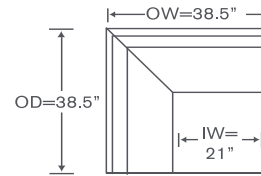

Left/Right Corner Sofa
24L LCS/RCS

YARDAGE – 54" Wide, Plain:
Leg: 23.5 Skirt: 25.75

Left/Right Loveseat
24L LAL/RAL

YARDAGE – 54" Wide, Plain:
Leg: 17.5 Skirt: 19.5

Left/Right Sofa
24L LAS/RAS

YARDAGE – 54" Wide, Plain:
Leg: 21.5 Skirt: 23.75

Corner
24L CC

YARDAGE – 54" Wide, Plain:
Leg: 11.5 Skirt: 12.25

Left/Right Chaise
24L LAH/RAH

YARDAGE – 54" Wide, Plain:
Leg: 18 Skirt: 20.25

Allegro Deep Schematics 24L D

Left/Right Corner Sofa
24L DLCS/DRCS