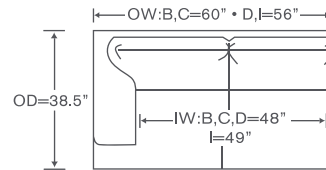

Left/Right Corner Sofa
24L LCS/RCS

YARDAGE – 54" Wide, Plain:
Leg: 23.5 Skirt: 25.75

Left/Right Loveseat
24L LAL/RAL

YARDAGE – 54" Wide, Plain:
Leg: 17.5 Skirt: 19.5

Left/Right Sofa
24L LAS/RAS

YARDAGE – 54" Wide, Plain:
Leg: 21.5 Skirt: 23.75

Corner
24L CC

YARDAGE – 54" Wide, Plain:
Leg: 11.5 Skirt: 12.25

Left/Right Chaise
24L LAH/RAH

YARDAGE – 54" Wide, Plain:
Leg: 18 Skirt: 20.25

Allegro Deep Schematics 24L D

Left/Right Corner Sofa
24L DLCS/DRCS