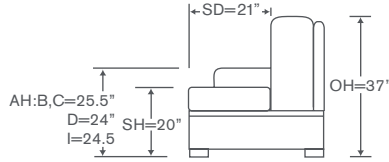

Left/Right Corner Sofa
24L LCS/RCS

YARDAGE – 54" Wide, Plain:
Leg: 23.5 Skirt: 25.75

Left/Right Loveseat
24L LAL/RAL

YARDAGE – 54" Wide, Plain:
Leg: 17.5 Skirt: 19.5

Left/Right Sofa
24L LAS/RAS

YARDAGE – 54" Wide, Plain:
Leg: 21.5 Skirt: 23.75

Corner
24L CC

YARDAGE – 54" Wide, Plain:
Leg: 11.5 Skirt: 12.25

Left/Right Chaise
24L LAH/RAH

YARDAGE – 54" Wide, Plain:
Leg: 18 Skirt: 20.25

Allegro Deep Schematics 24L D

Left/Right Corner Sofa
24L DLCS/DRCS