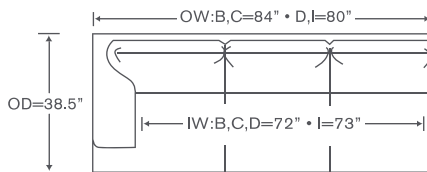

Left/Right Corner Sofa
24L LCS/RCS

YARDAGE – 54" Wide, Plain:
Leg: 23.5 Skirt: 25.75

Left/Right Loveseat
24L LAL/RAL

YARDAGE – 54" Wide, Plain:
Leg: 17.5 Skirt: 19.5

Left/Right Sofa
24L LAS/RAS

YARDAGE – 54" Wide, Plain:
Leg: 21.5 Skirt: 23.75

Corner
24L CC

YARDAGE – 54" Wide, Plain:
Leg: 11.5 Skirt: 12.25

Left/Right Chaise
24L LAH/RAH

YARDAGE – 54" Wide, Plain:
Leg: 18 Skirt: 20.25

Allegro Deep Schematics 24L D

Left/Right Corner Sofa
24L DLCS/DRCS