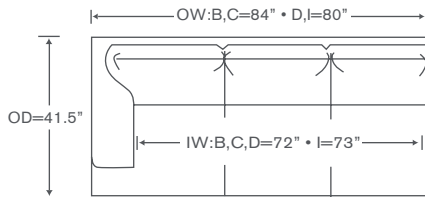

Left/Right Corner Sofa
24L LCS/RCS

YARDAGE – 54" Wide, Plain:
Leg: 23.5 Skirt: 25.75

Left/Right Loveseat
24L LAL/RAL

YARDAGE – 54" Wide, Plain:
Leg: 17.5 Skirt: 19.5

Left/Right Sofa
24L LAS/RAS

YARDAGE – 54" Wide, Plain:
Leg: 21.5 Skirt: 23.75

Corner
24L CC

YARDAGE – 54" Wide, Plain:
Leg: 11.5 Skirt: 12.25

Left/Right Chaise
24L LAH/RAH

YARDAGE – 54" Wide, Plain:
Leg: 18 Skirt: 20.25

Allegro Deep Schematics 24L D

Left/Right Corner Sofa
24L DLCS/DRCS

YARDAGE – 54" Wide, Plain:
Leg: 23.5 Skirt: 25.75

Left/Right Loveseat
24L DLAL/DRAL

YARDAGE – 54" Wide, Plain:
Leg: 17.5 Skirt: 19.5

Left/Right Sofa
24L DLAS/DRAS

YARDAGE – 54" Wide, Plain:
Leg: 21.5 Skirt: 23.75

Corner
24L DCC

YARDAGE – 54" Wide, Plain:
Leg: 11.5 Skirt: 12.25

Left/Right Chaise
24L DLAH/DRAH

YARDAGE – 54" Wide, Plain:
Leg: 18 Skirt: 20.25