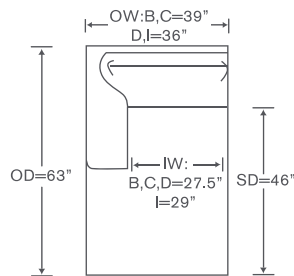

Left/Right Corner Sofa
24L LCS/RCS

YARDAGE – 54" Wide, Plain:
Leg: 23.5 Skirt: 25.75

Left/Right Loveseat
24L LAL/RAL

YARDAGE – 54" Wide, Plain:
Leg: 17.5 Skirt: 19.5

Left/Right Sofa
24L LAS/RAS

YARDAGE – 54" Wide, Plain:
Leg: 21.5 Skirt: 23.75

Corner
24L CC

YARDAGE – 54" Wide, Plain:
Leg: 11.5 Skirt: 12.25

Left/Right Chaise
24L LAH/RAH

YARDAGE – 54" Wide, Plain:
Leg: 18 Skirt: 20.25

Allegro Deep Schematics 24L D

Left/Right Corner Sofa
24L DLCS/DRCS