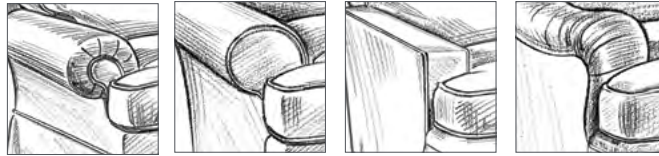

YARDAGE: 45 (54" Wide, Plain)

OPTIONS: Arm, Back & Base Options

Also Available: Deep Sectionals, Sofas, Chair & Ottoman

Available By the Inch

Custom Inquiries Invited

Allegro/Allegro Deep Options

ARMS

B Pleated C Sock D Track I English

LOOSE BACKS

73 Round Border 74 Knife 76 Square Border
Recommended for D arm only

SKIRTS

N Dressmaker OO Dress Waterfall

BASE/FEET

FB Fixed Base R Chow TF Turned w/Cap TC Turned w/Caster

Allegro Standard Schematics 24L

Left/Right Corner Sofa
24L LCS/RCS

YARDAGE – 54" Wide, Plain:
Leg: 23.5 Skirt: 25.75

Left/Right Loveseat
24L LAL/RAL

YARDAGE – 54" Wide, Plain:
Leg: 17.5 Skirt: 19.5

Left/Right Sofa
24L LAS/RAS

YARDAGE – 54" Wide, Plain:
Leg: 21.5 Skirt: 23.75