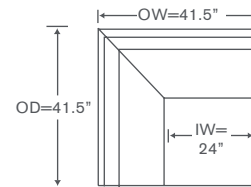

Left/Right Corner Sofa
24L LCS/RCS

YARDAGE – 54" Wide, Plain:
Leg: 23.5 Skirt: 25.75

Left/Right Loveseat
24L LAL/RAL

YARDAGE – 54" Wide, Plain:
Leg: 17.5 Skirt: 19.5

Left/Right Sofa
24L LAS/RAS

YARDAGE – 54" Wide, Plain:
Leg: 21.5 Skirt: 23.75

Corner
24L CC

YARDAGE – 54" Wide, Plain:
Leg: 11.5 Skirt: 12.25

Left/Right Chaise
24L LAH/RAH

YARDAGE – 54" Wide, Plain:
Leg: 18 Skirt: 20.25

Allegro Deep Schematics 24L D

Left/Right Corner Sofa
24L DLCS/DRCS

YARDAGE – 54" Wide, Plain:
Leg: 23.5 Skirt: 25.75

Left/Right Loveseat
24L DLAL/DRAL

YARDAGE – 54" Wide, Plain:
Leg: 17.5 Skirt: 19.5

Left/Right Sofa
24L DLAS/DRAS

YARDAGE – 54" Wide, Plain:
Leg: 21.5 Skirt: 23.75

Corner
24L DCC

YARDAGE – 54" Wide, Plain:
Leg: 11.5 Skirt: 12.25

Left/Right Chaise
24L DLAH/DRAH

YARDAGE – 54" Wide, Plain:
Leg: 18 Skirt: 20.25