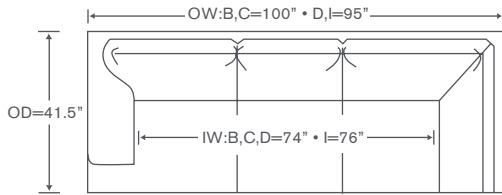

Left/Right Corner Sofa
24L LCS/RCS

YARDAGE – 54" Wide, Plain:
Leg: 23.5 Skirt: 25.75

Left/Right Loveseat
24L LAL/RAL

YARDAGE – 54" Wide, Plain:
Leg: 17.5 Skirt: 19.5

Left/Right Sofa
24L LAS/RAS

YARDAGE – 54" Wide, Plain:
Leg: 21.5 Skirt: 23.75

Corner
24L CC

YARDAGE – 54" Wide, Plain:
Leg: 11.5 Skirt: 12.25

Left/Right Chaise
24L LAH/RAH

YARDAGE – 54" Wide, Plain:
Leg: 18 Skirt: 20.25

Allegro Deep Schematics 24L D

Left/Right Corner Sofa
24L DLCS/DRCS

YARDAGE – 54" Wide, Plain:
Leg: 23.5 Skirt: 25.75

Left/Right Loveseat
24L DLAL/DRAL

YARDAGE – 54" Wide, Plain:
Leg: 17.5 Skirt: 19.5

Left/Right Sofa
24L DLAS/DRAS

YARDAGE – 54" Wide, Plain:
Leg: 21.5 Skirt: 23.75

Corner
24L DCC

YARDAGE – 54" Wide, Plain:
Leg: 11.5 Skirt: 12.25

Left/Right Chaise
24L DLAH/DRAH

YARDAGE – 54" Wide, Plain:
Leg: 18 Skirt: 20.25