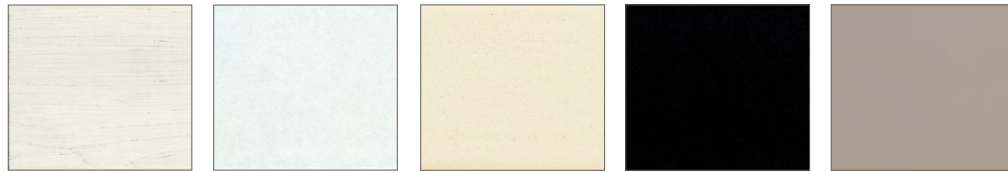

ASH FINISHES

CALISTOGA

DOVE

TIMBER

VELLUM

SHADOW

PAINT FINISHES

ANTIQUE WHITE

WHITE

CREAM

BLACK

DISTANT GRAY

ASH

WEATHERED
WHITE

WEATHERED
ZINC

WEATHERED
DRIFTWOOD

ANTIQUE BRONZE
AGED

ANTIQUE SILVER
AGED

Custom finishes with quote and strike off.
Photography is, at best, representative of color.