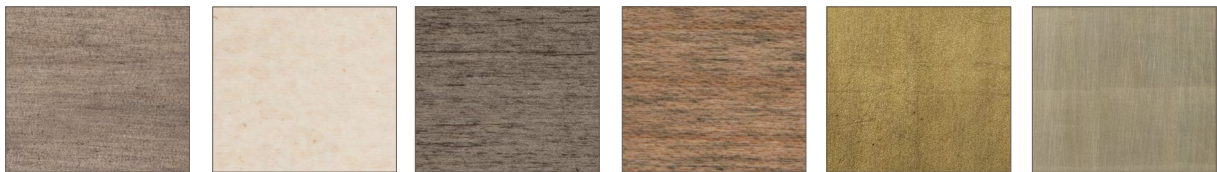

ASH FINISHES

CALISTOGA

DOVE

TIMBER

VELLUM

SHADOW

PAINT FINISHES

ANTIQUE WHITE

WHITE

CREAM

BLACK

DISTANT GRAY

ASH

WEATHERED
WHITE

WEATHERED
ZINC

WEATHERED
DRIFTWOOD

ANTIQUE BRONZE
AGED

ANTIQUE SILVER
AGED

Custom finishes with quote and strike off.
Photography is, at best, representative of color.