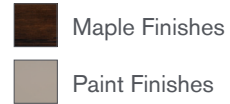

Avenue Dining Tables

WD23/96RE

OVERALL: 96-120W x 48D x 30H
INSIDE: 54W

FEATURES: Brass or Nickel Foot Plates
OPTIONS: 24" Center Leaf (WD23/96RE)
Combination Finishes

WD23/120RE

OVERALL: 120W x 48D x 30H
INSIDE: 78W

FINISHES

Shown with Optional Antique Bronze Paint Trim
Custom Inquiries Invited