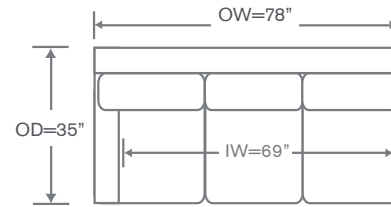

### S822-RAH MM

One Arm Chaise  
Medium Block Base Option  
OVERALL: 36W x 61D x 34H  
SEAT: 48D 20H  
ARM: 24H  
INSIDE: 29W

### FINISHES & BASES

-  Maple Finishes
-  Paint Finishes
-  Smart Base Options

Also Available: Sofas, Chair & Ottoman  
Custom Inquiries Invited  
Contrast Bias Welt Additional

Babson Schematics S822

Left/Right Corner Sofa  
S822-LCS/RCS

Left/Right Sofa  
S822-LAS/RAS

Left/Right Loveseat  
S822-LAL/RAL

Corner Chair  
S822-CC

Left/Right Chaise  
S822-LAH/RAH

Height dimensions shown will vary based on leg selection.