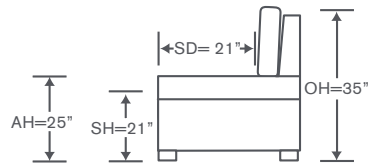

Babson Schematics S822

Left/Right Corner Sofa
S822-LCS/RCS