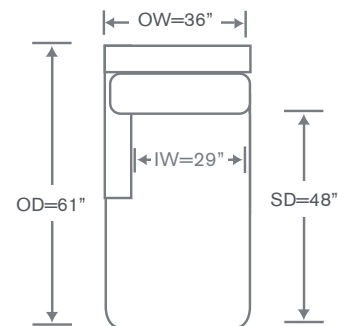

### S822-RAH MM

One Arm Chaise  
Medium Block Base Option  
OVERALL: 36W x 61D x 34H  
SEAT: 48D 20H  
ARM: 24H  
INSIDE: 29W

### FINISHES & BASES

-  Maple Finishes
-  Paint Finishes
-  Smart Base Options

Also Available: Sofas, Chair & Ottoman  
Custom Inquiries Invited  
Contrast Bias Welt Additional

Babson Schematics S822

Left/Right Corner Sofa  
S822-LCS/RCS

Left/Right Sofa  
S822-LAS/RAS

Left/Right Loveseat  
S822-LAL/RAL

Corner Chair  
S822-CC

Left/Right Chaise  
S822-LAH/RAH

Height dimensions shown will vary based on leg selection.