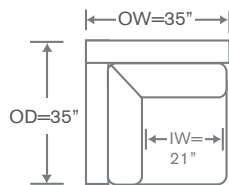

### S822-RAH MM

One Arm Chaise  
Medium Block Base Option  
OVERALL: 36W x 61D x 34H  
SEAT: 48D 20H  
ARM: 24H  
INSIDE: 29W

### FINISHES & BASES

-  Maple Finishes
-  Paint Finishes
-  Smart Base Options

Also Available: Sofas, Chair & Ottoman  
Custom Inquiries Invited  
Contrast Bias Welt Additional

Babson Schematics S822

Left/Right Corner Sofa  
S822-LCS/RCS

Left/Right Sofa  
S822-LAS/RAS

Left/Right Loveseat  
S822-LAL/RAL

Corner Chair  
S822-CC

Left/Right Chaise  
S822-LAH/RAH

Height dimensions shown will vary based on leg selection.