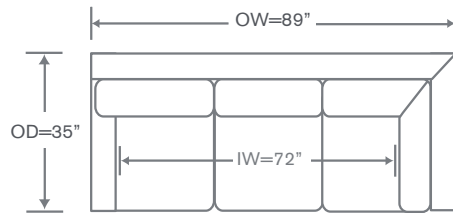

Babson Schematics S822

Left/Right Corner Sofa
S822-LCS/RCS