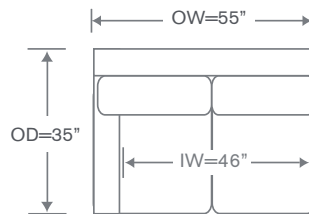

### S822-RAH MM

One Arm Chaise  
Medium Block Base Option  
OVERALL: 36W x 61D x 34H  
SEAT: 48D 20H  
ARM: 24H  
INSIDE: 29W

### FINISHES & BASES

-  Maple Finishes
-  Paint Finishes
-  Smart Base Options

Also Available: Sofas, Chair & Ottoman  
Custom Inquiries Invited  
Contrast Bias Welt Additional

Babson Schematics S822

Left/Right Corner Sofa  
S822-LCS/RCS

Left/Right Sofa  
S822-LAS/RAS

Left/Right Loveseat  
S822-LAL/RAL

Corner Chair  
S822-CC

Left/Right Chaise  
S822-LAH/RAH

Height dimensions shown will vary based on leg selection.