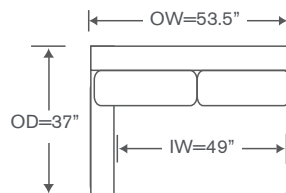

Boulevard Sectional

FS485-LAL & RAL

One Arm Loveseats

OVERALL: 53.5W x 37D x 30H

SEAT: 23.5D 17.5H

ARM: 21.5H

INSIDE: 49W

YARDAGE: 27.5 (54" Wide, Plain)

OPTIONS: Wood or Acrylic Legs

Also Available: Stand Alone Wedge

Custom Inquiries Invited

FS485-CC

Corner Chair

OVERALL: 37W x 37D x 30H

SEAT: 23.5D 17.5H

INSIDE: 17.5W

FINISHES & LEGS

 Maple Finishes

 Paint Finishes

 Wood

 Acrylic

Boulevard Schematics FS485

Armless Chair
FS485-AC

YARDAGE – 54" Wide, Plain: 7.5

Corner Chair
FS485-CC

YARDAGE – 54" Wide, Plain: 12

Left/Right Loveseat
FS485-LAL/RAL

YARDAGE – 54" Wide, Plain: 15.5

Wedge
FS485-WDG

YARDAGE – 54" Wide, Plain: 24.5