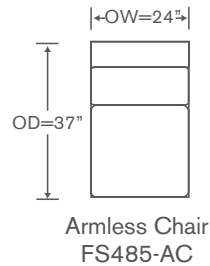

Boulevard Sectional

FS485-LAL & RAL

One Arm Loveseats

OVERALL: 53.5W x 37D x 30H

SEAT: 23.5D 17.5H

ARM: 21.5H

INSIDE: 49W

YARDAGE: 27.5 (54" Wide, Plain)

OPTIONS: Wood or Acrylic Legs

Also Available: Stand Alone Wedge

Custom Inquiries Invited

FS485-CC

Corner Chair

OVERALL: 37W x 37D x 30H

SEAT: 23.5D 17.5H

INSIDE: 17.5W

FINISHES & LEGS

 Maple Finishes

 Paint Finishes

 Wood

 Acrylic

Boulevard Schematics FS485

Armless Chair
FS485-AC

YARDAGE – 54" Wide, Plain: 7.5

Corner Chair
FS485-CC

YARDAGE – 54" Wide, Plain: 12

Left/Right Loveseat
FS485-LAL/RAL

YARDAGE – 54" Wide, Plain: 15.5

Wedge
FS485-WDG

YARDAGE – 54" Wide, Plain: 24.5