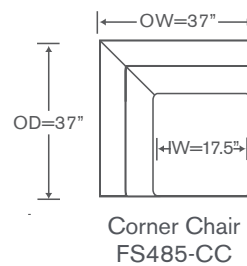

Boulevard Sectional

FS485-LAL & RAL

One Arm Loveseats

OVERALL: 53.5W x 37D x 30H

SEAT: 23.5D 17.5H

ARM: 21.5H

INSIDE: 49W

YARDAGE: 27.5 (54" Wide, Plain)

OPTIONS: Wood or Acrylic Legs

Also Available: Stand Alone Wedge

Custom Inquiries Invited

FS485-CC

Corner Chair

OVERALL: 37W x 37D x 30H

SEAT: 23.5D 17.5H

INSIDE: 17.5W

FINISHES & LEGS

 Maple Finishes

 Paint Finishes

 Wood

 Acrylic

Boulevard Schematics FS485

Armless Chair
FS485-AC

YARDAGE – 54" Wide, Plain: 7.5

Corner Chair
FS485-CC

YARDAGE – 54" Wide, Plain: 12

Left/Right Loveseat
FS485-LAL/RAL

YARDAGE – 54" Wide, Plain: 15.5

Wedge
FS485-WDG

YARDAGE – 54" Wide, Plain: 24.5