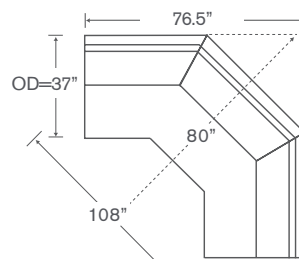

Boulevard Sectional

FS485-LAL & RAL

One Arm Loveseats

OVERALL: 53.5W x 37D x 30H

SEAT: 23.5D 17.5H

ARM: 21.5H

INSIDE: 49W

YARDAGE: 27.5 (54" Wide, Plain)

OPTIONS: Wood or Acrylic Legs

Also Available: Stand Alone Wedge

Custom Inquiries Invited

FS485-CC

Corner Chair

OVERALL: 37W x 37D x 30H

SEAT: 23.5D 17.5H

INSIDE: 17.5W

FINISHES & LEGS

 Maple Finishes

 Paint Finishes

 Wood

 Acrylic

Boulevard Schematics FS485

Armless Chair
FS485-AC

YARDAGE – 54" Wide, Plain: 7.5

Corner Chair
FS485-CC

YARDAGE – 54" Wide, Plain: 12

Left/Right Loveseat
FS485-LAL/RAL

YARDAGE – 54" Wide, Plain: 15.5

Wedge
FS485-WDG

YARDAGE – 54" Wide, Plain: 24.5