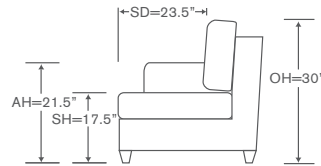

OPTIONS: Wood or Acrylic Legs

Also Available: Stand Alone Wedge

Custom Inquiries Invited

FS485-CC

Corner Chair

OVERALL: 37W x 37D x 30H

SEAT: 23.5D 17.5H

INSIDE: 17.5W

FINISHES & LEGS

 Maple Finishes

 Paint Finishes

 Wood

 Acrylic

Boulevard Schematics FS485

Armless Chair
FS485-AC

YARDAGE – 54" Wide, Plain: 7.5

Corner Chair
FS485-CC

YARDAGE – 54" Wide, Plain: 12

Left/Right Loveseat
FS485-LAL/RAL

YARDAGE – 54" Wide, Plain: 15.5

Wedge
FS485-WDG

YARDAGE – 54" Wide, Plain: 24.5