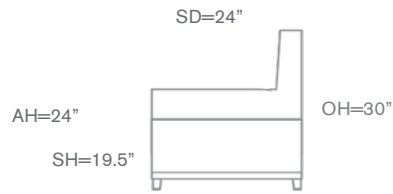

Brant Sectional

PL327LAS & RAS

One Arm Sofas

OVERALL: 81W x 37D x 30H

SEAT: 24D 19.5H

ARM: 24H

INSIDE: 73W

PL327CC

Corner Chair

OVERALL: 37W x 37D x 30H

SEAT: 24D 19.5H

INSIDE: 24W

FINISHES

Edge Maple Finishes

Also Available: Sofa, Chair & Ottoman

Brant Schematics PL327