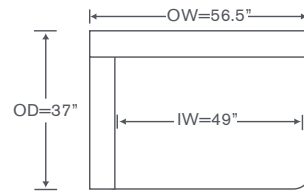

Left/Right Loveseat
PL327LAL/RAL