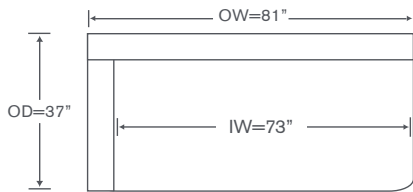

Corner Chair

OVERALL: 37W x 37D x 30H

SEAT: 24D 19.5H

INSIDE: 24W

FINISHES

Edge Maple Finishes

Also Available: Sofa, Chair & Ottoman

Brant Schematics PL327