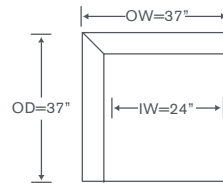

Corner Chair
PL327CC