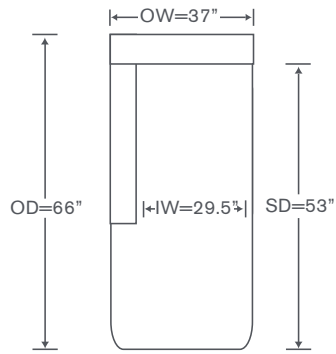

Corner Chair

OVERALL: 37W x 37D x 30H

SEAT: 24D 19.5H

INSIDE: 24W

FINISHES

Edge Maple Finishes

Also Available: Sofa, Chair & Ottoman

Brant Schematics PL327

Left/Right Sofa
PL327LAS/RAS

Left/Right Loveseat
PL327LAL/RAL

Left/Right Chaise
PL327LAH/RAH

Corner Chair
PL327CC