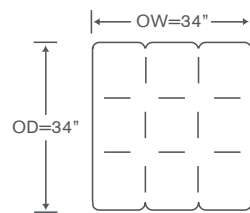

**Broad Sectional**

**AS811LAL**

One Arm Loveseat

OVERALL: 68W x 34D x 31H

SEAT: 22D 17H

ARM: 23.5H

INSIDE: 56W

**AS811RAH**

One Arm Chaise

OVERALL: 46W x 67D x 31H

SEAT: 55D 17H

ARM: 23.5H

INSIDE: 34W

**AS811ALS**

Armless Loveseat

OVERALL: 56W x 34D x 31H

SEAT: 22D 17H

**AS811S-B**

Square Bumper Ottoman

OVERALL: 34W x 34D x 17H

FEATURES: Biscuit Tuft

Recessed Legs- Walnut Finish Only

Custom Inquiries Invited

## Broad Schematics AS811

Left/Right Loveseat  
AS811LAL/RAL

Armless Loveseat  
AS811ALS

Left/Right Chaise  
AS811LAH/RAH

Armless Chair  
AS811AC

Square Bumper Ottoman  
AS811S-B