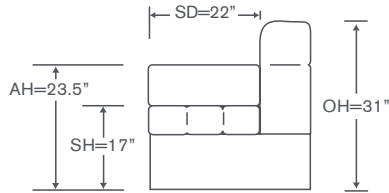

One Arm Chaise

OVERALL: 46W x 67D x 31H

SEAT: 55D 17H

ARM: 23.5H

INSIDE: 34W

**AS811ALS**

Armless Loveseat

OVERALL: 56W x 34D x 31H

SEAT: 22D 17H

**AS811S-B**

Square Bumper Ottoman

OVERALL: 34W x 34D x 17H

FEATURES: Biscuit Tuft

Recessed Legs- Walnut Finish Only

Custom Inquiries Invited

## Broad Schematics AS811

Left/Right Loveseat  
AS811LAL/RAL

Armless Loveseat  
AS811ALS

Left/Right Chaise  
AS811LAH/RAH

Armless Chair  
AS811AC

Square Bumper Ottoman  
AS811S-B