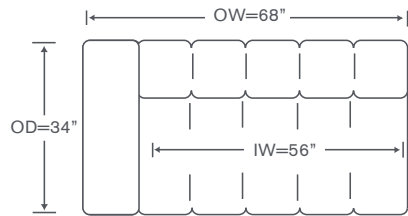

**Broad Sectional**

**AS811LAL**

One Arm Loveseat

OVERALL: 68W x 34D x 31H

SEAT: 22D 17H

ARM: 23.5H

INSIDE: 56W

**AS811RAH**

One Arm Chaise

OVERALL: 46W x 67D x 31H

SEAT: 55D 17H

ARM: 23.5H

INSIDE: 34W

**AS811ALS**

Armless Loveseat

OVERALL: 56W x 34D x 31H

SEAT: 22D 17H

**AS811S-B**

Square Bumper Ottoman

OVERALL: 34W x 34D x 17H

FEATURES: Biscuit Tuft

Recessed Legs- Walnut Finish Only

Custom Inquiries Invited

## Broad Schematics AS811

Left/Right Loveseat  
AS811LAL/RAL

Armless Loveseat  
AS811ALS

Left/Right Chaise  
AS811LAH/RAH

Armless Chair  
AS811AC

Square Bumper Ottoman  
AS811S-B