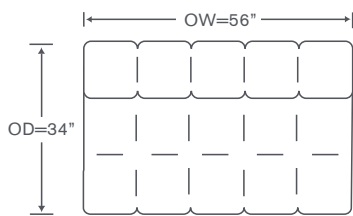

**Broad Sectional**

**AS811LAL**

One Arm Loveseat

OVERALL: 68W x 34D x 31H

SEAT: 22D 17H

ARM: 23.5H

INSIDE: 56W

**AS811RAH**

One Arm Chaise

OVERALL: 46W x 67D x 31H

SEAT: 55D 17H

ARM: 23.5H

INSIDE: 34W

**AS811ALS**

Armless Loveseat

OVERALL: 56W x 34D x 31H

SEAT: 22D 17H

**AS811S-B**

Square Bumper Ottoman

OVERALL: 34W x 34D x 17H

FEATURES: Biscuit Tuft

Recessed Legs- Walnut Finish Only

Custom Inquiries Invited

## Broad Schematics AS811

Left/Right Loveseat  
AS811LAL/RAL

Armless Loveseat  
AS811ALS

Left/Right Chaise  
AS811LAH/RAH

Armless Chair  
AS811AC

Square Bumper Ottoman  
AS811S-B