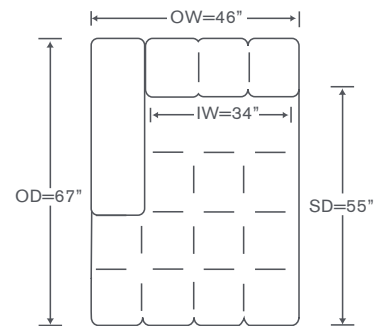

**Broad Sectional**

**AS811LAL**

One Arm Loveseat

OVERALL: 68W x 34D x 31H

SEAT: 22D 17H

ARM: 23.5H

INSIDE: 56W

**AS811RAH**

One Arm Chaise

OVERALL: 46W x 67D x 31H

SEAT: 55D 17H

ARM: 23.5H

INSIDE: 34W

**AS811ALS**

Armless Loveseat

OVERALL: 56W x 34D x 31H

SEAT: 22D 17H

**AS811S-B**

Square Bumper Ottoman

OVERALL: 34W x 34D x 17H

FEATURES: Biscuit Tuft

Recessed Legs- Walnut Finish Only

Custom Inquiries Invited

## Broad Schematics AS811

Left/Right Loveseat  
AS811LAL/RAL

Armless Loveseat  
AS811ALS

Left/Right Chaise  
AS811LAH/RAH

Armless Chair  
AS811AC

Square Bumper Ottoman  
AS811S-B