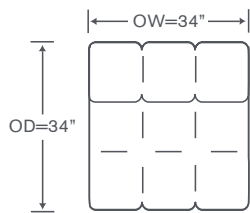

**Broad Sectional**

**AS811LAL**

One Arm Loveseat

OVERALL: 68W x 34D x 31H

SEAT: 22D 17H

ARM: 23.5H

INSIDE: 56W

**AS811RAH**

One Arm Chaise

OVERALL: 46W x 67D x 31H

SEAT: 55D 17H

ARM: 23.5H

INSIDE: 34W

**AS811ALS**

Armless Loveseat

OVERALL: 56W x 34D x 31H

SEAT: 22D 17H

**AS811S-B**

Square Bumper Ottoman

OVERALL: 34W x 34D x 17H

FEATURES: Biscuit Tuft

Recessed Legs- Walnut Finish Only

Custom Inquiries Invited

## Broad Schematics AS811

Left/Right Loveseat  
AS811LAL/RAL

Armless Loveseat  
AS811ALS

Left/Right Chaise  
AS811LAH/RAH

Armless Chair  
AS811AC

Square Bumper Ottoman  
AS811S-B