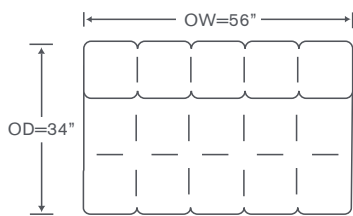

Armless Loveseat
AS811ALS