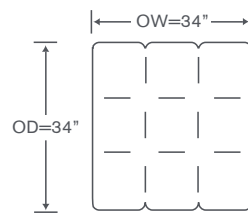

Broad Sectional

AS811LAL

One Arm Loveseat

OVERALL: 68W x 34D x 31H

SEAT: 22D 17H

ARM: 23.5H

INSIDE: 56W

AS811RAH

One Arm Chaise

OVERALL: 46W x 67D x 31H

SEAT: 55D 17H

ARM: 23.5H

INSIDE: 34W

AS811ALS

Armless Loveseat

OVERALL: 56W x 34D x 31H

SEAT: 22D 17H

AS811S-B

Square Bumper Ottoman

OVERALL: 34W x 34D x 17H

FEATURES: Biscuit Tuft

Recessed Legs- Ebony Finish Only

Custom Inquiries Invited

Broad Schematics AS811

Left/Right Loveseat
AS811LAL/RAL

Armless Loveseat
AS811ALS

Left/Right Chaise
AS811LAH/RAH

Armless Chair
AS811AC

Square Bumper Ottoman
AS811S-B