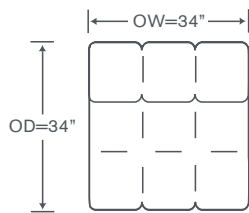

Armless Chair
AS811AC