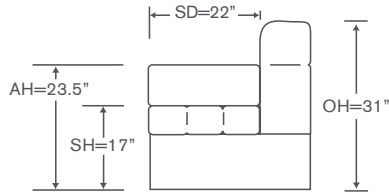

One Arm Chaise

OVERALL: 46W x 67D x 31H

SEAT: 55D 17H

ARM: 23.5H

INSIDE: 34W

AS811ALS

Armless Loveseat

OVERALL: 56W x 34D x 31H

SEAT: 22D 17H

AS811S-B

Square Bumper Ottoman

OVERALL: 34W x 34D x 17H

FEATURES: Biscuit Tuft

Recessed Legs- Ebony Finish Only

Custom Inquiries Invited

Broad Schematics AS811