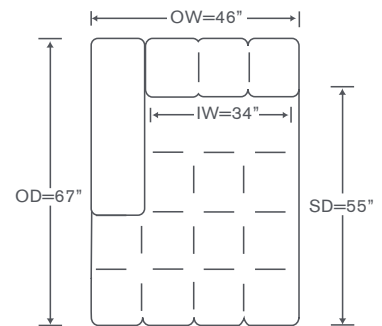

Left/Right Chaise
AS811LAH/RAH