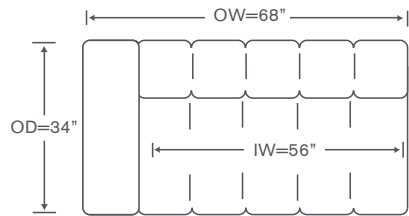

Broad Sectional

AS811LAL

One Arm Loveseat

OVERALL: 68W x 34D x 31H

SEAT: 22D 17H

ARM: 23.5H

INSIDE: 56W

AS811RAH

One Arm Chaise

OVERALL: 46W x 67D x 31H

SEAT: 55D 17H

ARM: 23.5H

INSIDE: 34W

AS811ALS

Armless Loveseat

OVERALL: 56W x 34D x 31H

SEAT: 22D 17H

AS811S-B

Square Bumper Ottoman

OVERALL: 34W x 34D x 17H

FEATURES: Biscuit Tuft

Recessed Legs- Ebony Finish Only

Custom Inquiries Invited

Broad Schematics AS811