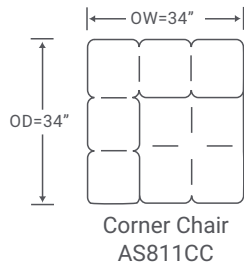

Broad Sectional

AS811LAL

One Arm Loveseat

OVERALL: 68W x 34D x 31H

SEAT: 22D 17H

ARM: 23.5H

INSIDE: 56W

AS811RAH

One Arm Chaise

OVERALL: 46W x 67D x 31H

SEAT: 55D 17H

ARM: 23.5H

INSIDE: 34W

AS811ALS

Armless Loveseat

OVERALL: 56W x 34D x 31H

SEAT: 22D 17H

AS811S-B

Square Bumper Ottoman

OVERALL: 34W x 34D x 17H

SEAT: 22D 17H

YARDAGE: 37 (54" Wide, Plain)

FEATURES: Biscuit Tuft

Recessed Legs - Ebony Finish Only

Broad Schematics AS811

YARDAGE – 54" Wide, Plain: 12

YARDAGE – 54" Wide, Plain: 10

YARDAGE – 54" Wide, Plain: 11

YARDAGE – 54" Wide, Plain: 7

YARDAGE – 54" Wide, Plain: 4

YARDAGE – 54" Wide, Plain: 11