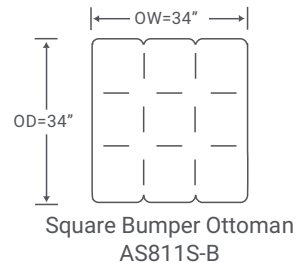

Broad Sectional

AS811LAL

One Arm Loveseat

OVERALL: 68W x 34D x 31H

SEAT: 22D 17H

ARM: 23.5H

INSIDE: 56W

AS811RAH

One Arm Chaise

OVERALL: 46W x 67D x 31H

SEAT: 55D 17H

ARM: 23.5H

INSIDE: 34W

AS811ALS

Armless Loveseat

OVERALL: 56W x 34D x 31H

SEAT: 22D 17H

AS811S-B

Square Bumper Ottoman

OVERALL: 34W x 34D x 17H

SEAT: 22D 17H

YARDAGE: 37 (54" Wide, Plain)

FEATURES: Biscuit Tuft

Recessed Legs - Ebony Finish Only

Broad Schematics AS811

YARDAGE – 54" Wide, Plain: 12

YARDAGE – 54" Wide, Plain: 10

YARDAGE – 54" Wide, Plain: 11

YARDAGE – 54" Wide, Plain: 7

YARDAGE – 54" Wide, Plain: 4

YARDAGE – 54" Wide, Plain: 11