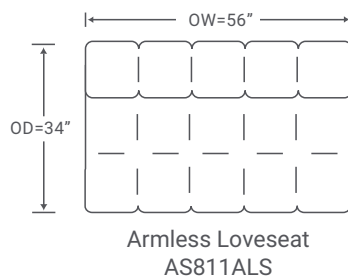

Broad Sectional

AS811LAL

One Arm Loveseat

OVERALL: 68W x 34D x 31H

SEAT: 22D 17H

ARM: 23.5H

INSIDE: 56W

AS811RAH

One Arm Chaise

OVERALL: 46W x 67D x 31H

SEAT: 55D 17H

ARM: 23.5H

INSIDE: 34W

AS811ALS

Armless Loveseat

OVERALL: 56W x 34D x 31H

SEAT: 22D 17H

AS811S-B

Square Bumper Ottoman

OVERALL: 34W x 34D x 17H

SEAT: 22D 17H

YARDAGE: 37 (54" Wide, Plain)

FEATURES: Biscuit Tuft

Recessed Legs - Ebony Finish Only

Broad Schematics AS811

YARDAGE – 54" Wide, Plain: 12

YARDAGE – 54" Wide, Plain: 10

YARDAGE – 54" Wide, Plain: 11

YARDAGE – 54" Wide, Plain: 7

YARDAGE – 54" Wide, Plain: 4

YARDAGE – 54" Wide, Plain: 11