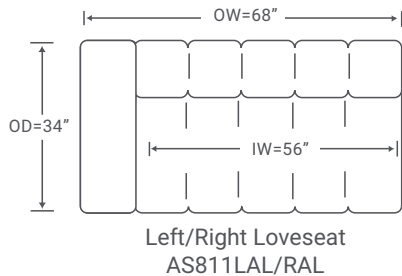

Broad Sectional

AS811LAL

One Arm Loveseat

OVERALL: 68W x 34D x 31H

SEAT: 22D 17H

ARM: 23.5H

INSIDE: 56W

AS811RAH

One Arm Chaise

OVERALL: 46W x 67D x 31H

SEAT: 55D 17H

ARM: 23.5H

INSIDE: 34W

AS811ALS

Armless Loveseat

OVERALL: 56W x 34D x 31H

SEAT: 22D 17H

AS811S-B

Square Bumper Ottoman

OVERALL: 34W x 34D x 17H

SEAT: 22D 17H

YARDAGE: 37 (54" Wide, Plain)

FEATURES: Biscuit Tuft

Recessed Legs - Ebony Finish Only

Broad Schematics AS811

YARDAGE – 54" Wide, Plain: 12

YARDAGE – 54" Wide, Plain: 10

YARDAGE – 54" Wide, Plain: 11

YARDAGE – 54" Wide, Plain: 7

YARDAGE – 54" Wide, Plain: 4

YARDAGE – 54" Wide, Plain: 11