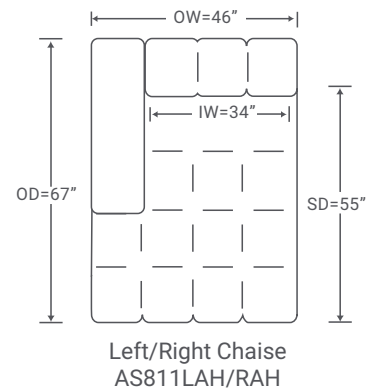

Broad Sectional

AS811LAL

One Arm Loveseat

OVERALL: 68W x 34D x 31H

SEAT: 22D 17H

ARM: 23.5H

INSIDE: 56W

AS811RAH

One Arm Chaise

OVERALL: 46W x 67D x 31H

SEAT: 55D 17H

ARM: 23.5H

INSIDE: 34W

AS811ALS

Armless Loveseat

OVERALL: 56W x 34D x 31H

SEAT: 22D 17H

AS811S-B

Square Bumper Ottoman

OVERALL: 34W x 34D x 17H

SEAT: 22D 17H

YARDAGE: 37 (54" Wide, Plain)

FEATURES: Biscuit Tuft

Recessed Legs - Ebony Finish Only

Broad Schematics AS811

YARDAGE – 54" Wide, Plain: 12

YARDAGE – 54" Wide, Plain: 10

YARDAGE – 54" Wide, Plain: 11

YARDAGE – 54" Wide, Plain: 7

YARDAGE – 54" Wide, Plain: 4

YARDAGE – 54" Wide, Plain: 11