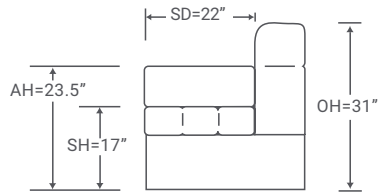

Broad Sectional

AS811LAL

One Arm Loveseat

OVERALL: 68W x 34D x 31H

SEAT: 22D 17H

ARM: 23.5H

INSIDE: 56W

AS811RAH

One Arm Chaise

OVERALL: 46W x 67D x 31H

SEAT: 55D 17H

ARM: 23.5H

INSIDE: 34W

AS811ALS

Armless Loveseat

OVERALL: 56W x 34D x 31H

SEAT: 22D 17H

AS811S-B

Square Bumper Ottoman

OVERALL: 34W x 34D x 17H

SEAT: 22D 17H

YARDAGE: 37 (54" Wide, Plain)

FEATURES: Biscuit Tuft

Recessed Legs - Ebony Finish Only

Broad Schematics AS811

YARDAGE – 54" Wide, Plain: 12

YARDAGE – 54" Wide, Plain: 10

YARDAGE – 54" Wide, Plain: 11

YARDAGE – 54" Wide, Plain: 7

YARDAGE – 54" Wide, Plain: 4

YARDAGE – 54" Wide, Plain: 11