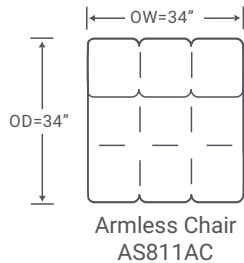

Broad Sectional

AS811LAL

One Arm Loveseat

OVERALL: 68W x 34D x 31H

SEAT: 22D 17H

ARM: 23.5H

INSIDE: 56W

AS811RAH

One Arm Chaise

OVERALL: 46W x 67D x 31H

SEAT: 55D 17H

ARM: 23.5H

INSIDE: 34W

AS811ALS

Armless Loveseat

OVERALL: 56W x 34D x 31H

SEAT: 22D 17H

AS811S-B

Square Bumper Ottoman

OVERALL: 34W x 34D x 17H

SEAT: 22D 17H

YARDAGE: 37 (54" Wide, Plain)

FEATURES: Biscuit Tuft

Recessed Legs - Ebony Finish Only

Broad Schematics AS811

YARDAGE – 54" Wide, Plain: 12

YARDAGE – 54" Wide, Plain: 10

YARDAGE – 54" Wide, Plain: 11

YARDAGE – 54" Wide, Plain: 7

YARDAGE – 54" Wide, Plain: 4

YARDAGE – 54" Wide, Plain: 11