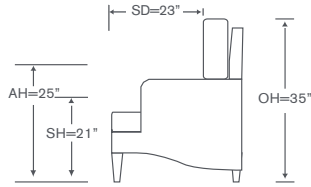

Charlton Sectional

B921LAS

One Arm Sofa

OVERALL: 80.5W x 39D x 35H

SEAT: 23D 21H

ARM: 25H

INSIDE: 74W

B921RAH

One Arm Chaise

OVERALL: 32.5W x 75D x 35H

SEAT: 61D 21H

ARM: 25H

INSIDE: 25.5W

FINISHES

FEATURE: French Seaming

Also Available: Sofa, Chair & Ottoman

Available By the Inch

Custom Inquiries Invited

Charlton Schematics B921

Left/Right Corner Sofa
B921LCS/RCS

Left/Right Sofa
B921LAS/RAS

Left/Right Chaise
B921LAH/RAH