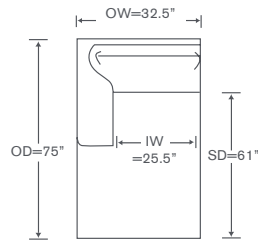

Charlton Sectional

B921LAS

One Arm Sofa

OVERALL: 80.5W x 39D x 35H

SEAT: 23D 21H

ARM: 25H

INSIDE: 74W

B921RAH

One Arm Chaise

OVERALL: 32.5W x 75D x 35H

SEAT: 61D 21H

ARM: 25H

INSIDE: 25.5W

FINISHES

FEATURE: French Seaming

Also Available: Sofa, Chair & Ottoman

Available By the Inch

Custom Inquiries Invited

Charlton Schematics B921

Left/Right Corner Sofa
B921LCS/RCS

Left/Right Sofa
B921LAS/RAS

Left/Right Chaise
B921LAH/RAH