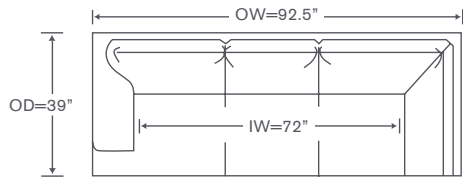

Charlton Sectional

B921LAS

One Arm Sofa

OVERALL: 80.5W x 39D x 35H

SEAT: 23D 21H

ARM: 25H

INSIDE: 74W

B921RAH

One Arm Chaise

OVERALL: 32.5W x 75D x 35H

SEAT: 61D 21H

ARM: 25H

INSIDE: 25.5W

FINISHES

FEATURE: French Seaming

Also Available: Sofa, Chair & Ottoman

Available By the Inch

Custom Inquiries Invited

Charlton Schematics B921

Left/Right Corner Sofa
B921LCS/RCS

Left/Right Sofa
B921LAS/RAS

Left/Right Chaise
B921LAH/RAH