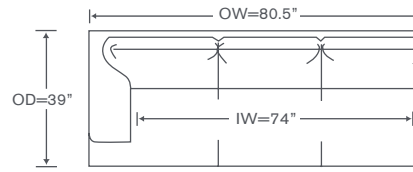

One Arm Chaise

OVERALL: 32.5W x 75D x 35H

SEAT: 61D 21H

ARM: 25H

INSIDE: 25.5W

FINISHES

FEATURE: French Seaming

Also Available: Sofa, Chair & Ottoman

Available By the Inch

Custom Inquiries Invited

Charlton Schematics B921

Left/Right Corner Sofa
B921LCS/RCS

Left/Right Sofa
B921LAS/RAS

Left/Right Chaise
B921LAH/RAH