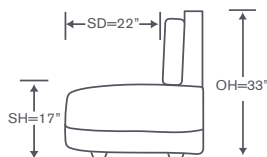

Clarke Sectional

DL951-LBE

Left Bumper End
OVERALL: 56W x 38D x 33H
SEAT: 22D 17H

DL951-AL

Armless Loveseat
OVERALL: 62.5W x 38D x 33H
SEAT: 22D 17H

FINISHES

-  Maple Finishes
-  Paint Finishes

DL951-RBO

Right Bumper Ottoman
OVERALL: 56W x 33D x 17H

Custom Inquiries Invited

Clarke Schematics DL951

Left/Right Bumper Ottoman
DL951-LBO/RBO

Armless Loveseat
DL951-AL

Left/Right Bumper End
DL951-LBE/RBE