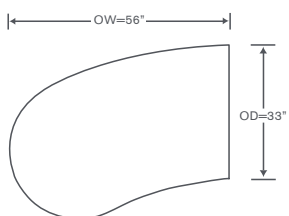

Clarke Sectional

DL951-LBE

Left Bumper End
OVERALL: 56W x 38D x 33H
SEAT: 22D 17H

DL951-AL

Armless Loveseat
OVERALL: 62.5W x 38D x 33H
SEAT: 22D 17H

FINISHES

-  Maple Finishes
-  Paint Finishes

DL951-RBO

Right Bumper Ottoman
OVERALL: 56W x 33D x 17H

Custom Inquiries Invited

Clarke Schematics DL951

Left/Right Bumper Ottoman
DL951-LBO/RBO

Armless Loveseat
DL951-AL

Left/Right Bumper End
DL951-LBE/RBE