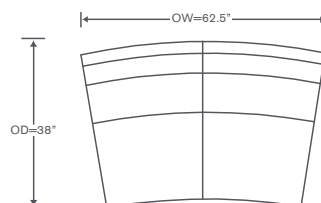

Clarke Sectional

DL951-LBE

Left Bumper End
OVERALL: 56W x 38D x 33H
SEAT: 22D 17H

DL951-AL

Armless Loveseat
OVERALL: 62.5W x 38D x 33H
SEAT: 22D 17H

FINISHES

-  Maple Finishes
-  Paint Finishes

DL951-RBO

Right Bumper Ottoman
OVERALL: 56W x 33D x 17H

Custom Inquiries Invited

Clarke Schematics DL951

Left/Right Bumper Ottoman
DL951-LBO/RBO

Armless Loveseat
DL951-AL

Left/Right Bumper End
DL951-LBE/RBE