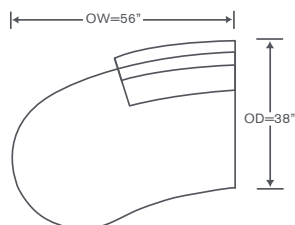

Clarke Sectional

DL951-LBE

Left Bumper End
OVERALL: 56W x 38D x 33H
SEAT: 22D 17H

DL951-AL

Armless Loveseat
OVERALL: 62.5W x 38D x 33H
SEAT: 22D 17H

FINISHES

-  Maple Finishes
-  Paint Finishes

DL951-RBO

Right Bumper Ottoman
OVERALL: 56W x 33D x 17H

Custom Inquiries Invited

Clarke Schematics DL951

Left/Right Bumper Ottoman
DL951-LBO/RBO

Armless Loveseat
DL951-AL

Left/Right Bumper End
DL951-LBE/RBE