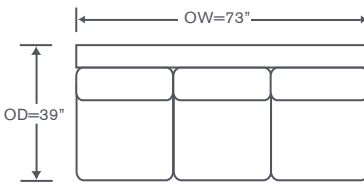

### S904-LAH MM

One Arm Chaise  
Medium Block Base Option  
OVERALL: 34W x 67D x 36H  
SEAT: 50.5D 19.5H  
ARM: 24H  
INSIDE: 27W

### S904-RAS MM

One Arm Sofa  
Medium Block Base Option  
OVERALL: 79.5W x 39D x 36H  
SEAT: 23D 19.5H  
ARM: 24H  
INSIDE: 72.5W

## Clarkson Schematics S904

\*S904

S904B

S904D

Left/Right Corner Sofa  
S904-LCS/RCS  
S904B-LCS/RCS • S904D-LCS/RCS

Left/Right Sofa  
S904LAS/RAS  
S904B-LAS/RAS • S904D-LAS/RAS

Left/Right Loveseat  
S904-LAL/RAL  
S904B-LAL/RAL • S904D-LAL/RAL

Left/Right Chaise  
S904-LAH/RAH  
S904B-LAH/RAH • S904D-LAH/RAH

Armless Sofa  
S904-AS  
S904B-AS • S904D-AS

Armless Loveseat  
S904-ALS  
S904B-ALS • S904D-ALS

Left/Right Corner Chaise  
S904-LG/RG  
S904B-LG/RG • S904D-LG/RG  
(left shown)