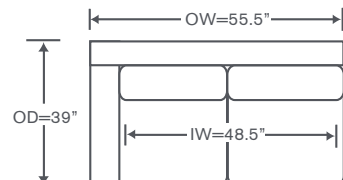

## Clarkson Schematics S904

\*S904

S904B

S904D

Left/Right Corner Sofa  
S904-LCS/RCS  
S904B-LCS/RCS • S904D-LCS/RCS

Left/Right Sofa  
S904LAS/RAS  
S904B-LAS/RAS • S904D-LAS/RAS

Left/Right Loveseat  
S904-LAL/RAL  
S904B-LAL/RAL • S904D-LAL/RAL