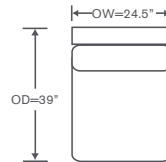

## Clarkson Schematics S904

\*S904

S904B

S904D

Left/Right Corner Sofa  
S904-LCS/RCS  
S904B-LCS/RCS • S904D-LCS/RCS

Left/Right Sofa  
S904LAS/RAS  
S904B-LAS/RAS • S904D-LAS/RAS

Left/Right Loveseat  
S904-LAL/RAL  
S904B-LAL/RAL • S904D-LAL/RAL

Left/Right Chaise  
S904-LAH/RAH  
S904B-LAH/RAH • S904D-LAH/RAH

Armless Sofa  
S904-AS  
S904B-AS • S904D-AS

Armless Loveseat  
S904-ALS  
S904B-ALS • S904D-ALS

Left/Right Corner Chaise  
S904-LG/RG  
S904B-LG/RG • S904D-LG/RG  
(left shown)

Armless Chair  
S904-AC  
S904B-AC • S904D-AC

Corner Chair  
S904-CC  
S904B-CC • S904D-CC

Large Bumper Ottoman  
S904-LB  
S904B-LB • S904D-LB

Small Bumper Ottoman  
S904-SB  
S904B-SB • S904D-SB

\*S904 - Height dimensions shown will vary based on leg selection.