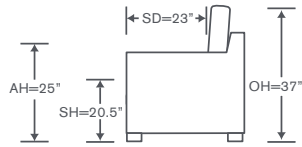

### S904-LAH MM

One Arm Chaise  
Medium Block Base Option  
OVERALL: 34W x 67D x 36H  
SEAT: 50.5D 19.5H  
ARM: 24H  
INSIDE: 27W

### S904-RAS MM

One Arm Sofa  
Medium Block Base Option  
OVERALL: 79.5W x 39D x 36H  
SEAT: 23D 19.5H  
ARM: 24H  
INSIDE: 72.5W

## Clarkson Schematics S904

\*S904

S904B

S904D

Left/Right Corner Sofa  
S904-LCS/RCS  
S904B-LCS/RCS • S904D-LCS/RCS

Left/Right Sofa  
S904LAS/RAS  
S904B-LAS/RAS • S904D-LAS/RAS

Left/Right Loveseat  
S904-LAL/RAL  
S904B-LAL/RAL • S904D-LAL/RAL