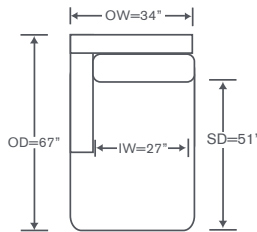

### S904-RAS MM

One Arm Sofa  
Medium Block Base Option  
OVERALL: 79.5W x 39D x 36H  
SEAT: 23D 19.5H  
ARM: 24H  
INSIDE: 72.5W

## Clarkson Schematics S904

\*S904

S904B

S904D

Left/Right Corner Sofa  
S904-LCS/RCS  
S904B-LCS/RCS • S904D-LCS/RCS

Left/Right Sofa  
S904LAS/RAS  
S904B-LAS/RAS • S904D-LAS/RAS

Left/Right Loveseat  
S904-LAL/RAL  
S904B-LAL/RAL • S904D-LAL/RAL

Left/Right Chaise  
S904-LAH/RAH  
S904B-LAH/RAH • S904D-LAH/RAH

Armless Sofa  
S904-AS  
S904B-AS • S904D-AS

Armless Loveseat  
S904-ALS  
S904B-ALS • S904D-ALS

Left/Right Corner Chaise  
S904-LG/RG  
S904B-LG/RG • S904D-LG/RG  
(left shown)