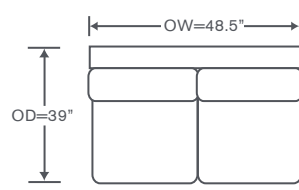

Armless Loveseat
S904-ALS
S904B-ALS • S904D-ALS