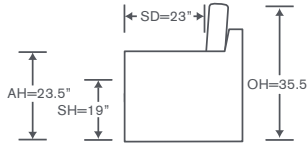

## Clarkson Schematics S904

\*S904

S904B

S904D

Left/Right Corner Sofa  
S904-LCS/RCS  
S904B-LCS/RCS • S904D-LCS/RCS

Left/Right Sofa  
S904LAS/RAS  
S904B-LAS/RAS • S904D-LAS/RAS

Left/Right Loveseat  
S904-LAL/RAL  
S904B-LAL/RAL • S904D-LAL/RAL