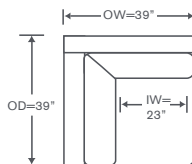

## Clarkson Schematics S904

\*S904

S904B

S904D

Left/Right Corner Sofa  
S904-LCS/RCS  
S904B-LCS/RCS • S904D-LCS/RCS

Left/Right Sofa  
S904LAS/RAS  
S904B-LAS/RAS • S904D-LAS/RAS

Left/Right Loveseat  
S904-LAL/RAL  
S904B-LAL/RAL • S904D-LAL/RAL

Left/Right Chaise  
S904-LAH/RAH  
S904B-LAH/RAH • S904D-LAH/RAH

Armless Sofa  
S904-AS  
S904B-AS • S904D-AS

Armless Loveseat  
S904-ALS  
S904B-ALS • S904D-ALS

Left/Right Corner Chaise  
S904-LG/RG  
S904B-LG/RG • S904D-LG/RG  
(left shown)

Armless Chair  
S904-AC  
S904B-AC • S904D-AC

Corner Chair  
S904-CC  
S904B-CC • S904D-CC

Large Bumper Ottoman  
S904-LB  
S904B-LB • S904D-LB

Small Bumper Ottoman  
S904-SB  
S904B-SB • S904D-SB

\*S904 - Height dimensions shown will vary based on leg selection.