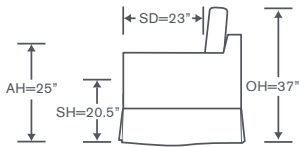

### S904-LAH MM

One Arm Chaise  
Medium Block Base Option  
OVERALL: 34W x 67D x 36H  
SEAT: 50.5D 19.5H  
ARM: 24H  
INSIDE: 27W

### S904-RAS MM

One Arm Sofa  
Medium Block Base Option  
OVERALL: 79.5W x 39D x 36H  
SEAT: 23D 19.5H  
ARM: 24H  
INSIDE: 72.5W

## Clarkson Schematics S904

\*S904

S904B

S904D

Left/Right Corner Sofa  
S904-LCS/RCS  
S904B-LCS/RCS • S904D-LCS/RCS

Left/Right Sofa  
S904LAS/RAS  
S904B-LAS/RAS • S904D-LAS/RAS

Left/Right Loveseat  
S904-LAL/RAL  
S904B-LAL/RAL • S904D-LAL/RAL