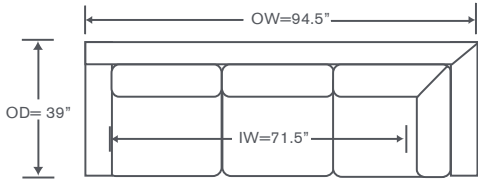

### S904-LAH MM

One Arm Chaise  
Medium Block Base Option  
OVERALL: 34W x 67D x 36H  
SEAT: 50.5D 19.5H  
ARM: 24H  
INSIDE: 27W

## Clarkson Schematics S904

\*S904

S904B

S904D

Left/Right Corner Sofa  
S904-LCS/RCS  
S904B-LCS/RCS • S904D-LCS/RCS

Left/Right Sofa  
S904LAS/RAS  
S904B-LAS/RAS • S904D-LAS/RAS

Left/Right Loveseat  
S904-LAL/RAL  
S904B-LAL/RAL • S904D-LAL/RAL