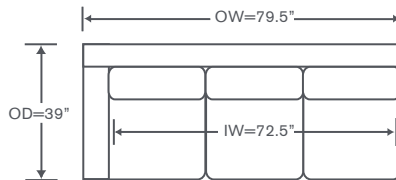

## Clarkson Schematics S904

\*S904

S904B

S904D

Left/Right Corner Sofa  
S904-LCS/RCS  
S904B-LCS/RCS • S904D-LCS/RCS

Left/Right Sofa  
S904LAS/RAS  
S904B-LAS/RAS • S904D-LAS/RAS

Left/Right Loveseat  
S904-LAL/RAL  
S904B-LAL/RAL • S904D-LAL/RAL