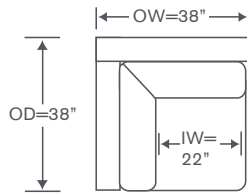

Please see terms and conditions at kravet.com/quick-ship-terms

Clemson Schematics S800

Left/Right Corner Sofa
S800-LCS/RCS

Left/Right Sofa
S800-LAS/RAS

YARDAGE – 54" Wide, Plain: 20.5

YARDAGE – 54" Wide, Plain: 16.75

Left/Right Loveseat
S800-LAL/RAL

Armless Loveseat
S800-ALS

YARDAGE – 54" Wide, Plain: 12

YARDAGE – 54" Wide, Plain: 11.25

Corner Chair
S800-CC

Left/Right Chaise
S800-LAH/RAH

YARDAGE – 54" Wide, Plain: 10.5 YARDAGE – 54" Wide, Plain: 13

Height dimensions shown will vary based on leg selection.

Available Configurations

Left & Right Loveseat,
Corner Chair
V800LLCCRL

Left Sofa,
Right Chaise
V800LS/RAH

Left Chaise,
Right Sofa
V800LAH/RS

Left Corner Sofa,
Right Sofa
V800LCS/RS