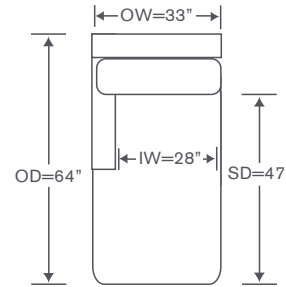

Please see terms and conditions at kravet.com/quick-ship-terms

Clemson Schematics S800

Left/Right Corner Sofa
S800-LCS/RCS

Left/Right Sofa
S800-LAS/RAS

YARDAGE – 54" Wide, Plain: 20.5

YARDAGE – 54" Wide, Plain: 16.75

Left/Right Loveseat
S800-LAL/RAL

Armless Loveseat
S800-ALS

YARDAGE – 54" Wide, Plain: 12

YARDAGE – 54" Wide, Plain: 11.25

Corner Chair
S800-CC

Left/Right Chaise
S800-LAH/RAH

YARDAGE – 54" Wide, Plain: 10.5 YARDAGE – 54" Wide, Plain: 13

Height dimensions shown will vary based on leg selection.

Available Configurations

Left & Right Loveseat,
Corner Chair
V800LLCCRL

Left Sofa,
Right Chaise
V800LS/RAH

Left Chaise,
Right Sofa
V800LAH/RS

Left Corner Sofa,
Right Sofa
V800LCS/RS