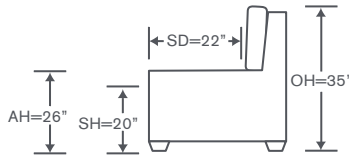

Clemson Sectional

S800-LCS PT

One Arm Corner Sofa
Platform Base Option
OVERALL: 89W x 38D x 34H
SEAT: 22D 19H
ARM: 25H
INSIDE: 72W

S800-RAS PT

One Arm Sofa
Platform Base Option
OVERALL: 75W x 38D x 34H
SEAT: 22D 19H
ARM: 25H
INSIDE: 69W

FINISHES & BASES

Maple Finishes

Paint Finishes

Smart Base Options

YARDAGE: 37.25 (54" Wide, Plain)

Also Available: Sofas, Sleepers, Chair & Ottoman
Available By The Inch
Custom Inquiries Invited

kravetfurniture
QUICKSHIP option: V800LCS/RS
A SMART SOLUTION

Please see terms and conditions at kravet.com/quick-ship-terms

Clemson Schematics S800

Left/Right Corner Sofa
S800-LCS/RCS

Left/Right Sofa
S800-LAS/RAS

YARDAGE – 54" Wide, Plain: 20.5

YARDAGE – 54" Wide, Plain: 16.75