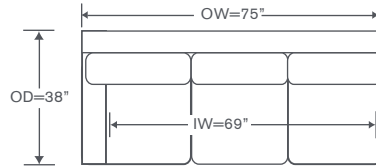

Please see terms and conditions at kravet.com/quick-ship-terms

Clemson Schematics S800

Left/Right Corner Sofa
S800-LCS/RCS

Left/Right Sofa
S800-LAS/RAS

YARDAGE – 54" Wide, Plain: 20.5

YARDAGE – 54" Wide, Plain: 16.75

Left/Right Loveseat
S800-LAL/RAL

Armless Loveseat
S800-ALS

YARDAGE – 54" Wide, Plain: 12

YARDAGE – 54" Wide, Plain: 11.25

Corner Chair
S800-CC

Left/Right Chaise
S800-LAH/RAH

YARDAGE – 54" Wide, Plain: 10.5 YARDAGE – 54" Wide, Plain: 13