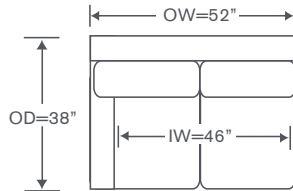

Please see terms and conditions at kravet.com/quick-ship-terms

Clemson Schematics S800

Left/Right Corner Sofa
S800-LCS/RCS

Left/Right Sofa
S800-LAS/RAS

YARDAGE – 54" Wide, Plain: 20.5

YARDAGE – 54" Wide, Plain: 16.75

Left/Right Loveseat
S800-LAL/RAL

Armless Loveseat
S800-ALS

YARDAGE – 54" Wide, Plain: 12

YARDAGE – 54" Wide, Plain: 11.25

Corner Chair
S800-CC

Left/Right Chaise
S800-LAH/RAH

YARDAGE – 54" Wide, Plain: 10.5 YARDAGE – 54" Wide, Plain: 13