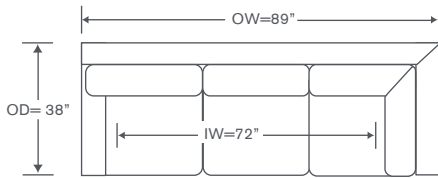

Clemson Sectional

S800-LCS PT

One Arm Corner Sofa
Platform Base Option
OVERALL: 89W x 38D x 34H
SEAT: 22D 19H
ARM: 25H
INSIDE: 72W

S800-RAS PT

One Arm Sofa
Platform Base Option
OVERALL: 75W x 38D x 34H
SEAT: 22D 19H
ARM: 25H
INSIDE: 69W

FINISHES & BASES

Maple Finishes

Paint Finishes

Smart Base Options

YARDAGE: 37.25 (54" Wide, Plain)

Also Available: Sofas, Sleepers, Chair & Ottoman
Available By The Inch
Custom Inquiries Invited

kravetfurniture
QUICKSHIP option: V800LCS/RS
A SMART SOLUTION

Please see terms and conditions at kravet.com/quick-ship-terms

Clemson Schematics S800

Left/Right Corner Sofa
S800-LCS/RCS

Left/Right Sofa
S800-LAS/RAS

YARDAGE – 54" Wide, Plain: 20.5

YARDAGE – 54" Wide, Plain: 16.75

Left/Right Loveseat
S800-LAL/RAL

Armless Loveseat
S800-ALS

YARDAGE – 54" Wide, Plain: 12

YARDAGE – 54" Wide, Plain: 11.25

Corner Chair
S800-CC

Left/Right Chaise
S800-LAH/RAH

YARDAGE – 54" Wide, Plain: 10.5 YARDAGE – 54" Wide, Plain: 13