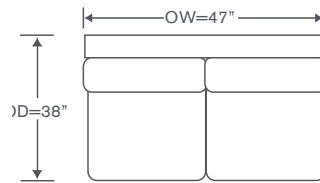

Please see terms and conditions at kravet.com/quick-ship-terms

Clemson Schematics S800

Left/Right Corner Sofa
S800-LCS/RCS

Left/Right Sofa
S800-LAS/RAS

YARDAGE – 54" Wide, Plain: 20.5

YARDAGE – 54" Wide, Plain: 16.75

Left/Right Loveseat
S800-LAL/RAL

Armless Loveseat
S800-ALS

YARDAGE – 54" Wide, Plain: 12

YARDAGE – 54" Wide, Plain: 11.25

Corner Chair
S800-CC

Left/Right Chaise
S800-LAH/RAH

YARDAGE – 54" Wide, Plain: 10.5 YARDAGE – 54" Wide, Plain: 13

Height dimensions shown will vary based on leg selection.

Available Configurations

Left & Right Loveseat,
Corner Chair
V800LLCCRL

Left Sofa,
Right Chaise
V800LS/RAH

Left Chaise,
Right Sofa
V800LAH/RS

Left Corner Sofa,
Right Sofa
V800LCS/RS