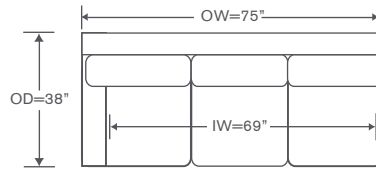

Clemson Sectional

S800-LCS PT

One Arm Corner Sofa
Platform Base Option
OVERALL: 89W x 38D x 34H
SEAT: 22D 19H
ARM: 25H
INSIDE: 72W

S800-RAS PT

One Arm Sofa
Platform Base Option
OVERALL: 75W x 38D x 34H
SEAT: 22D 19H
ARM: 25H
INSIDE: 69W

FINISHES & BASES

Maple Finishes

Paint Finishes

Smart Base Options

YARDAGE: 37.25 (54" Wide, Plain)

Also Available: Sofas, Sleepers, Chair & Ottoman
Available By the Inch
Custom Inquiries Invited

kravetfurniture
QUICKSHIP option: V800-LCS, V800-RAS
A SMART SOLUTION

Clemson Schematics S800

Left/Right Corner Sofa
S800-LCS/RCS
QS: V800-LCS/RCS

YARDAGE – 54" Wide, Plain: 20.5

Left/Right Sofa
S800-LAS/RAS
QS: V800-LAS/RAS

YARDAGE – 54" Wide, Plain: 16.75

Left/Right Loveseat
S800-LAL/RAL
QS: V800-LAL/RAL

YARDAGE – 54" Wide, Plain: 12

Armless Loveseat
S800-ALS
QS: V800-ALS

YARDAGE – 54" Wide, Plain: 11.25

Corner Chair
S800-CC
QS: V800-CC

YARDAGE – 54" Wide, Plain: 10.5

Left/Right Chaise
S800-LAH/RAH
QS: V800-LAH/RAH