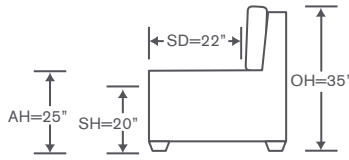

Clemson Sectional

S800-LCS PT

One Arm Corner Sofa
Platform Base Option
OVERALL: 89W x 38D x 34H
SEAT: 22D 19H
ARM: 25H
INSIDE: 72W

S800-RAS PT

One Arm Sofa
Platform Base Option
OVERALL: 75W x 38D x 34H
SEAT: 22D 19H
ARM: 25H
INSIDE: 69W

FINISHES & BASES

Maple Finishes

Paint Finishes

Smart Base Options

YARDAGE: 37.25 (54" Wide, Plain)

Also Available: Sofas, Sleepers, Chair & Ottoman
Available By the Inch
Custom Inquiries Invited

kravetfurniture
QUICKSHIP option: V800-LCS, V800-RAS
A SMART SOLUTION

Clemson Schematics S800

Left/Right Corner Sofa
S800-LCS/RCS
QS: V800-LCS/RCS

YARDAGE – 54" Wide, Plain: 20.5

Left/Right Sofa
S800-LAS/RAS
QS: V800-LAS/RAS

YARDAGE – 54" Wide, Plain: 16.75

Left/Right Loveseat
S800-LAL/RAL
QS: V800-LAL/RAL

YARDAGE – 54" Wide, Plain: 12

Armless Loveseat
S800-ALS
QS: V800-ALS

YARDAGE – 54" Wide, Plain: 11.25

Corner Chair
S800-CC
QS: V800-CC

YARDAGE – 54" Wide, Plain: 10.5

Left/Right Chaise
S800-LAH/RAH
QS: V800-LAH/RAH