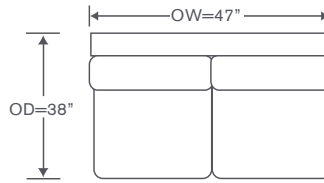

Clemson Schematics S800

Left/Right Corner Sofa
S800-LCS/RCS
QS: V800-LCS/RCS

YARDAGE – 54" Wide, Plain: 20.5

Left/Right Sofa
S800-LAS/RAS
QS: V800-LAS/RAS

YARDAGE – 54" Wide, Plain: 16.75

Left/Right Loveseat
S800-LAL/RAL
QS: V800-LAL/RAL

YARDAGE – 54" Wide, Plain: 12

Armless Loveseat
S800-ALS
QS: V800-ALS

YARDAGE – 54" Wide, Plain: 11.25

Corner Chair
S800-CC
QS: V800-CC

YARDAGE – 54" Wide, Plain: 10.5

Left/Right Chaise
S800-LAH/RAH
QS: V800-LAH/RAH

YARDAGE – 54" Wide, Plain: 13

Height dimensions shown will vary based on leg selection.