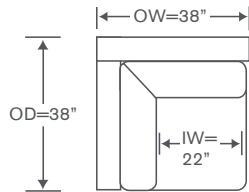

Clemson Schematics S800

Left/Right Corner Sofa
S800-LCS/RCS
QS: V800-LCS/RCS

YARDAGE – 54" Wide, Plain: 20.5

Left/Right Sofa
S800-LAS/RAS
QS: V800-LAS/RAS

YARDAGE – 54" Wide, Plain: 16.75

Left/Right Loveseat
S800-LAL/RAL
QS: V800-LAL/RAL

YARDAGE – 54" Wide, Plain: 12

Armless Loveseat
S800-ALS
QS: V800-ALS

YARDAGE – 54" Wide, Plain: 11.25

Corner Chair
S800-CC
QS: V800-CC

YARDAGE – 54" Wide, Plain: 10.5

Left/Right Chaise
S800-LAH/RAH
QS: V800-LAH/RAH

YARDAGE – 54" Wide, Plain: 13

Height dimensions shown will vary based on leg selection.