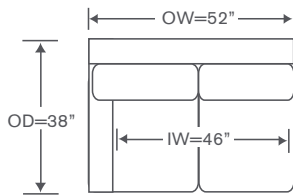

Clemson Schematics S800

Left/Right Corner Sofa
S800-LCS/RCS
QS: V800-LCS/RCS

YARDAGE – 54" Wide, Plain: 20.5

Left/Right Sofa
S800-LAS/RAS
QS: V800-LAS/RAS

YARDAGE – 54" Wide, Plain: 16.75

Left/Right Loveseat
S800-LAL/RAL
QS: V800-LAL/RAL

YARDAGE – 54" Wide, Plain: 12

Armless Loveseat
S800-ALS
QS: V800-ALS

YARDAGE – 54" Wide, Plain: 11.25

Corner Chair
S800-CC
QS: V800-CC

YARDAGE – 54" Wide, Plain: 10.5

Left/Right Chaise
S800-LAH/RAH
QS: V800-LAH/RAH

YARDAGE – 54" Wide, Plain: 13

Height dimensions shown will vary based on leg selection.