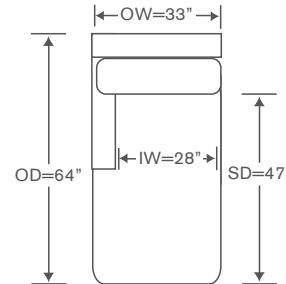

Clemson Schematics S800

Left/Right Corner Sofa
S800-LCS/RCS
QS: V800-LCS/RCS

YARDAGE – 54" Wide, Plain: 20.5

Left/Right Sofa
S800-LAS/RAS
QS: V800-LAS/RAS

YARDAGE – 54" Wide, Plain: 16.75

Left/Right Loveseat
S800-LAL/RAL
QS: V800-LAL/RAL

YARDAGE – 54" Wide, Plain: 12

Armless Loveseat
S800-ALS
QS: V800-ALS

YARDAGE – 54" Wide, Plain: 11.25

Corner Chair
S800-CC
QS: V800-CC

YARDAGE – 54" Wide, Plain: 10.5

Left/Right Chaise
S800-LAH/RAH
QS: V800-LAH/RAH

YARDAGE – 54" Wide, Plain: 13

Height dimensions shown will vary based on leg selection.