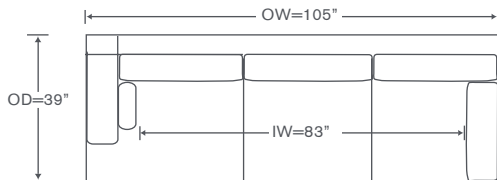

DS304RAH

One Arm Chaise

OVERALL: 36W x 65D x 37H

SEAT: 49D 19H

ARM: 27H

INSIDE: 30W

FEATURE: 6" x 20" Bolster

FINISHES

Also Available: Sofas
Available By the Inch
Custom Inquiries Invited

Colby Schematics DS304

Corner Chair
DS304CC

Armless Chair
DS304AC

Left/Right Sofa
DS304LAS/RAS

Left/Right Corner Sofa
DS304LCS/RCS

Left/Right Loveseat
DS304LAL/RAL