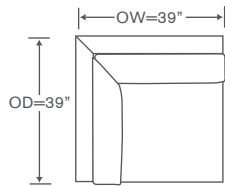

Colby Sectional

DS304LAL

One Arm Loveseat

OVERALL: 66W x 39D x 37H

SEAT: 23D 19H

ARM: 27H

INSIDE: 60W

FEATURE: 6" x 20" Bolster

DS304RAH

One Arm Chaise

OVERALL: 36W x 65D x 37H

SEAT: 49D 19H

ARM: 27H

INSIDE: 30W

FEATURE: 6" x 20" Bolster

FINISHES

Also Available: Sofas
Available By the Inch
Custom Inquiries Invited

Colby Schematics DS304

Corner Chair
DS304CC

Armless Chair
DS304AC

Left/Right Sofa
DS304LAS/RAS

Left/Right Corner Sofa
DS304LCS/RCS

Left/Right Loveseat
DS304LAL/RAL