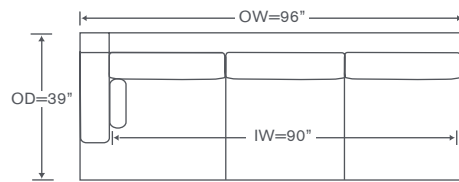

DS304RAH

One Arm Chaise

OVERALL: 36W x 65D x 37H

SEAT: 49D 19H

ARM: 27H

INSIDE: 30W

FEATURE: 6" x 20" Bolster

FINISHES

Also Available: Sofas
Available By the Inch
Custom Inquiries Invited

Colby Schematics DS304

Corner Chair
DS304CC

Armless Chair
DS304AC

Left/Right Sofa
DS304LAS/RAS

Left/Right Corner Sofa
DS304LCS/RCS

Left/Right Loveseat
DS304LAL/RAL