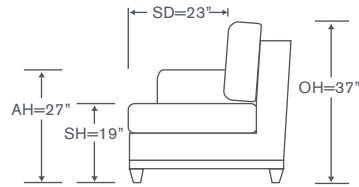

Colby Sectional

DS304LAL

One Arm Loveseat

OVERALL: 66W x 39D x 37H

SEAT: 23D 19H

ARM: 27H

INSIDE: 60W

FEATURE: 6" x 20" Bolster

DS304RAH

One Arm Chaise

OVERALL: 36W x 65D x 37H

SEAT: 49D 19H

ARM: 27H

INSIDE: 30W

FEATURE: 6" x 20" Bolster

FINISHES

Also Available: Sofas
Available By the Inch
Custom Inquiries Invited

Colby Schematics DS304

Corner Chair
DS304CC

Armless Chair
DS304AC

Left/Right Sofa
DS304LAS/RAS

Left/Right Corner Sofa
DS304LCS/RCS

Left/Right Loveseat
DS304LAL/RAL