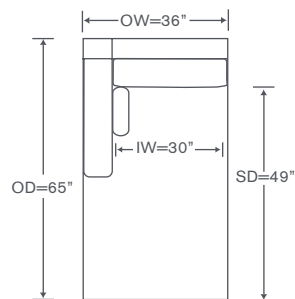

DS304RAH

One Arm Chaise

OVERALL: 36W x 65D x 37H

SEAT: 49D 19H

ARM: 27H

INSIDE: 30W

FEATURE: 6" x 20" Bolster

FINISHES

Also Available: Sofas
Available By the Inch
Custom Inquiries Invited

Colby Schematics DS304

Corner Chair
DS304CC

Armless Chair
DS304AC

Left/Right Sofa
DS304LAS/RAS

Left/Right Corner Sofa
DS304LCS/RCS

Left/Right Loveseat
DS304LAL/RAL