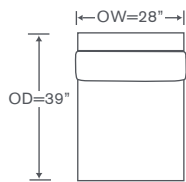

Colby Sectional

DS304LAL

One Arm Loveseat

OVERALL: 66W x 39D x 37H

SEAT: 23D 19H

ARM: 27H

INSIDE: 60W

FEATURE: 6" x 20" Bolster

DS304RAH

One Arm Chaise

OVERALL: 36W x 65D x 37H

SEAT: 49D 19H

ARM: 27H

INSIDE: 30W

FEATURE: 6" x 20" Bolster

FINISHES

Also Available: Sofas
Available By the Inch
Custom Inquiries Invited

Colby Schematics DS304

Corner Chair
DS304CC

Armless Chair
DS304AC

Left/Right Sofa
DS304LAS/RAS

Left/Right Corner Sofa
DS304LCS/RCS

Left/Right Loveseat
DS304LAL/RAL