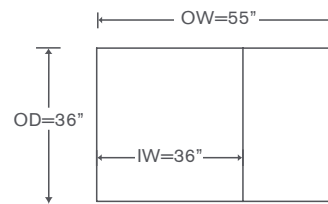

## Coronado Sectional Schematics FS499

Armless Loveseat  
FS499ALS

YARDAGE – 54" Wide, Plain: 12.5

Corner Chair  
FS499CC

YARDAGE – 54" Wide, Plain: 12.5

Left/Right Chair  
FS499LC/RC

YARDAGE – 54" Wide, Plain: 12