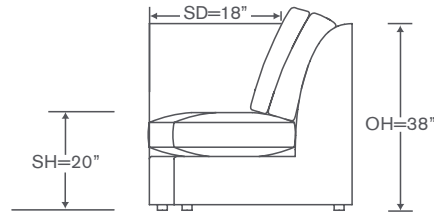

### FS499CC

Corner Chair  
OVERALL: 41W x 41D x 38H  
SEAT: 18D 20H  
INSIDE: 30.5W

### FS499ALS

Armless Loveseat  
OVERALL: 54W x 36D x 38H  
SEAT: 18D 20H

### FS499-O

Ottoman - Maple  
OVERALL: 55W x 36D x 19H

YARDAGE: 54.5 (54" Wide, Plain)  
FEATURES: Recessed Legs - Ebony Finish Only  
24" x 24" Pillows  
OPTION: Oak Ottoman (FS499-OO)

Custom Inquiries Invited

## Coronado Sectional Schematics FS499

Armless Loveseat  
FS499ALS

YARDAGE – 54" Wide, Plain: 12.5

Corner Chair  
FS499CC

YARDAGE – 54" Wide, Plain: 12.5

Left/Right Chair  
FS499LC/RC

YARDAGE – 54" Wide, Plain: 12