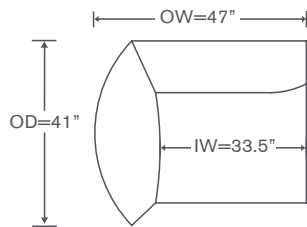

## Coronado Sectional Schematics FS499

Armless Loveseat  
FS499ALS

YARDAGE – 54" Wide, Plain: 12.5

Corner Chair  
FS499CC

YARDAGE – 54" Wide, Plain: 12.5

Left/Right Chair  
FS499LC/RC

YARDAGE – 54" Wide, Plain: 12

Ottoman  
Maple: FS499-O Oak: FS499-OO

YARDAGE – 54" Wide, Plain: 5.5