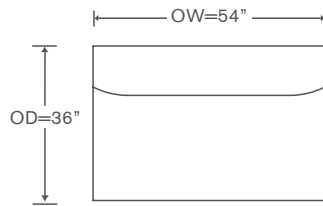

### FS499-O

Ottoman - Maple  
OVERALL: 55W x 36D x 19H

YARDAGE: 54.5 (54" Wide, Plain)  
FEATURES: Recessed Legs - Ebony Finish Only  
24" x 24" Pillows  
OPTION: Oak Ottoman (FS499-OO)

Custom Inquiries Invited

## Coronado Sectional Schematics FS499

Armless Loveseat  
FS499ALS

YARDAGE – 54" Wide, Plain: 12.5

Corner Chair  
FS499CC

YARDAGE – 54" Wide, Plain: 12.5

Left/Right Chair  
FS499LC/RC

YARDAGE – 54" Wide, Plain: 12