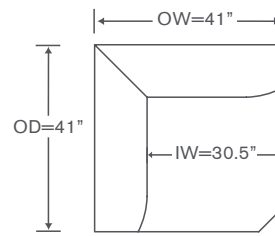

### FS499ALS

Armless Loveseat  
OVERALL: 54W x 36D x 38H  
SEAT: 18D 20H

### FS499-O

Ottoman - Maple  
OVERALL: 55W x 36D x 19H

YARDAGE: 54.5 (54" Wide, Plain)  
FEATURES: Recessed Legs - Ebony Finish Only  
24" x 24" Pillows  
OPTION: Oak Ottoman (FS499-OO)

Custom Inquiries Invited

## Coronado Sectional Schematics FS499

Armless Loveseat  
FS499ALS

YARDAGE – 54" Wide, Plain: 12.5

Corner Chair  
FS499CC

YARDAGE – 54" Wide, Plain: 12.5

Left/Right Chair  
FS499LC/RC

YARDAGE – 54" Wide, Plain: 12