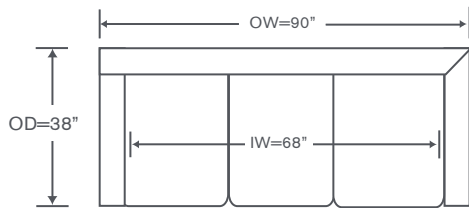

Curry Sectional

S845-LAS SM

Left One Arm Sofa
Small Block Base Option
OVERALL: 75W x 38D x 33H
SEAT: 22D 19H
ARM: 25H
INSIDE: 69W

S845-RAH SM

Right One Arm Chaise
Small Block Base Option
OVERALL: 33W x 64D x 34H
SEAT: 47D 19H
ARM: 25H
INSIDE: 28W

Curry Schematics S845

Left/Right Corner Sofa
S845-LCS/RCS

Left/Right Sofa
S845-LAS/RAS

Left/Right Loveseat
S845-LAL/RAL

Armless Loveseat
S845-ALS

Left/Right Chair
S845-LAC/RAC

Armless Chair
S845-AC

Corner Chair
S845-CC