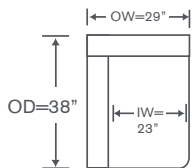

Curry Sectional

S845-LAS SM

Left One Arm Sofa
Small Block Base Option
OVERALL: 75W x 38D x 33H
SEAT: 22D 19H
ARM: 25H
INSIDE: 69W

S845-RAH SM

Right One Arm Chaise
Small Block Base Option
OVERALL: 33W x 64D x 34H
SEAT: 47D 19H
ARM: 25H
INSIDE: 28W

Curry Schematics S845

Left/Right Corner Sofa
S845-LCS/RCS

Left/Right Sofa
S845-LAS/RAS

Left/Right Loveseat
S845-LAL/RAL

Armless Loveseat
S845-ALS

Left/Right Chair
S845-LAC/RAC

Armless Chair
S845-AC

Corner Chair
S845-CC

Left/Right Chaise
S845-LAH/RAH

Height dimensions shown will vary based on leg selection.