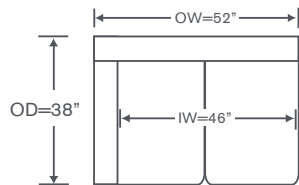

Curry Sectional

S845-LAS SM

Left One Arm Sofa
Small Block Base Option
OVERALL: 75W x 38D x 33H
SEAT: 22D 19H
ARM: 25H
INSIDE: 69W

S845-RAH SM

Right One Arm Chaise
Small Block Base Option
OVERALL: 33W x 64D x 34H
SEAT: 47D 19H
ARM: 25H
INSIDE: 28W

Curry Schematics S845

Left/Right Corner Sofa
S845-LCS/RCS

Left/Right Sofa
S845-LAS/RAS

Left/Right Loveseat
S845-LAL/RAL

Armless Loveseat
S845-ALS

Left/Right Chair
S845-LAC/RAC

Armless Chair
S845-AC

Corner Chair
S845-CC