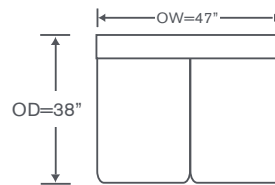

Curry Schematics S845

Left/Right Corner Sofa
S845-LCS/RCS

Left/Right Sofa
S845-LAS/RAS

Left/Right Loveseat
S845-LAL/RAL

Armless Loveseat
S845-ALS

Left/Right Chair
S845-LAC/RAC

Armless Chair
S845-AC

Corner Chair
S845-CC

Left/Right Chaise
S845-LAH/RAH

Height dimensions shown will vary based on leg selection.