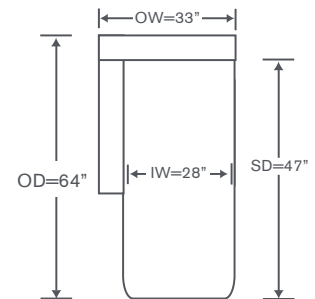

Curry Schematics S845

Left/Right Corner Sofa
S845-LCS/RCS

Left/Right Sofa
S845-LAS/RAS

Left/Right Loveseat
S845-LAL/RAL

Armless Loveseat
S845-ALS

Left/Right Chair
S845-LAC/RAC

Armless Chair
S845-AC

Corner Chair
S845-CC

Left/Right Chaise
S845-LAH/RAH

Height dimensions shown will vary based on leg selection.