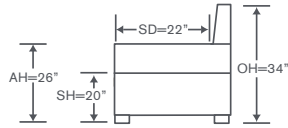

Curry Schematics S845

Left/Right Corner Sofa
S845-LCS/RCS