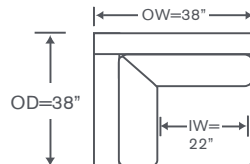

Curry Schematics S845

Left/Right Corner Sofa
S845-LCS/RCS

Left/Right Sofa
S845-LAS/RAS

Left/Right Loveseat
S845-LAL/RAL

Armless Loveseat
S845-ALS

Left/Right Chair
S845-LAC/RAC

Armless Chair
S845-AC

Corner Chair
S845-CC

Left/Right Chaise
S845-LAH/RAH

Height dimensions shown will vary based on leg selection.