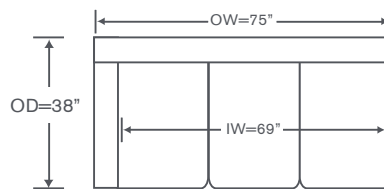

Curry Sectional

S845-LAS SM

Left One Arm Sofa
Small Block Base Option
OVERALL: 75W x 38D x 33H
SEAT: 22D 19H
ARM: 25H
INSIDE: 69W

S845-RAH SM

Right One Arm Chaise
Small Block Base Option
OVERALL: 33W x 64D x 34H
SEAT: 47D 19H
ARM: 25H
INSIDE: 28W

Curry Schematics S845

Left/Right Corner Sofa
S845-LCS/RCS

Left/Right Sofa
S845-LAS/RAS

Left/Right Loveseat
S845-LAL/RAL

Armless Loveseat
S845-ALS

Left/Right Chair
S845-LAC/RAC

Armless Chair
S845-AC

Corner Chair
S845-CC