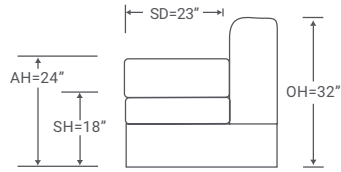

OVERALL: 36W x 36D x 32H

SEAT: 23D 18H

DS411RC

One Arm Chair

OVERALL: 48W x 36D x 32H

SEAT: 23D 18H

ARM: 24H

INSIDE: 35W

DS411-B

Bumper Ottoman

OVERALL: 45W x 37D x 18H

YARDAGE: 41 (54" Wide, Plain)

FEATURE: Recessed Legs - Ebony Finish Only

Available By the Inch
Custom Inquiries Invited

Dali Sectional Schematics DS411

Left/Right Chair
DS411LC/RC

YARDAGE – 54" Wide, Plain: 10

Armless Chair
DS411AC

YARDAGE – 54" Wide, Plain: 8

Left/Right Chaise
DS411LAH/RAH

YARDAGE – 54" Wide, Plain: 10

Bumper
DS411-B

YARDAGE – 54" Wide, Plain: 5

Corner Chair
DS411CC

YARDAGE – 54" Wide, Plain: 10