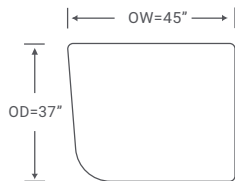

DS411-B

Bumper Ottoman

OVERALL: 45W x 37D x 18H

YARDAGE: 41 (54" Wide, Plain)

FEATURE: Recessed Legs - Ebony Finish Only

Available By the Inch
Custom Inquiries Invited

Dali Sectional Schematics DS411

Left/Right Chair
DS411LC/RC

YARDAGE – 54" Wide, Plain: 10

Armless Chair
DS411AC

YARDAGE – 54" Wide, Plain: 8

Left/Right Chaise
DS411LAH/RAH

YARDAGE – 54" Wide, Plain: 10

Bumper
DS411-B

YARDAGE – 54" Wide, Plain: 5

Corner Chair
DS411CC

YARDAGE – 54" Wide, Plain: 10