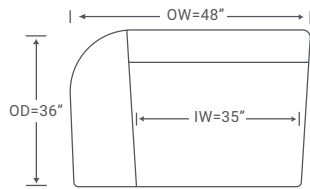

OVERALL: 36W x 36D x 32H

SEAT: 23D 18H

DS411RC

One Arm Chair

OVERALL: 48W x 36D x 32H

SEAT: 23D 18H

ARM: 24H

INSIDE: 35W

DS411-B

Bumper Ottoman

OVERALL: 45W x 37D x 18H

YARDAGE: 41 (54" Wide, Plain)

FEATURE: Recessed Legs - Ebony Finish Only

Available By the Inch
Custom Inquiries Invited

Dali Sectional Schematics DS411

Left/Right Chair
DS411LC/RC

YARDAGE – 54" Wide, Plain: 10

Armless Chair
DS411AC

YARDAGE – 54" Wide, Plain: 8

Left/Right Chaise
DS411LAH/RAH

YARDAGE – 54" Wide, Plain: 10

Bumper
DS411-B

YARDAGE – 54" Wide, Plain: 5

Corner Chair
DS411CC

YARDAGE – 54" Wide, Plain: 10