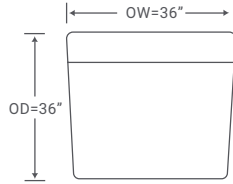

OVERALL: 36W x 36D x 32H

SEAT: 23D 18H

DS411RC

One Arm Chair

OVERALL: 48W x 36D x 32H

SEAT: 23D 18H

ARM: 24H

INSIDE: 35W

DS411-B

Bumper Ottoman

OVERALL: 45W x 37D x 18H

YARDAGE: 41 (54" Wide, Plain)

FEATURE: Recessed Legs - Ebony Finish Only

Available By the Inch
Custom Inquiries Invited

Dali Sectional Schematics DS411

Left/Right Chair
DS411LC/RC

YARDAGE – 54" Wide, Plain: 10

Armless Chair
DS411AC

YARDAGE – 54" Wide, Plain: 8

Left/Right Chaise
DS411LAH/RAH

YARDAGE – 54" Wide, Plain: 10

Bumper
DS411-B

YARDAGE – 54" Wide, Plain: 5

Corner Chair
DS411CC

YARDAGE – 54" Wide, Plain: 10