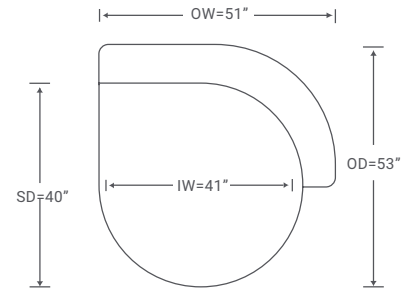

OVERALL: 36W x 36D x 32H

SEAT: 23D 18H

DS411RC

One Arm Chair

OVERALL: 48W x 36D x 32H

SEAT: 23D 18H

ARM: 24H

INSIDE: 35W

DS411-B

Bumper Ottoman

OVERALL: 45W x 37D x 18H

YARDAGE: 41 (54" Wide, Plain)

FEATURE: Recessed Legs - Ebony Finish Only

Available By the Inch
Custom Inquiries Invited

Dali Sectional Schematics DS411

Left/Right Chair
DS411LC/RC

YARDAGE – 54" Wide, Plain: 10

Armless Chair
DS411AC

YARDAGE – 54" Wide, Plain: 8

Left/Right Chaise
DS411LAH/RAH

YARDAGE – 54" Wide, Plain: 10

Bumper
DS411-B

YARDAGE – 54" Wide, Plain: 5

Corner Chair
DS411CC

YARDAGE – 54" Wide, Plain: 10