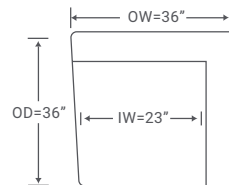

DS411-B

Bumper Ottoman

OVERALL: 45W x 37D x 18H

YARDAGE: 41 (54" Wide, Plain)

FEATURE: Recessed Legs - Ebony Finish Only

Available By the Inch
Custom Inquiries Invited

Dali Sectional Schematics DS411

Left/Right Chair
DS411LC/RC

YARDAGE – 54" Wide, Plain: 10

Armless Chair
DS411AC

YARDAGE – 54" Wide, Plain: 8

Left/Right Chaise
DS411LAH/RAH

YARDAGE – 54" Wide, Plain: 10

Bumper
DS411-B

YARDAGE – 54" Wide, Plain: 5

Corner Chair
DS411CC

YARDAGE – 54" Wide, Plain: 10